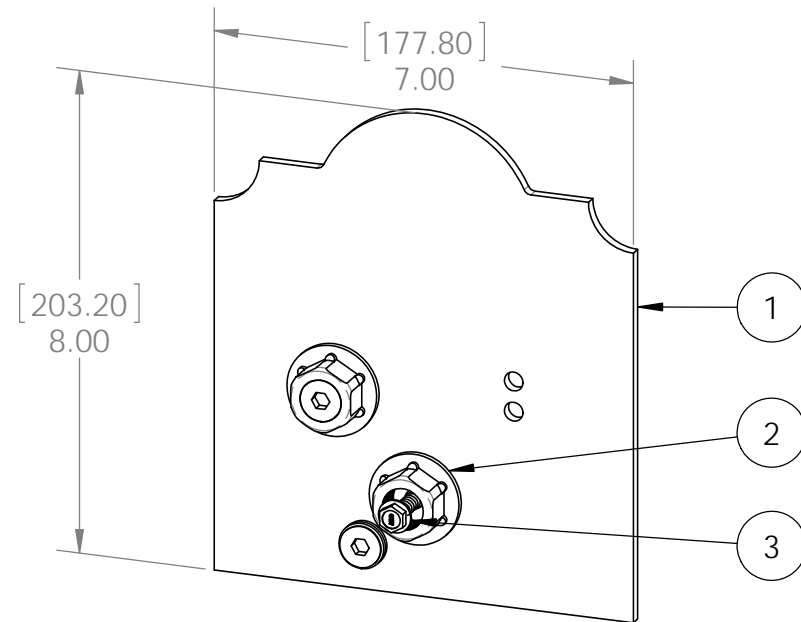

Product & Packaging Specs

8x8 Faux Post Base

Item #: 56691

ITEM NO.	QTY.	PART NUMBER	DESCRIPTION
1	1	56691-15	Plate, 8x8 Faux Post Base
2	2	56621	1 1/2" Hex Cap Nut
3	2	56625	OWT Timber Screw 1-3/4"

kit contains 4 assemblies

Weight: 2.80 LBS each
 Scale: 1:3
 Last updated: 7/15/2015

Product & Packaging Specs

8x8 Faux Post Base

Item #: 56691

Weight: 2.80 LBS
Scale: 1:2
Last updated: 7/15/2015

56691-10

OZCO BUILDING PRODUCTS

Product & Packaging Specs

8x8 Faux Post Base

Item #: Typical Installation & Basic Assembly

Scale: 1:10
Last updated: 7/15/2015

56691-10

V1.00 - Installation Instructions effective May 1, 2015 and reflects information that available as of April 10, 2014. This information is updated periodically and should not be relied upon after May 1, 2015. Please visit www.OZCOBP.com to get current information

Scale: 1:3
Last updated: 7/15/2015

56691-10

Product & Packaging Specs

Box, 8x8 Faux Post Base

Item #: Box, 56691

Material: Corrugated Paper
 Finish: See artwork
 Weight: 0.10 LBS
 Scale: 1:3
 Last updated: 7/15/2015