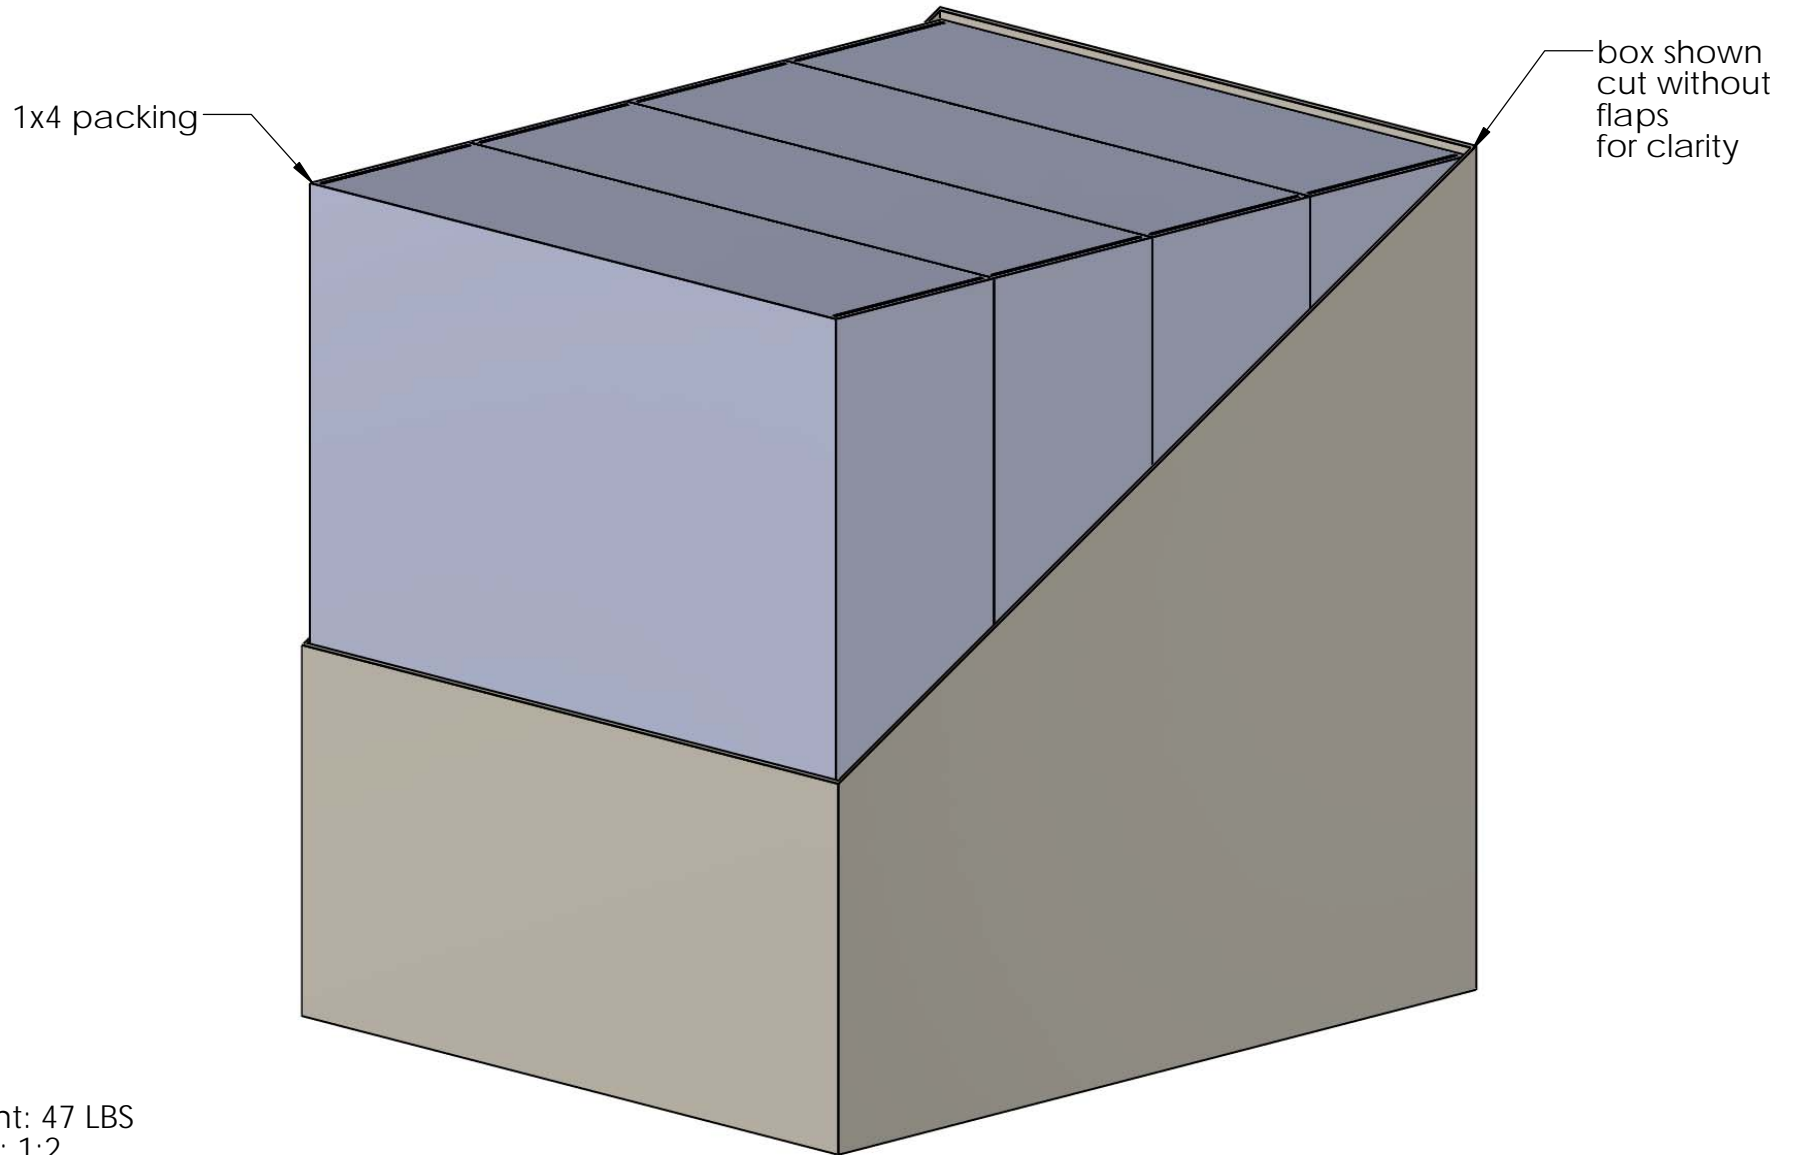

Product & Packaging Specs

56691 Packing

Item #: Case packing

Weight: 47 LBS
Scale: 1:2
Last updated: 7/15/2015

56691-10