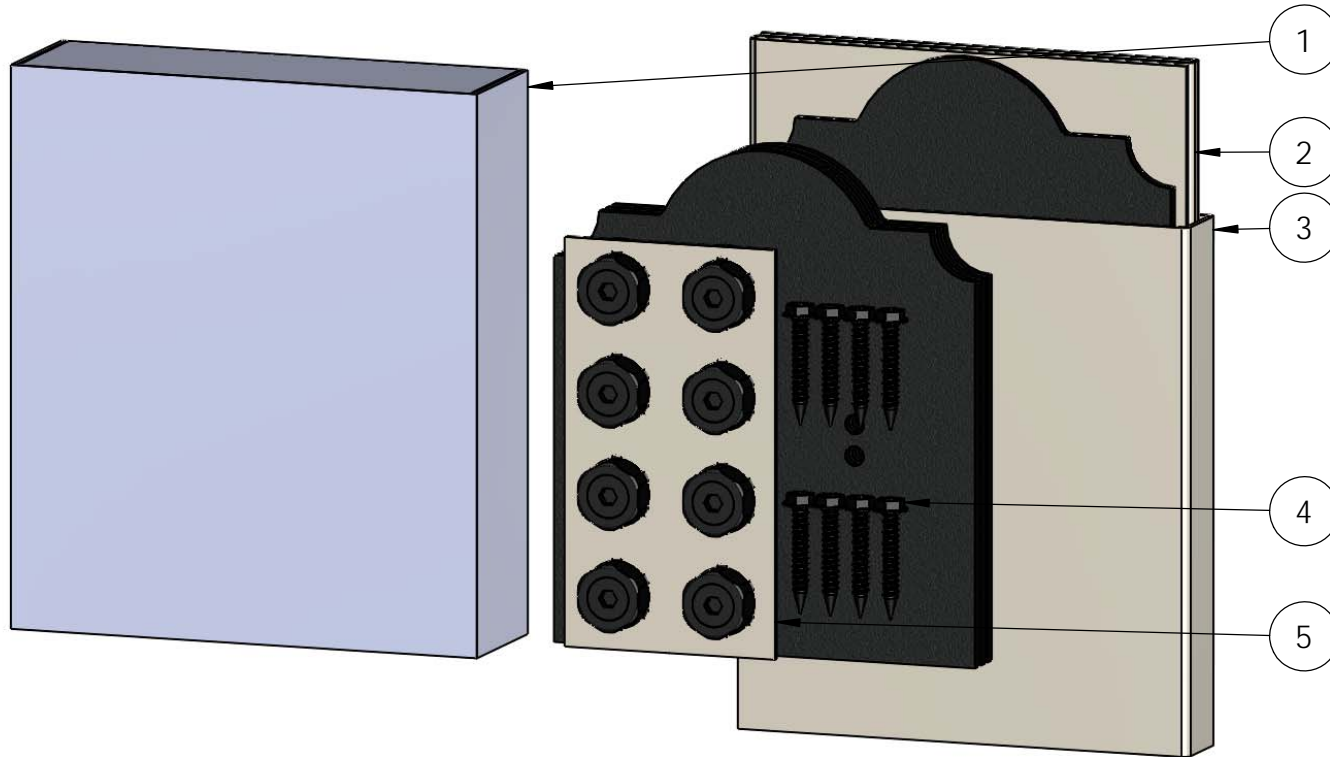

Product & Packaging Specs

56691 Packing

Item #: Box packing

ITEM NO.	QTY.	PART NUMBER	DESCRIPTION
1	1	Box, 56691	Box, 8x8 Faux Post Base
2	1	Sleeve, 56691 Plate	Sleeve, 8x8 Faux Post Base
3	1	Box, 56691 Plate Sleeve	Sleeve, 8x8 Faux Post Plate
4	1	56691-10	8x8 Faux Post Base
5	1	Insert, 56691 HCN	Insert, 56691 HCN
6	1	Bag, 4x6 packing	Bag, 4x6 Packing

item 6 utilized for screws (not shown)

add foam or other equivalent spacer inside box to consume space and secure product

Weight: 11.47 LBS
Scale: 1:3
Last updated: 7/15/2015