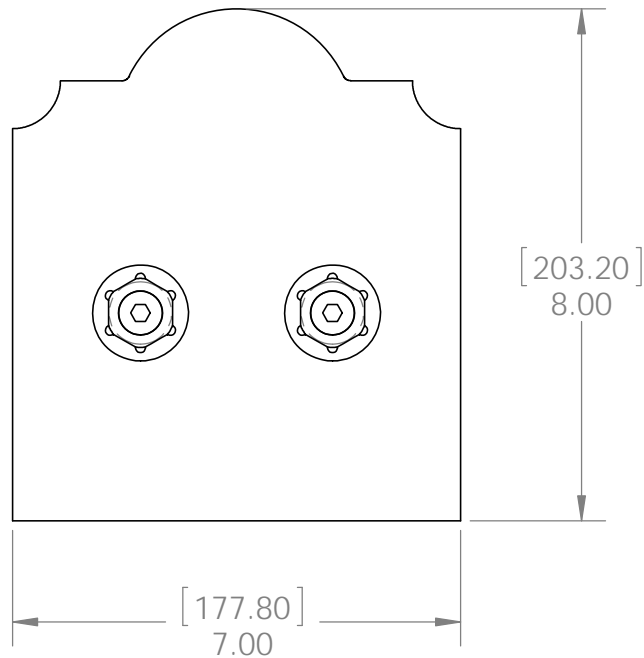

Product & Packaging Specs

8x8 Faux Post Base

Item #: 56691

ITEM NO.	QTY.	PART NUMBER	DESCRIPTION
1	1	56691-15	Plate, 8x8 Faux Post Base
2	2	56621	1 1/2" Hex Cap Nut
3	2	56625	OWT Timber Screw 1-3/4"

kit contains 4 assemblies

Weight: 2.80 LBS each
 Scale: 1:3
 Last updated: 7/15/2015

Product & Packaging Specs

8x8 Faux Post Base

Item #: 56691

Weight: 2.80 LBS
Scale: 1:2
Last updated: 7/15/2015

56691-10

OZCO BUILDING PRODUCTS

Product & Packaging Specs

8x8 Faux Post Base

Item #: Typical Installation & Basic Assembly

Scale: 1:10
Last updated: 7/15/2015

56691-10

V1.00 - Installation Instructions effective May 1, 2015 and reflects information that available as of April 10, 2014. This information is updated periodically and should not be relied upon after May 1, 2015. Please visit www.OZCOBP.com to get current information

Scale: 1:3
Last updated: 7/15/2015

56691-10

Product & Packaging Specs

Box, 8x8 Faux Post Base

Item #: Box, 56691

Material: Corrugated Paper
 Finish: See artwork
 Weight: 0.10 LBS
 Scale: 1:3
 Last updated: 7/15/2015