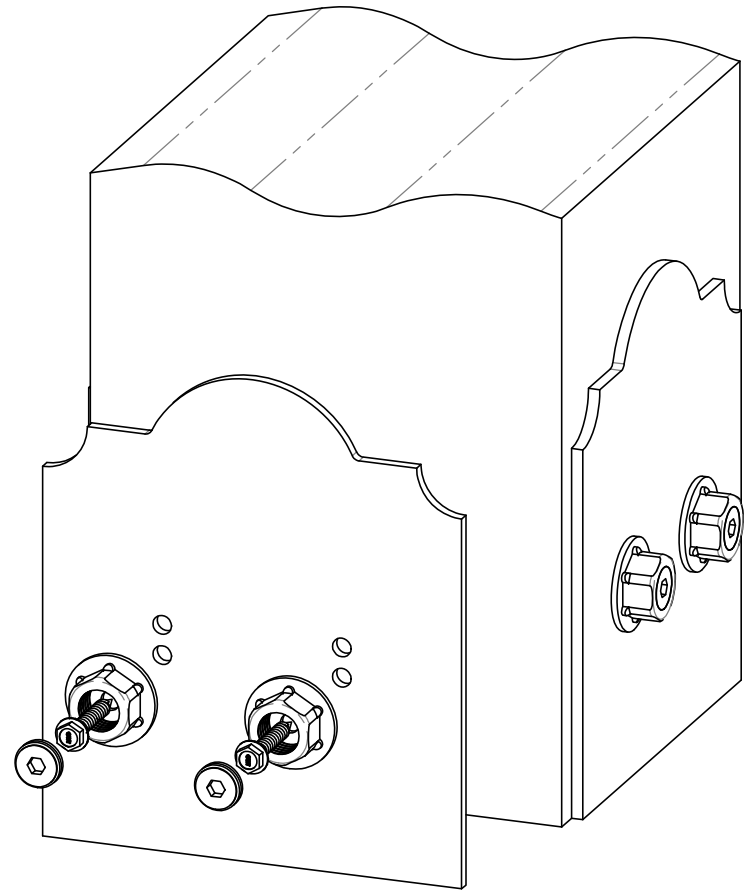

Product & Packaging Specs

8x8 Faux Post Base

Item #: 56691

ITEM NO.	QTY.	PART NUMBER	DESCRIPTION
1	1	56691-15	Plate, 8x8 Faux Post Base
2	2	56621	1 1/2" Hex Cap Nut
3	2	56625	OWT Timber Screw 1-3/4"

kit contains 4 assemblies

8x8 Faux Post Base

Item #: Typical Installation & Basic Assembly

Scale: 1:10
Last updated: 7/15/2015

56691-10

V1.00 - Installation Instructions effective May 1, 2015 and reflects information that available as of April 10, 2014. This information is updated periodically and should not be relied upon after May 1, 2015. Please visit www.OZCOBP.com to get current information

Product & Packaging Specs

8x8 Faux Post Base

Item #: Typical Installation & Basic Assembly

Scale: 1:3
Last updated: 7/15/2015

56691-10

Product & Packaging Specs

8x8 Faux Post Base

Item #: Typical Installation & Basic Assembly