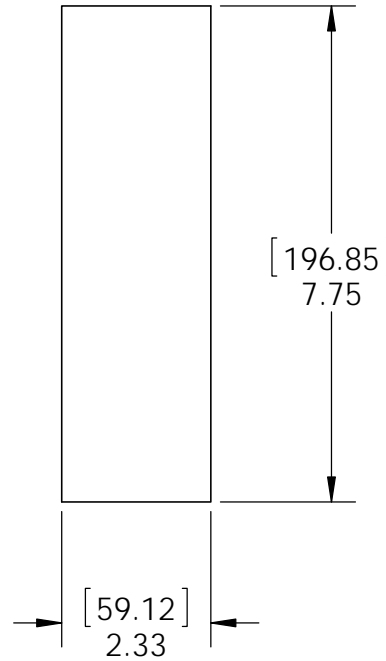

Product & Packaging Specs

8x8 Faux Post Base

Item #: 56691

ITEM NO.	QTY.	PART NUMBER	DESCRIPTION
1	1	56691-15	Plate, 8x8 Faux Post Base
2	2	56621	1 1/2" Hex Cap Nut
3	2	56625	OWT Timber Screw 1-3/4"

kit contains 4 assemblies

Weight: 2.80 LBS each
 Scale: 1:3
 Last updated: 7/15/2015

Product & Packaging Specs

8x8 Faux Post Base

Item #: 56691

Weight: 2.80 LBS
Scale: 1:2
Last updated: 7/15/2015

56691-10

OZCO BUILDING PRODUCTS

Product & Packaging Specs

Product & Packaging Specs

8x8 Faux Post Base

Item #: Typical Installation & Basic Assembly

Scale: 1:3
Last updated: 7/15/2015

56691-10

Product & Packaging Specs

8x8 Faux Post Base

Item #: Typical Installation & Basic Assembly

Scale: 1:3
Last updated: 7/15/2015

56691-10

Product & Packaging Specs

Box, 8x8 Faux Post Base

Item #: Box, 56691

Material: Corrugated Paper
 Finish: See artwork
 Weight: 0.10 LBS
 Scale: 1:3
 Last updated: 7/15/2015