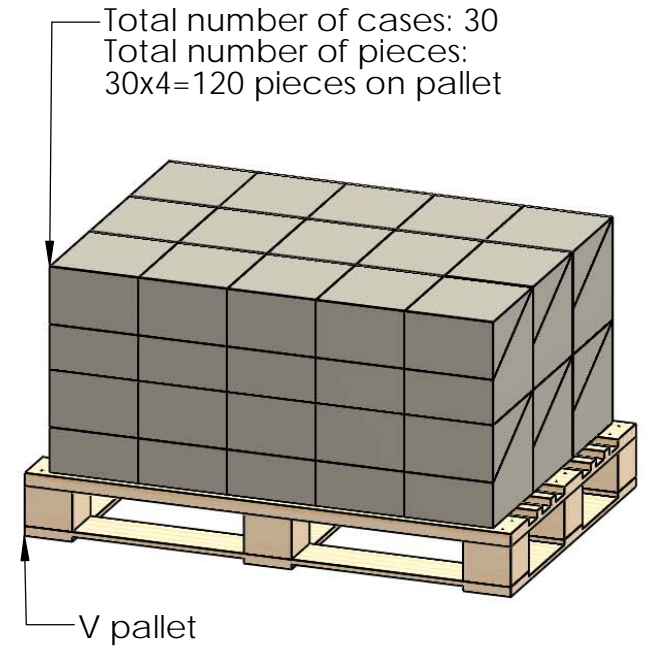

item 6 utilized for screws (not shown)

add foam or other equivalent spacer inside box to consume space and secure product

Weight: 11.47 LBS
 Scale: 1:3
 Last updated: 7/15/2015

Material: Corrugated Paper
 Finish: See artwork
 Weight: 0.12 LBS
 Scale: 1:4
 Last updated: 7/15/2015

56691-10

Product & Packaging Specs

56691 Packing

Item #: Case packing

Weight: 47 LBS
Scale: 1:2
Last updated: 7/15/2015

56691-10

Item #: **56691** | **8x8-FPB-LS**
 8x8 Faux Post Base
 Laredo Sunset
PALLET | **120 pcs**
 SKU#: **56891** 
 Weight: **1446** lbs
 LOT# Priority# 