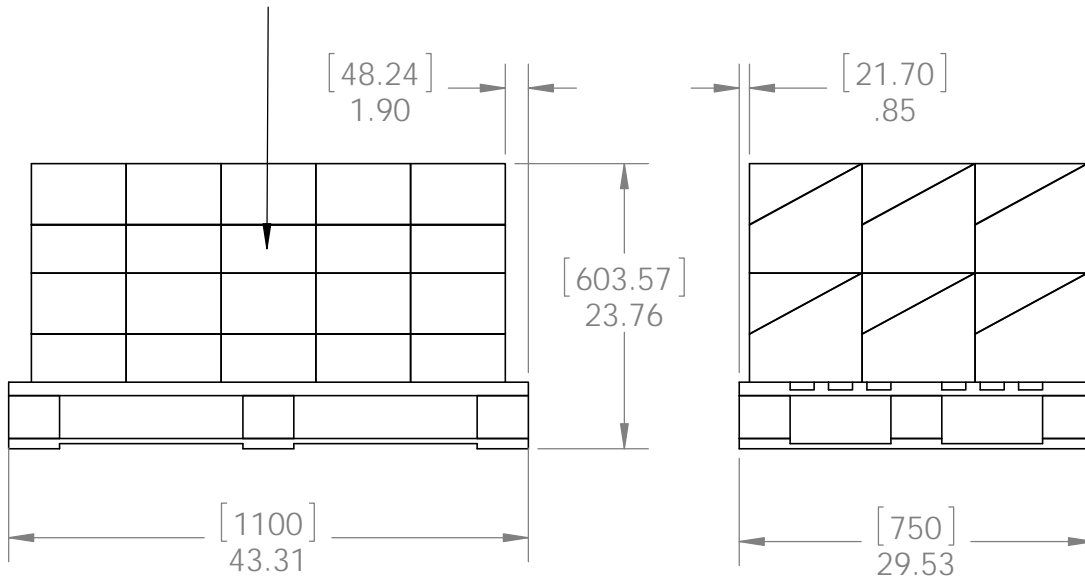

56691-10

Product & Packaging Specs

56691 Packing

Item #: Case packing

Weight: 47 LBS
Scale: 1:2
Last updated: 7/15/2015

56691-10

Item #: **56691** | **8x8-FPB-LS**
 8x8 Faux Post Base
 Laredo Sunset
PALLET | **120 pcs**
 SKU#: **56891** 
 Weight: **1446** lbs
 LOT# Priority# 