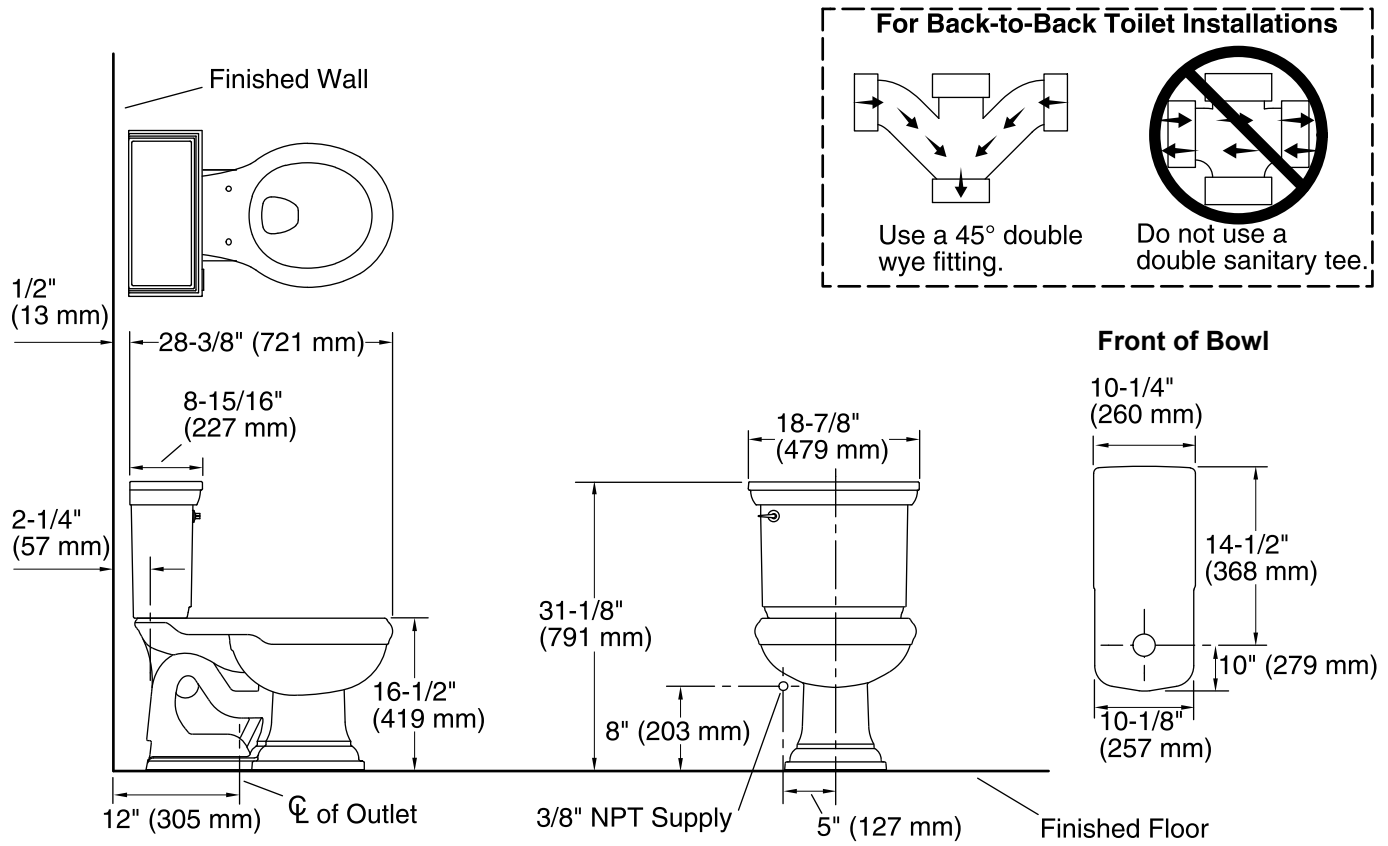

Features

- Two-piece toilet.
- Round-front bowl offers an ideal solution for smaller baths and powder rooms.
- Comfort Height® feature offers chair-height seating that makes sitting down and standing up easier for most adults.
- 1.28 gallons per flush (gpf).
- 2-1/8-inch glazed trapway.
- Standard left-hand Polished Chrome trip lever included.
- Seat and supply line not included.
- Combination consists of the K-4387 bowl and the K-4434 tank.
- Coordinates with other products in the Memoirs collection with Stately design.

Installation

- Standard 12-inch rough-in.
- Three-bolt installation.

Water Conservation & Rebates

- WaterSense® toilets meet strict EPA flushing guidelines, including using at least 20 percent less water than 1.6-gallon toilets.
- Eligible for consumer rebates in some municipalities.

Technical Information

All product dimensions are nominal.

- Toilet type: Two-piece
- Bowl shape: Round front
- Trap passageway: 2-1/8" (54 mm)
- Water Consumption
 - Full: 1.28 gpf (4.8 lpf)
- Water surface size: 11-1/2" x 8-3/4" (292 mm x 222 mm)
- Rim to water surface: 6-1/8" (156 mm)
- Rough-in: 12" (305 mm)
- Seat-mounting holes: 5-1/2" (140 mm)

Notes

- Install this product according to the installation instructions.
- For back-to-back toilet installations: Use only a 45° double wye fitting.