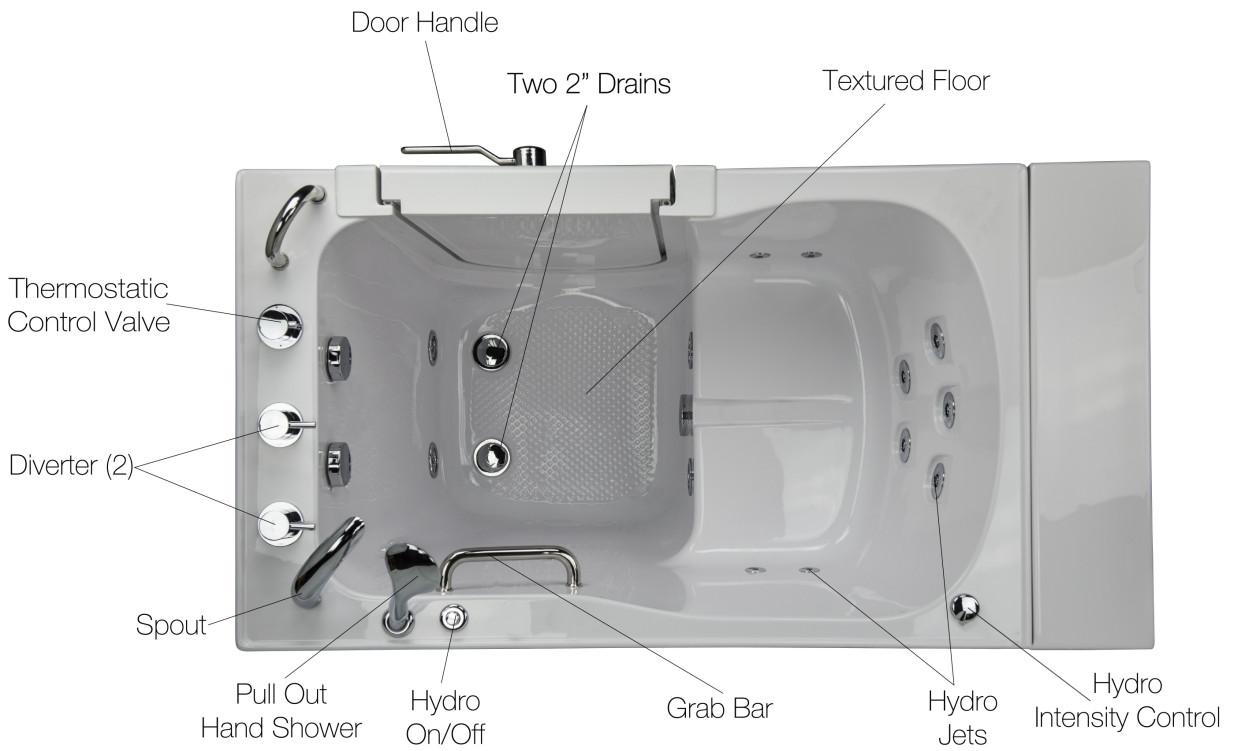

Chi Hydro Massage Acrylic Walk In Bathtub