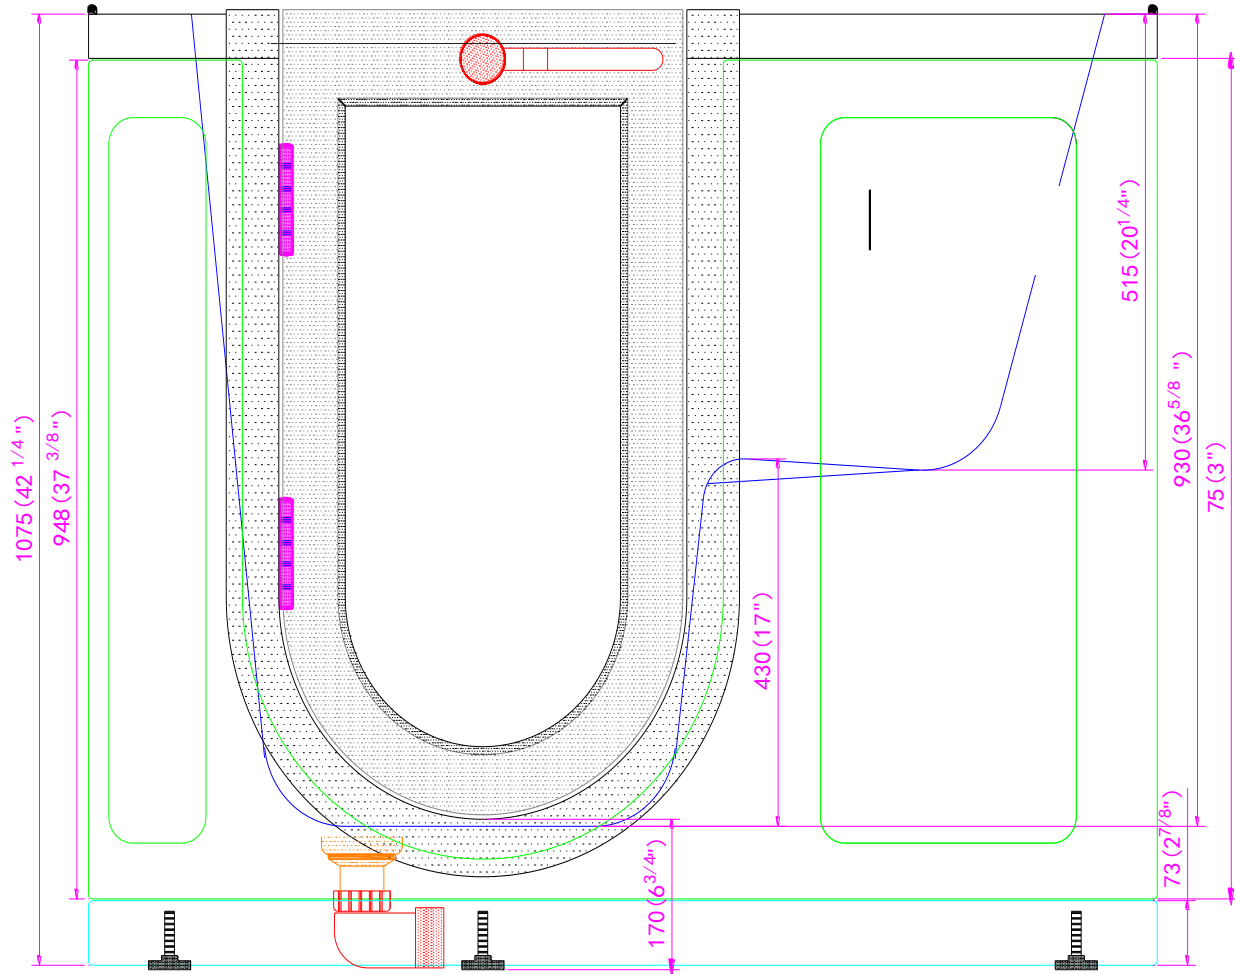

Chi Hydro Massage Acrylic Walk In Bathtub

Disclaimer:
In an effort to continually improve our product, specifications and configurations are subject to change without notice. Before ordering or installing, consider future access to essential equipment.