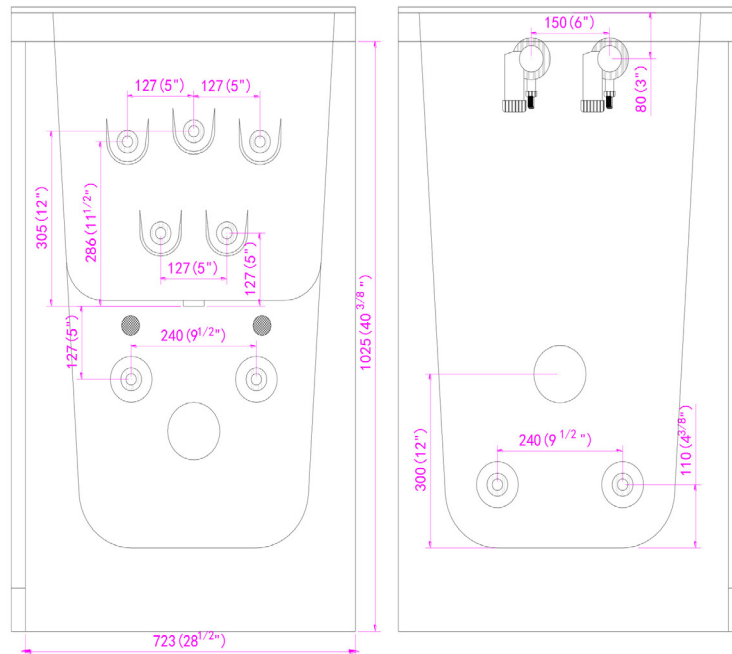

Chi Hydro Massage Acrylic Walk In Bathtub

Disclaimer:

In an effort to continually improve our product, specifications and configurations are subject to change without notice. Before ordering or installing, consider future access to essential equipment.