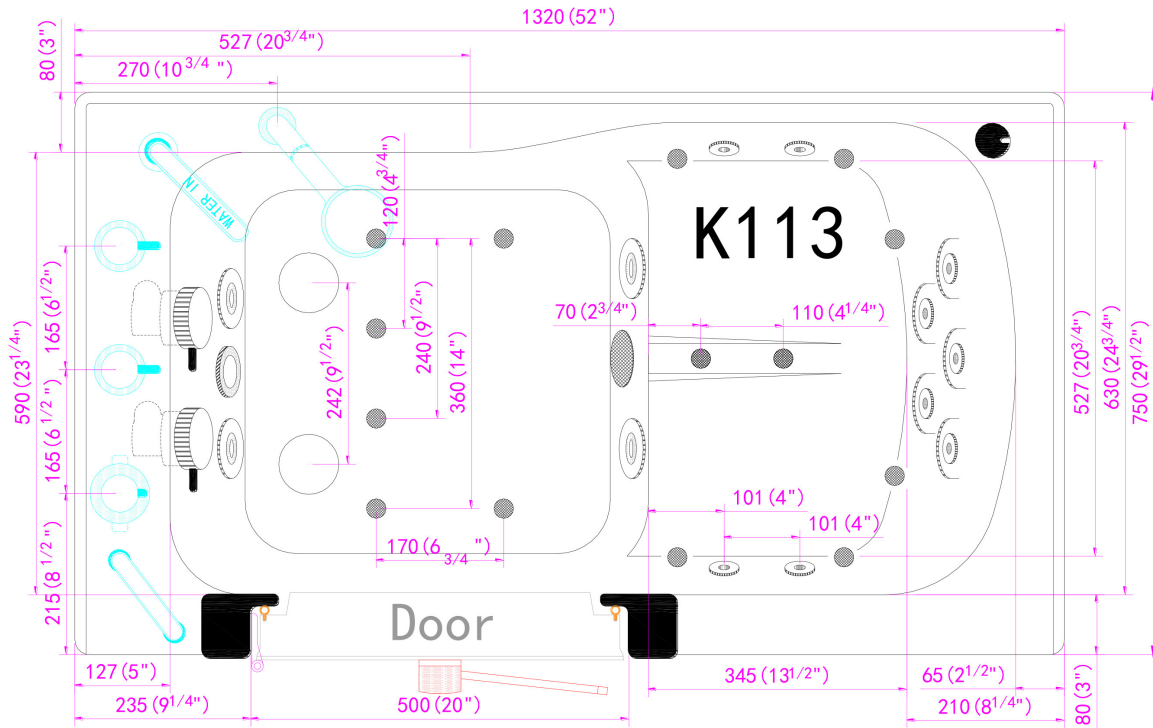

Chi Hydro Massage Acrylic Walk In Bathtub

Disclaimer:

In an effort to continually improve our product, specifications and configurations are subject to change without notice. Before ordering or installing, consider future access to essential equipment.