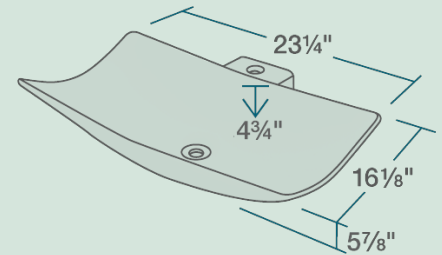

23 1/4" x 16 1/8" x 5 7/8"
 Vessel Installation
 True Vitreous China
 No Hardware Needed
 Lifetime Warranty

Accessories

*Accessories not included

Available Colors

Features

<p>Vessel Installation</p> 	<p>24" Minimum Cabinet Size</p> 	<p>True Vitreous China</p> <p>TVC</p>	<p>No Hardware Needed</p> 	<p>Limited Lifetime Warranty</p> <p>LLW</p>	