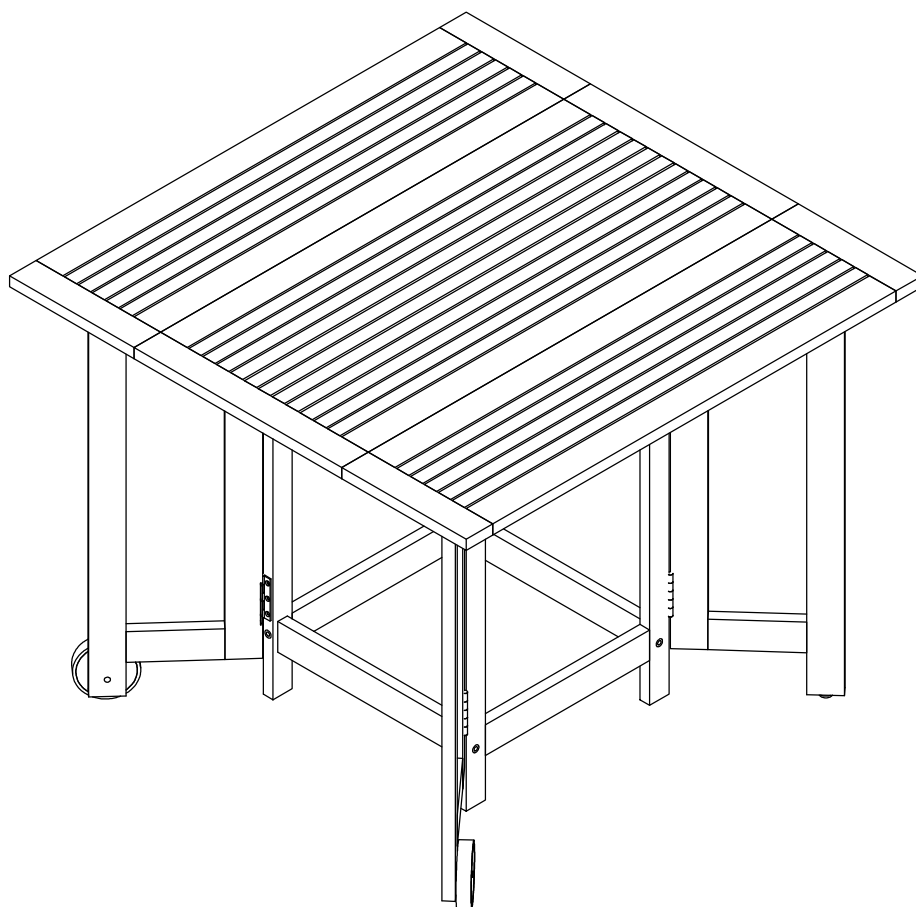

CARE INSTRUCTIONS

Thank you for choosing northbeam Eucalyptus Folding Square Table.

With little care and maintenance, the northbeam Eucalyptus Folding Square Table will provide you with comfort and enjoyment for many years to come!

- To clean panels, use clean water on a damp cloth.
- When assembling northbeam Eucalyptus Folding Square Table, please handle all the panels and/or hardware with care to avoid any possibilities of damages and/or injuries.
- Secure the Eucalyptus Folding Square Table during harsh weather to keep it from getting damaged.

NOTE: Please read all instructions carefully before starting assembly. Also, we recommend that the unit is fully assembled on a level surface. Two people are recommended to assemble this product.

1 TOP PANEL X2PCS

2 MIDDLE TOP PANEL X1PC

3 A-ROTATIONAL LEG X1PC

4 A-ROTATIONAL LEG X1PC

5 B-ROTATIONAL LEG X1PC

6 B-ROTATIONAL LEG X1PC

NOTE: Please read all instructions carefully before starting assembly.
Also, we recommend that the unit is fully assembled on a level surface.
Two people are recommended to assemble this product.