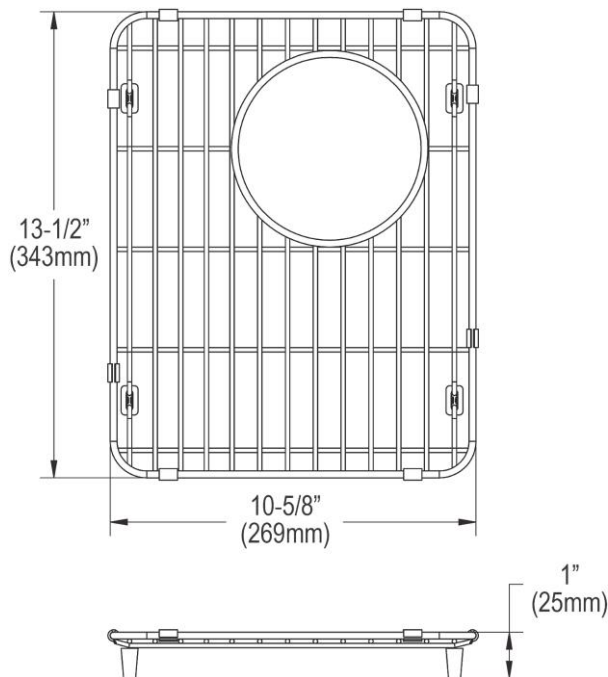

AMERICAN PRIDE. A LIFETIME TRADITION.

Like your family, the Elkay family has values and traditions that endure. For almost a century, Elkay has been a family-owned and operated company, providing thousands of jobs that support our families and communities.

[Clean and Care Manual (PDF)](#)

[Clean and Care Manual (PDF)](#)

[Warranty (PDF)](#)