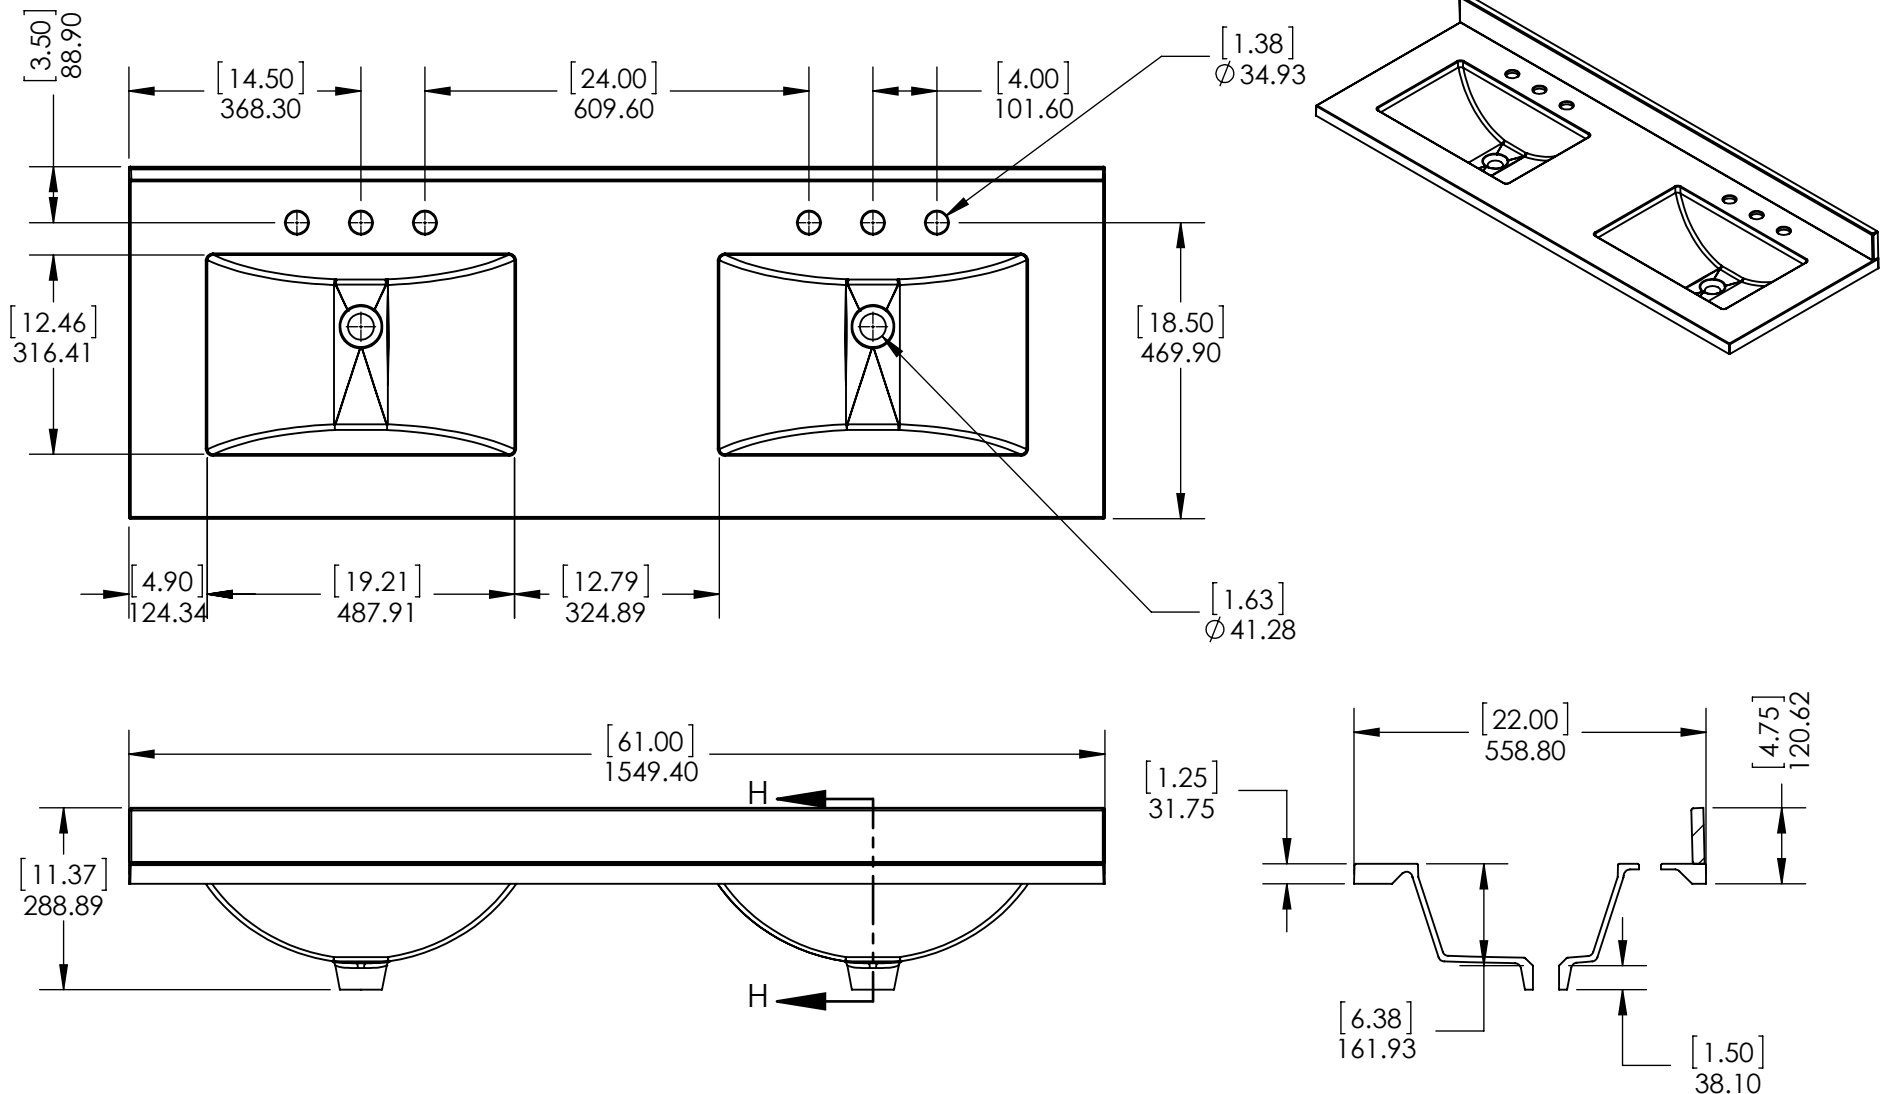

Back View

ITEM:	<b>WT60-ST WT60-WH WT60-CH WT60-CR</b>	REV	<b>A</b>
NAME:	<b>Westcourt 60in</b>		

MATERIAL:	<b>German Beech 4/4 Laminated particle Board (4 Colors)</b>
-----------	---

DWG:	LAG	03/29/18
REV:	ING	03/29/18
APP:	R&D	03/29/18
SCALE:	1:20	MODEL:

DRAWING TYPE	ITEM ID	ITEM DESCRIPTION	TECHNOLOGIES	DRAWING STATUS	REV	ECO #	DESCRIPTION	REV'D BY DATE	CHK'D BY DATE	APRV'D BY DATE
Finish Good	SS61R-AH	Vtop Rect 61x22 Bitono SS Silver Ash	Solid Surface	Ready for production	0		New Model	2/27/18	2/27/18	2/27/18

<b>PROPRIETARY AND CONFIDENTIAL</b> THE INFORMATION CONTAINED IN THIS DRAWING IS THE SOLE PROPERTY OF WOODCRAFTERS. ANY REPRODUCTION IN PART OR AS A WHOLE WITHOUT THE WRITTEN PERMISSION OF WOODCRAFTERS IS PROHIBITED.	UNLESS OTHERWISE SPECIFIED				 SIZE DWG. NO. A Vtop Rect 61x22 Bitono SS Silver Ash SHEET 1 OF 1 REV: 0
	DIMENSIONS ARE IN MM. AND (INCHES)		DRAWN R. Rubio 2/27/18		
	TOLERANCES ARE +0.125 [3.175] -0.125 [-3.175]		CHECKED R. Rubio 2/27/18		
	SCALE:1:10		ENG APPR. R. Rubio 2/27/18		
			MFG APPR. C. Leal 2/27/18		