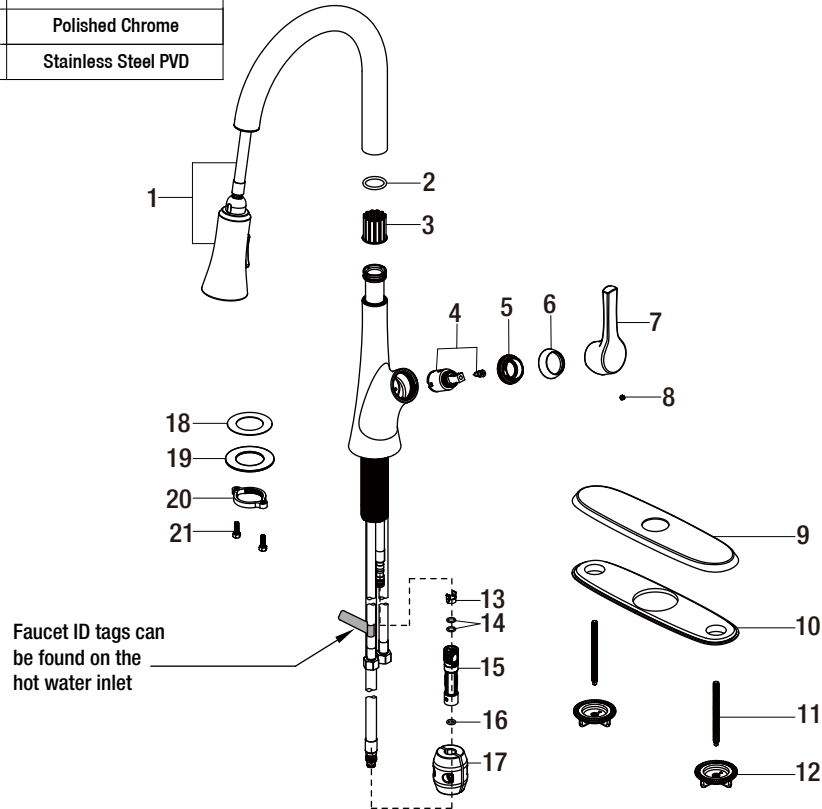

schön™

simply modern

Replacement Parts List

LED Pulldown

MODEL	YOW SKU#	FINISH
67646-0001	688-458	Polished Chrome
67646-0008D2	688-459	Stainless Steel PVD

Part	Description	Part Number
1	Spray head and Hose	RP38244*
2	O-ring	RP60006
3	Wearable ring	RP64092
4	Cartridge & Screw	RP20052
5	Bonnet	RP70261
6	Cap	RP80184*
7	Handle	RP13395*
8	Set screw	RP50002
9	Escutcheon	RP80246*
10	Gasket	RP80186
11	Bolt	RP50071

Part	Description	Part Number
12	Mounting nut	RP56036
13	Block	RP70421
14	O-ring	RP60002
15	Quick connect assembly	RP70479
16	O-ring	RP60089
17	Weights	RP70223
18	Plastic washer	RP64131
19	Metal washer	RP64146
20	Nut	RP56077
21	Screw	RP50004