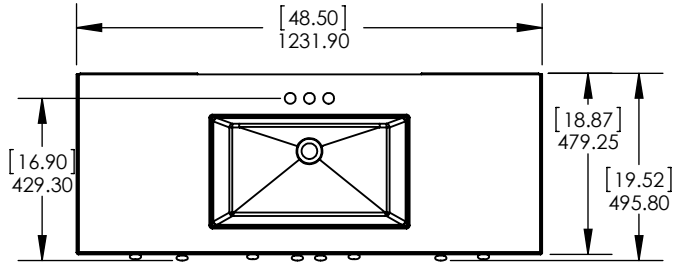

ITEM ID	DESCRIPTION
EV48P2-WH	Everdean 48in Vanity w/White VTop - White

REV	ECO#	DESCRIPTION	REV'D BY DATE	CHK'D BY DATE	APRV'D BY DATE
0		RELEASE	AGS 07/01/2019	KN 07/01/2019	EC 07/01/19

Top View / Vista Superior

Isometric View / Vista Isometrica

Front view / Vista Frontal

Side View / Vista Lateral

Back View / Vista Trasera

**PROPRIETARY AND CONFIDENTIAL**  
 THE INFORMATION CONTAINED IN THIS DRAWING IS THE SOLE PROPERTY OF WOODCRAFTERS HOME PRODUCTS L.L.C. ANY REPRODUCTION IN PART OR AS A WHOLE, WITHOUT THE WRITTEN PERMISSION OF WOODCRAFTERS HOME PRODUCTS L.L.C. IS PROHIBITED.

Cabinet Name/Nombre de Gabinete:	Everdean 48in Vanity w/White VTop - White	FG ID:
# of Drawing/ de Dibujo:	PAGE 1 OF 1	REV: 0

ID	Description	Technology	Status
595480	Vtop Oslo 48.5x18.75 White 4in	Solid White	Approved for production

SIZE	DWG. NO.	SHEET 1 OF 1	REV: 0
A	Vtop Oslo 48.5x18.75 4in		

ITEM ID	DESCRIPTION
EV48P2-WH	Everdean 48in Vanity w/White VTop - White

REV	ECO#	DESCRIPTION	REV'D BY DATE	CHK'D BY DATE	APRV'D BY DATE
0		RELEASE	AGS 07/01/2019	KN 07/01/2019	EC 07/01/19