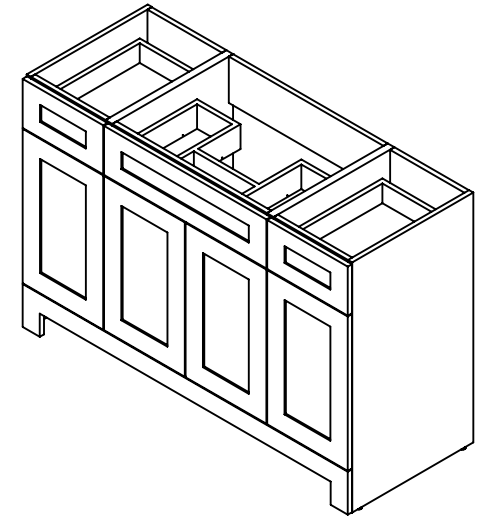

SIZE	DWG. NO.	SHEET 1 OF 1	REV: 0
A	Vtop Oslo 48.5x18.75 4in		

ITEM ID	DESCRIPTION
EV48P2-WH	Everdean 48in Vanity w/White VTop - White

REV	ECO#	DESCRIPTION	REV'D BY DATE	CHK'D BY DATE	APRV'D BY DATE
0		RELEASE	AGS 07/01/2019	KN 07/01/2019	EC 07/01/19

Top View / Vista Superior

Isometric View / Vista Isometrica

Front view / Vista Frontal

Side View / Vista Lateral

Back View / Vista Trasera

**PROPRIETARY AND CONFIDENTIAL**  
 THE INFORMATION CONTAINED IN THIS DRAWING IS THE SOLE PROPERTY OF WOODCRAFTERS HOME PRODUCTS L.L.C. ANY REPRODUCTION IN PART OR AS A WHOLE, WITHOUT THE WRITTEN PERMISSION OF WOODCRAFTERS HOME PRODUCTS L.L.C. IS PROHIBITED.