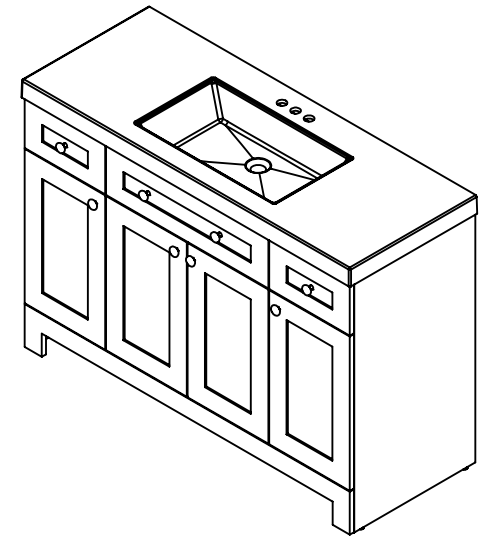

ITEM ID	DESCRIPTION
EV48P2-WH	Everdean 48in Vanity w/White VTop - White

REV	ECO#	DESCRIPTION	REV'D BY DATE	CHK'D BY DATE	APRV'D BY DATE
0		RELEASE	AGS 07/01/2019	KN 07/01/2019	EC 07/01/19

Top View / Vista Superior

Isometric View / Vista Isometrica

Front view / Vista Frontal

Side View / Vista Lateral

Back View / Vista Trasera

**PROPRIETARY AND CONFIDENTIAL**  
 THE INFORMATION CONTAINED IN THIS DRAWING IS THE SOLE PROPERTY OF WOODCRAFTERS HOME PRODUCTS L.L.C. ANY REPRODUCTION IN PART OR AS A WHOLE, WITHOUT THE WRITTEN PERMISSION OF WOODCRAFTERS HOME PRODUCTS L.L.C. IS PROHIBITED.