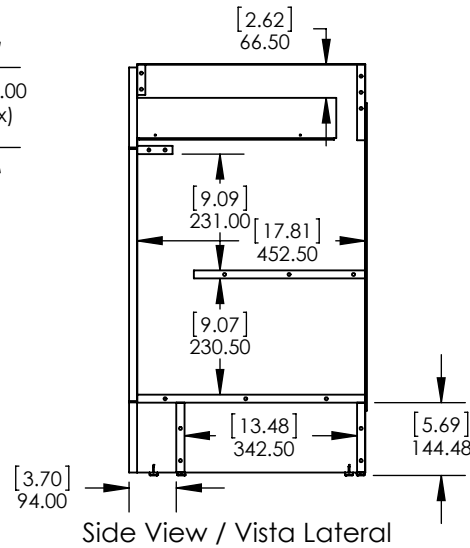

Rev #	Approved by	Change
0	R. Rubio	Released

NOTE: MAX. WARPAGE  
TOLERANCE 1/8"

PROPRIETARY AND CONFIDENTIAL		UNLESS OTHERWISE SPECIFIED		NAME	DATE
THE INFORMATION CONTAINED IN THIS DRAWING IS THE SOLE PROPERTY OF WOODCRAFTERS. ANY REPRODUCTION IN PART OR AS A WHOLE WITHOUT THE WRITTEN PERMISSION OF WOODCRAFTERS IS PROHIBITED.		DIMENSIONS ARE IN MM. AND (INCHES)		R. Rubio	11/01/16
		TOLERANCES ARE + 0.125 [3.175] - 0.125 [-3.175]		R. Rubio	11/01/16
		SCALE:1:12		R. Rubio	11/01/16
				C. Leal	11/01/16

SIZE	DWG. NO.	SHEET 1 OF 1	REV: 0
A	Vtop Oslo 48.5x18.75 4in		

ITEM ID	DESCRIPTION
EV48P2-WH	Everdean 48in Vanity w/White VTop - White

REV	ECO#	DESCRIPTION	REV'D BY DATE	CHK'D BY DATE	APRV'D BY DATE
0		RELEASE	AGS 07/01/2019	KN 07/01/2019	EC 07/01/19

Top View / Vista Superior

Isometric View / Vista Isometrica

Front view / Vista Frontal

Side View / Vista Lateral

Back View / Vista Trasera

**PROPRIETARY AND CONFIDENTIAL**  
 THE INFORMATION CONTAINED IN THIS DRAWING IS THE SOLE PROPERTY OF WOODCRAFTERS HOME PRODUCTS L.L.C. ANY REPRODUCTION IN PART OR AS A WHOLE, WITHOUT THE WRITTEN PERMISSION OF WOODCRAFTERS HOME PRODUCTS L.L.C. IS PROHIBITED.

Tolerancia no especificada

Lineal ±0.5mm  
 Angular ±0.5°

Drawn By /  
 Dibuñado por: Adolfo Gallegos 07/01/19  
 Checked By /  
 Revisado por: Karina Navarro 07/01/19  
 Approved By /  
 Revisado por: Eduardo Cisneros 07/01/19