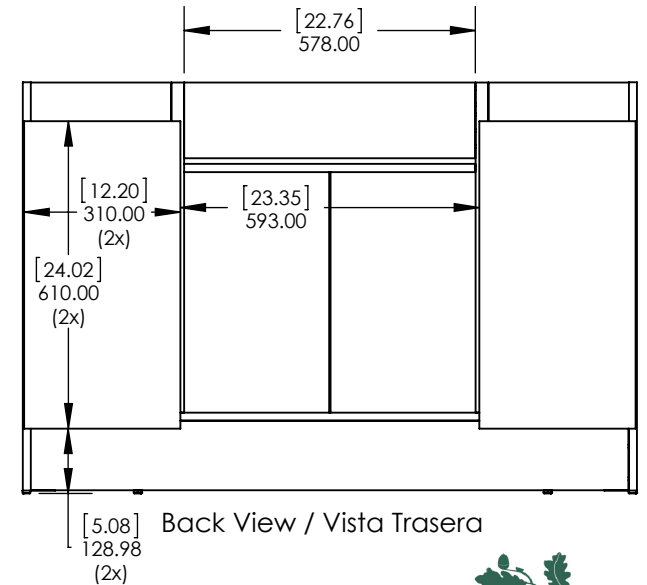

SIZE	DWG. NO.	SHEET 1 OF 1	REV: 0
A	Vtop Oslo 48.5x18.75 4in		

ITEM ID	DESCRIPTION
EV48P2-WH	Everdean 48in Vanity w/White VTop - White

REV	ECO#	DESCRIPTION	REV'D BY DATE	CHK'D BY DATE	APRV'D BY DATE
0		RELEASE	AGS 07/01/2019	KN 07/01/2019	EC 07/01/19

Top View / Vista Superior

Isometric View / Vista Isometrica

Front view / Vista Frontal

Side View / Vista Lateral

Back View / Vista Trasera

**PROPRIETARY AND CONFIDENTIAL**  
 THE INFORMATION CONTAINED IN THIS DRAWING IS THE SOLE PROPERTY OF WOODCRAFTERS HOME PRODUCTS L.L.C. ANY REPRODUCTION IN PART OR AS A WHOLE, WITHOUT THE WRITTEN PERMISSION OF WOODCRAFTERS HOME PRODUCTS L.L.C. IS PROHIBITED.

Tolerancia no especificada

Lineal ±0.5mm  
 Angular ±0.5°

Drawn By /  
 Dibuñado por: Adolfo Gallegos 07/01/19  
 Checked By /  
 Revisado por: Karina Navarro 07/01/19  
 Approved By /  
 Revisado por: Eduardo Cisneros 07/01/19