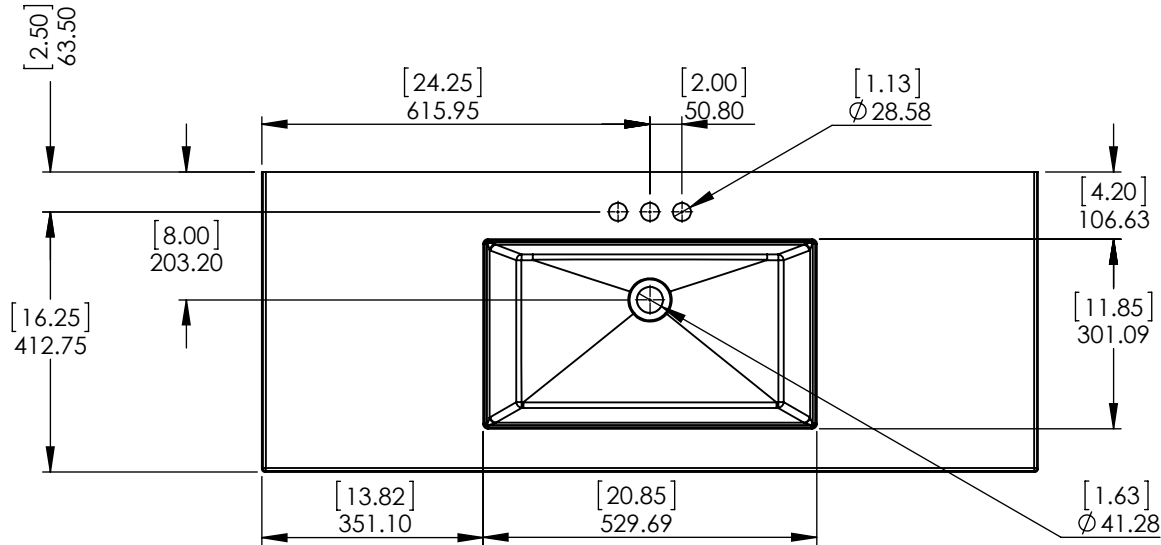

ID	Description	Technology	Status
595480	Vtop Oslo 48.5x18.75 White 4in	Solid White	Approved for production

Rev #	Approved by	Change
0	R. Rubio	Released

NOTE: MAX. WARPAGE
TOLERANCE 1/8"

PROPRIETARY AND CONFIDENTIAL		UNLESS OTHERWISE SPECIFIED		NAME	DATE
THE INFORMATION CONTAINED IN THIS DRAWING IS THE SOLE PROPERTY OF WOODCRAFTERS. ANY REPRODUCTION IN PART OR AS A WHOLE WITHOUT THE WRITTEN PERMISSION OF WOODCRAFTERS IS PROHIBITED.		DIMENSIONS ARE IN MM. AND (INCHES)		R. Rubio	11/01/16
		TOLERANCES ARE + 0.125 [3.175] - 0.125 [-3.175]		R. Rubio	11/01/16
		SCALE:1:12		R. Rubio	11/01/16
				C. Leal	11/01/16

SIZE	DWG. NO.	SHEET 1 OF 1	REV: 0
A	Vtop Oslo 48.5x18.75 4in