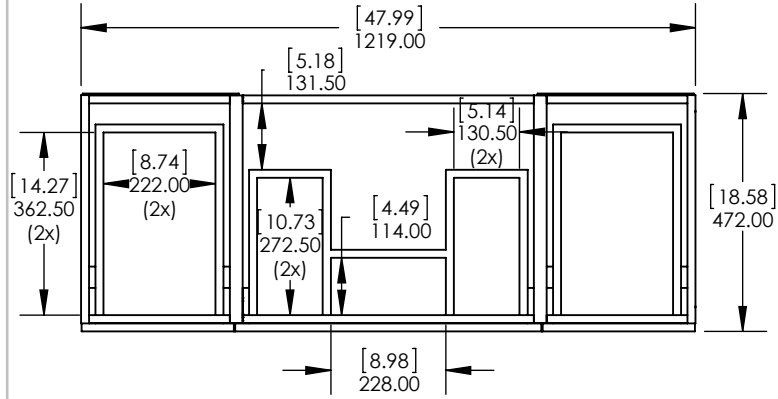

Rev #	Approved by	Change
0	R. Rubio	Released

NOTE: MAX. WARPAGE  
TOLERANCE 1/8"

PROPRIETARY AND CONFIDENTIAL		UNLESS OTHERWISE SPECIFIED		NAME	DATE
THE INFORMATION CONTAINED IN THIS DRAWING IS THE SOLE PROPERTY OF WOODCRAFTERS. ANY REPRODUCTION IN PART OR AS A WHOLE WITHOUT THE WRITTEN PERMISSION OF WOODCRAFTERS IS PROHIBITED.		DIMENSIONS ARE IN MM. AND (INCHES)		R. Rubio	11/01/16
		TOLERANCES ARE + 0.125 [3.175] - 0.125 [-3.175]		R. Rubio	11/01/16
		SCALE:1:12		R. Rubio	11/01/16
				C. Leal	11/01/16

SIZE	DWG. NO.	SHEET 1 OF 1	REV: 0
A	Vtop Oslo 48.5x18.75 4in		

ITEM ID	DESCRIPTION
EV48P2-WH	Everdean 48in Vanity w/White VTop - White

REV	ECO#	DESCRIPTION	REV'D BY DATE	CHK'D BY DATE	APRV'D BY DATE
0		RELEASE	AGS 07/01/2019	KN 07/01/2019	EC 07/01/19