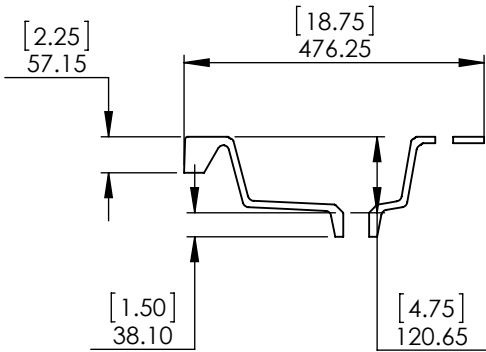

ID	Description	Technology	Status
595480	Vtop Oslo 48.5x18.75 White 4in	Solid White	Approved for production

Rev #	Approved by	Change
0	R. Rubio	Released

NOTE: MAX. WARPAGE
TOLERANCE 1/8"

PROPRIETARY AND CONFIDENTIAL		UNLESS OTHERWISE SPECIFIED		NAME	DATE
THE INFORMATION CONTAINED IN THIS DRAWING IS THE SOLE PROPERTY OF WOODCRAFTERS. ANY REPRODUCTION IN PART OR AS A WHOLE WITHOUT THE WRITTEN PERMISSION OF WOODCRAFTERS IS PROHIBITED.		DIMENSIONS ARE IN MM. AND (INCHES)		R. Rubio	11/01/16
		TOLERANCES ARE + 0.125 [3.175] - 0.125 [-3.175]		R. Rubio	11/01/16
		SCALE:1:12		R. Rubio	11/01/16
				C. Leal	11/01/16

SIZE	DWG. NO.	SHEET 1 OF 1	REV: 0
A	Vtop Oslo 48.5x18.75 4in