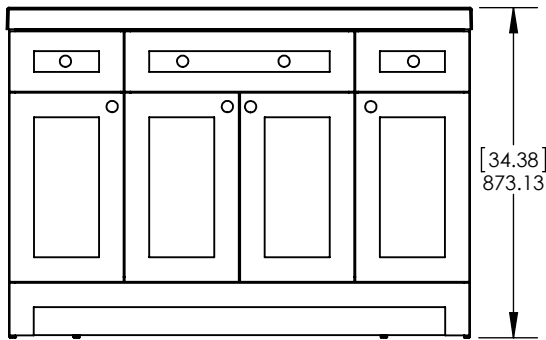

ITEM ID	DESCRIPTION
EV48P2-WH	Everdean 48in Vanity w/White VTop - White

REV	ECO#	DESCRIPTION	REV'D BY DATE	CHK'D BY DATE	APRV'D BY DATE
0		RELEASE	AGS 07/01/2019	KN 07/01/2019	EC 07/01/19

Top View / Vista Superior

Isometric View / Vista Isometrica

Front view / Vista Frontal

Side View / Vista Lateral

Back View / Vista Trasera

**PROPRIETARY AND CONFIDENTIAL**  
 THE INFORMATION CONTAINED IN THIS DRAWING IS THE SOLE PROPERTY OF WOODCRAFTERS HOME PRODUCTS L.L.C. ANY REPRODUCTION IN PART OR AS A WHOLE, WITHOUT THE WRITTEN PERMISSION OF WOODCRAFTERS HOME PRODUCTS L.L.C. IS PROHIBITED.

SIZE	DWG. NO.	SHEET 1 OF 1	REV: 0
A	Vtop Oslo 48.5x18.75 4in		

ITEM ID	DESCRIPTION
EV48P2-WH	Everdean 48in Vanity w/White VTop - White

REV	ECO#	DESCRIPTION	REV'D BY DATE	CHK'D BY DATE	APRV'D BY DATE
0		RELEASE	AGS 07/01/2019	KN 07/01/2019	EC 07/01/19