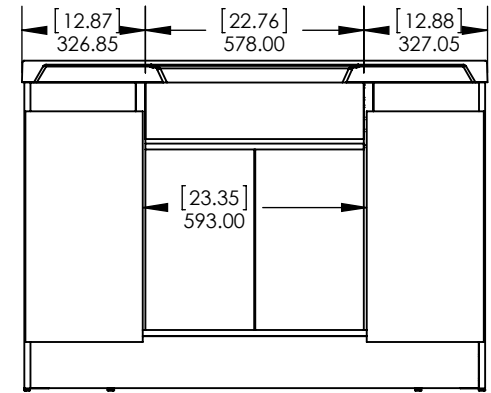

Back View / Vista Trasera

PROPRIETARY AND CONFIDENTIAL
THE INFORMATION CONTAINED IN THIS DRAWING IS THE SOLE PROPERTY OF WOODCRAFTERS HOME PRODUCTS L.L.C. ANY REPRODUCTION IN PART OR AS A WHOLE, WITHOUT THE WRITTEN PERMISSION OF WOODCRAFTERS HOME PRODUCTS L.L.C. IS PROHIBITED.

Tolerancia no epespecificada

Lineal
±0.5mm

Angular
±0.5°

Drawn By / Dibujado por:	Adolfo Gallegos	07/01/19
Checked By / Revisado Por:	Karina Navarro	07/01/19
Approved By / Revisado Por:	Eduardo Cisneros	07/01/19

Cabinet Name/Nombre de Gabinete:	Everdean 48in Vanity w/White VTop - White	FG ID:
# of Drawing/ de Dibujo:	PAGE 1 OF 1	REV: 0