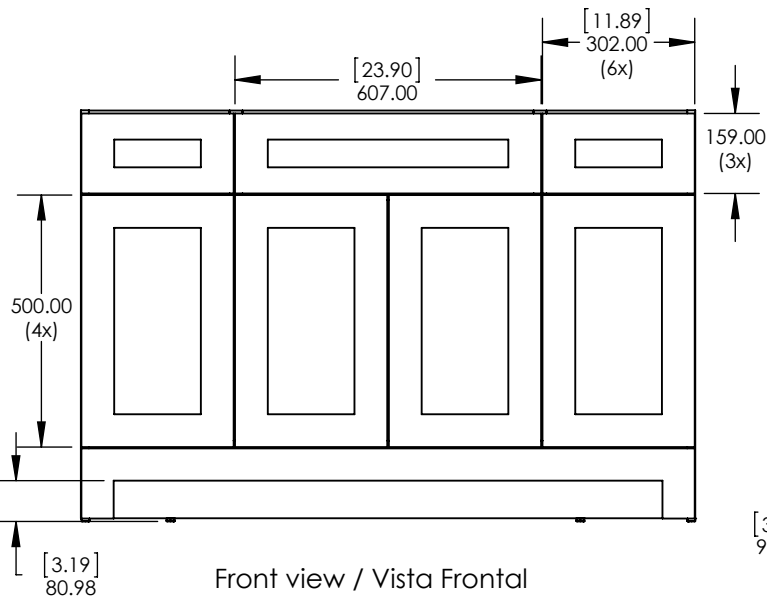

SIZE	DWG. NO.	SHEET 1 OF 1	REV: 0
A	Vtop Oslo 48.5x18.75 4in		

ITEM ID	DESCRIPTION
EV48P2-WH	Everdean 48in Vanity w/White VTop - White

REV	ECO#	DESCRIPTION	REV'D BY DATE	CHK'D BY DATE	APRV'D BY DATE
0		RELEASE	AGS 07/01/2019	KN 07/01/2019	EC 07/01/19

Top View / Vista Superior

Isometric View / Vista Isometrica

Front view / Vista Frontal

Side View / Vista Lateral

Back View / Vista Trasera

**PROPRIETARY AND CONFIDENTIAL**  
 THE INFORMATION CONTAINED IN THIS DRAWING IS THE SOLE PROPERTY OF WOODCRAFTERS HOME PRODUCTS L.L.C. ANY REPRODUCTION IN PART OR AS A WHOLE, WITHOUT THE WRITTEN PERMISSION OF WOODCRAFTERS HOME PRODUCTS L.L.C. IS PROHIBITED.