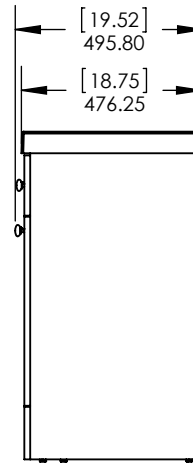

ITEM ID	DESCRIPTION
EV48P2-WH	Everdean 48in Vanity w/White VTop - White

REV	ECO#	DESCRIPTION	REV'D BY DATE	CHK'D BY DATE	APRV'D BY DATE
0		RELEASE	AGS 07/01/2019	KN 07/01/2019	EC 07/01/19

Top View / Vista Superior

Isometric View / Vista Isometrica

Front view / Vista Frontal

Side View / Vista Lateral

Back View / Vista Trasera

**PROPRIETARY AND CONFIDENTIAL**  
 THE INFORMATION CONTAINED IN THIS DRAWING IS THE SOLE PROPERTY OF WOODCRAFTERS HOME PRODUCTS L.L.C. ANY REPRODUCTION IN PART OR AS A WHOLE, WITHOUT THE WRITTEN PERMISSION OF WOODCRAFTERS HOME PRODUCTS L.L.C. IS PROHIBITED.

SIZE	DWG. NO.	SHEET 1 OF 1	REV: 0
A	Vtop Oslo 48.5x18.75 4in		

ITEM ID	DESCRIPTION
EV48P2-WH	Everdean 48in Vanity w/White VTop - White

REV	ECO#	DESCRIPTION	REV'D BY DATE	CHK'D BY DATE	APRV'D BY DATE
0		RELEASE	AGS 07/01/2019	KN 07/01/2019	EC 07/01/19

Tolerancia no especificada

Lineal ±0.5mm  
 Angular ±0.5°

Drawn By /  
 Dibuñado por: Adolfo Gallegos 07/01/19  
 Checked By /  
 Revisado por: Karina Navarro 07/01/19  
 Approved By /  
 Revisado por: Eduardo Cisneros 07/01/19