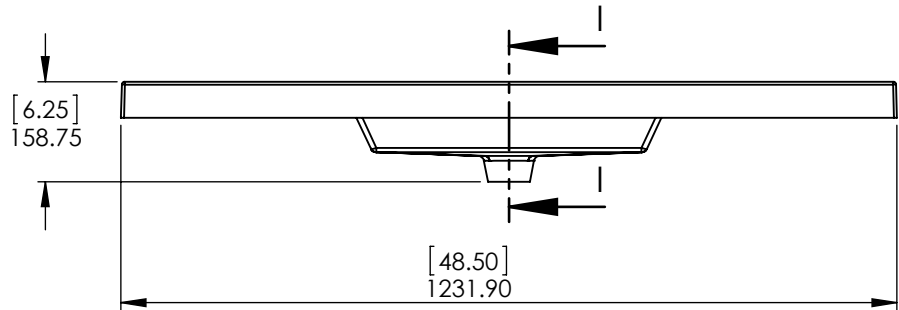

ID	Description	Technology	Status
595480	Vtop Oslo 48.5x18.75 White 4in	Solid White	Approved for production

Rev #	Approved by	Change
0	R. Rubio	Released

NOTE: MAX. WARPAGE
TOLERANCE 1/8"

PROPRIETARY AND CONFIDENTIAL		UNLESS OTHERWISE SPECIFIED		NAME	DATE
THE INFORMATION CONTAINED IN THIS DRAWING IS THE SOLE PROPERTY OF WOODCRAFTERS. ANY REPRODUCTION IN PART OR AS A WHOLE WITHOUT THE WRITTEN PERMISSION OF WOODCRAFTERS IS PROHIBITED.		DIMENSIONS ARE IN MM. AND (INCHES)		R. Rubio	11/01/16
		TOLERANCES ARE + 0.125 [3.175] - 0.125 [-3.175]		R. Rubio	11/01/16
		SCALE:1:12		R. Rubio	11/01/16
				C. Leal	11/01/16

SIZE	DWG. NO.	SHEET 1 OF 1	REV: 0
A	Vtop Oslo 48.5x18.75 4in