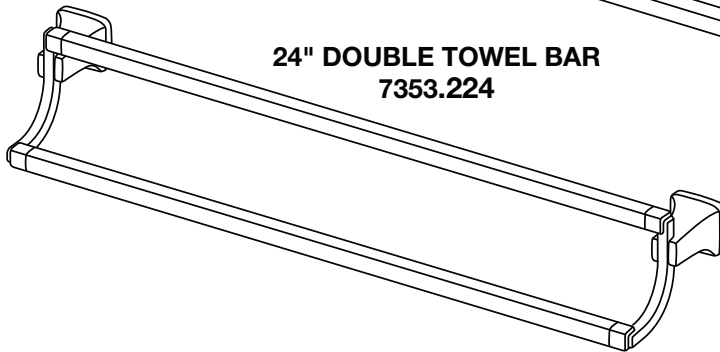

Replace the "YYY" with appropriate finish code

POLISHED CHROME	002
STAINLESS STEEL	075
POLISHED NICKEL	013
LEGACY BRONZE	278

HOT LINE FOR HELP

For toll-free information and answers to your questions, call:
1 (800) 442-1902

Mon. - Fri. 8:00 a.m. to 8:00 p.m. EST
Saturday 10:00 a.m. to 4:00 p.m. EST

IN CANADA 1-800-387-0369
(TORONTO 1-905-306-1093)

Weekdays 8:00 a.m. to 7:00 p.m. EST

IN MEXICO 01-800-839-1200