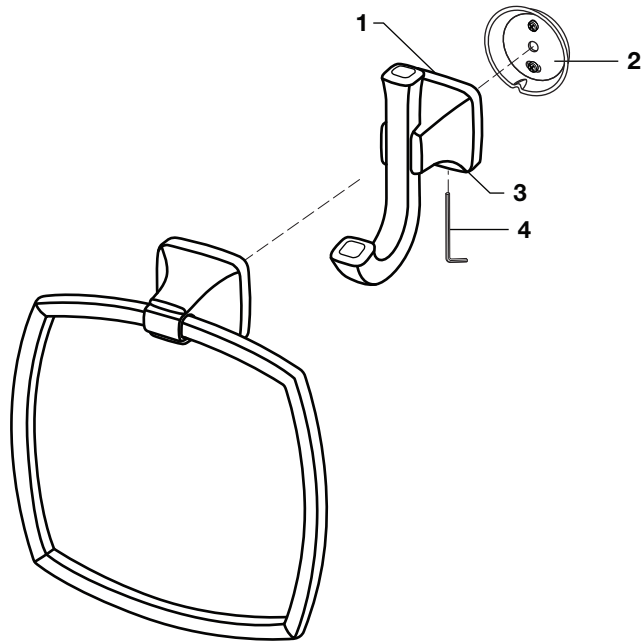

RECOMMENDED TOOLS

1 INSTALLATION OF MOUNTING BRACKETS FOR ALL WALL MOUNTED ACCESSORIES

- The WALL MOUNTED ACCESSORIES work best if secured to a wall stud or cross brace within the wall, using the SCREWS (2) supplied.
- If the ACCESSORY is to be installed on a tile or plaster wall, the ANCHORS (3) and SCREWS (2) should be used.
- Determine desired height and location (optional) and mark a center line. Make sure the centerline is level. Using the MOUNTING BRACKET (1) as a template, mark the two spots for the mounting holes. If MOUNTING BRACKET (1) is secured to a stud or cross brace, drill small pilot holes for SCREWS (2).
- For installations on tiled walls or drywall, use TILE ANCHORS (3) and SCREWS (2) for securing MOUNTING BRACKET (1) to wall. Drill two 1/4" diameter holes a minimum of 1-1/4" deep. Insert the two TILE ANCHORS (3) flush with face of finished wall. Place MOUNTING BRACKET (1) over TILE ANCHORS (3) and insert SCREWS (2) provided with a flat blade screwdriver. See illustration below.
- Secure MOUNTING BRACKET (1) to wall with SCREWS (2).

2 TOWEL RING and ROBE HOOK INSTALLATION

- Refer to **Step 1** for installation of MOUNTING BRACKETS (2). Align accessory and place ACCESSORY ESCUTCHEON (1) onto MOUNTING BRACKET (2). Secure accessory with SET SCREW (3) using a 2.5 mm HEX WRENCH (4).

3 INSTALL TOILET PAPER HOLDER

- Refer to **Step 1** for installation of MOUNTING BRACKETS (1). **NOTE: The center line distance between the two MOUNTING BRACKETS is 7-1/8" (182 mm). Make sure the two MOUNTING BRACKETS (1) are level.**
- Install the ACCESSORY ESCUTCHEONS (2) on the MOUNTING BRACKETS (1). Secure ACCESSORY ESCUTCHEONS (2) with SET SCREW (3) using a 2.5 mm HEX WRENCH (4).