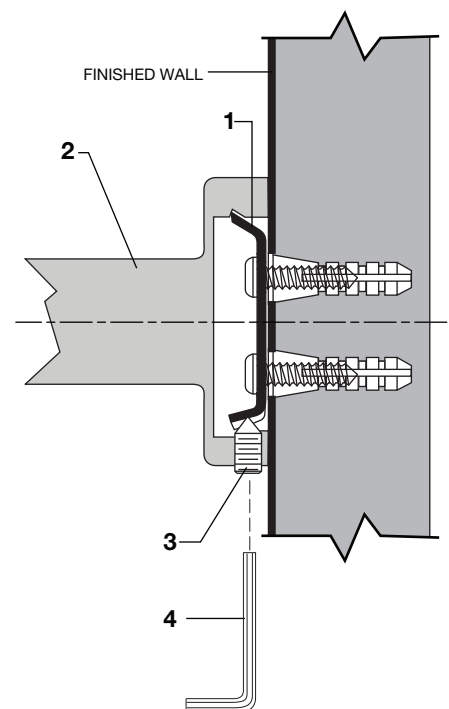

RECOMMENDED TOOLS

1 INSTALLATION OF MOUNTING BRACKETS FOR ALL WALL MOUNTED ACCESSORIES

- The WALL MOUNTED ACCESSORIES work best if secured to a wall stud or cross brace within the wall, using the SCREWS (2) supplied.
- If the ACCESSORY is to be installed on a tile or plaster wall, the ANCHORS (3) and SCREWS (2) should be used.
- Determine desired height and location (optional) and mark a center line. Make sure the centerline is level. Using the MOUNTING BRACKET (1) as a template, mark the two spots for the mounting holes. If MOUNTING BRACKET (1) is secured to a stud or cross brace, drill small pilot holes for SCREWS (2).
- For installations on tiled walls or drywall, use TILE ANCHORS (3) and SCREWS (2) for securing MOUNTING BRACKET (1) to wall. Drill two 1/4" diameter holes a minimum of 1-1/4" deep. Insert the two TILE ANCHORS (3) flush with face of finished wall. Place MOUNTING BRACKET (1) over TILE ANCHORS (3) and insert SCREWS (2) provided with a flat blade screwdriver. See illustration below.
- Secure MOUNTING BRACKET (1) to wall with SCREWS (2).

2 TOWEL RING and ROBE HOOK INSTALLATION

- Refer to **Step 1** for installation of MOUNTING BRACKETS (2). Align accessory and place ACCESSORY ESCUTCHEON (1) onto MOUNTING BRACKET (2). Secure accessory with SET SCREW (3) using a 2.5 mm HEX WRENCH (4).

3 INSTALL TOILET PAPER HOLDER

- Refer to **Step 1** for installation of MOUNTING BRACKETS (1). **NOTE: The center line distance between the two MOUNTING BRACKETS is 7-1/8" (182 mm). Make sure the two MOUNTING BRACKETS (1) are level.**
- Install the ACCESSORY ESCUTCHEONS (2) on the MOUNTING BRACKETS (1). Secure ACCESSORY ESCUTCHEONS (2) with SET SCREW (3) using a 2.5 mm HEX WRENCH (4).