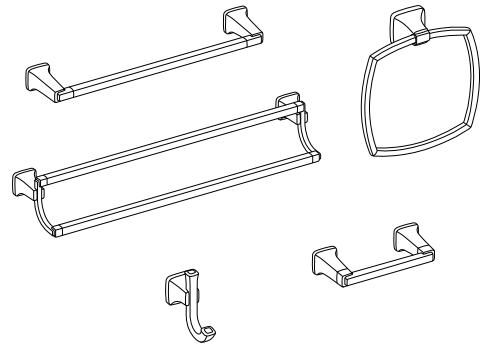

INSTALLATION INSTRUCTIONS

TOWNSEND

- 18" TOWEL BAR
- 24" TOWEL BAR
- TOWEL RING
- ROBE HOOK
- 24" DOUBLE TOWEL BAR
- TOILET PAPER HOLDER

- 7353.018 Series
- 7353.024 Series
- 7353.190 Series
- 7353.210 Series
- 7353.224 Series
- 7353.230 Series

RECOMMENDED TOOLS

1 INSTALLATION OF MOUNTING BRACKETS FOR ALL WALL MOUNTED ACCESSORIES

- The WALL MOUNTED ACCESSORIES work best if secured to a wall stud or cross brace within the wall, using the SCREWS (2) supplied.
- If the ACCESSORY is to be installed on a tile or plaster wall, the ANCHORS (3) and SCREWS (2) should be used.
- Determine desired height and location (optional) and mark a center line. Make sure the centerline is level. Using the MOUNTING BRACKET (1) as a template, mark the two spots for the mounting holes. If MOUNTING BRACKET (1) is secured to a stud or cross brace, drill small pilot holes for SCREWS (2).
- For installations on tiled walls or drywall, use TILE ANCHORS (3) and SCREWS (2) for securing MOUNTING BRACKET (1) to wall. Drill two 1/4" diameter holes a minimum of 1-1/4" deep. Insert the two TILE ANCHORS (3) flush with face of finished wall. Place MOUNTING BRACKET (1) over TILE ANCHORS (3) and insert SCREWS (2) provided with a flat blade screwdriver. See illustration below.
- Secure MOUNTING BRACKET (1) to wall with SCREWS (2).

2 TOWEL RING and ROBE HOOK INSTALLATION

- Refer to **Step 1** for installation of MOUNTING BRACKETS (2). Align accessory and place ACCESSORY ESCUTCHEON (1) onto MOUNTING BRACKET (2). Secure accessory with SET SCREW (3) using a 2.5 mm HEX WRENCH (4).