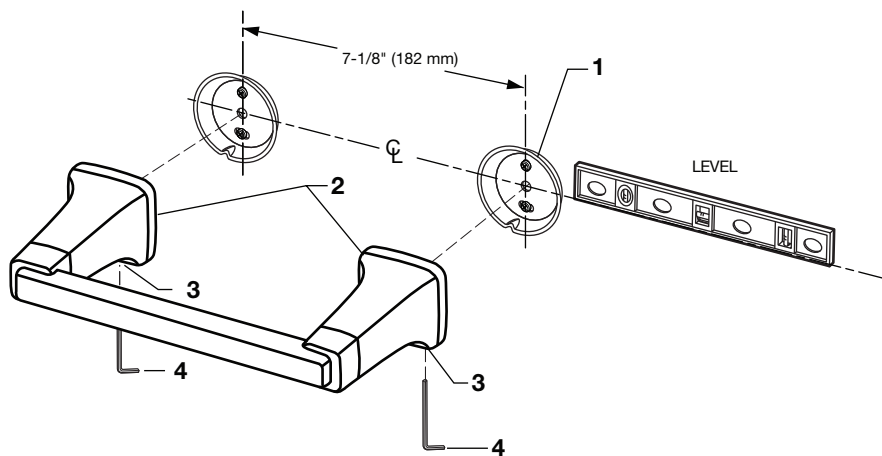

RECOMMENDED TOOLS

1 INSTALLATION OF MOUNTING BRACKETS FOR ALL WALL MOUNTED ACCESSORIES

- The WALL MOUNTED ACCESSORIES work best if secured to a wall stud or cross brace within the wall, using the SCREWS (2) supplied.
- If the ACCESSORY is to be installed on a tile or plaster wall, the ANCHORS (3) and SCREWS (2) should be used.
- Determine desired height and location (optional) and mark a center line. Make sure the centerline is level. Using the MOUNTING BRACKET (1) as a template, mark the two spots for the mounting holes. If MOUNTING BRACKET (1) is secured to a stud or cross brace, drill small pilot holes for SCREWS (2).
- For installations on tiled walls or drywall, use TILE ANCHORS (3) and SCREWS (2) for securing MOUNTING BRACKET (1) to wall. Drill two 1/4" diameter holes a minimum of 1-1/4" deep. Insert the two TILE ANCHORS (3) flush with face of finished wall. Place MOUNTING BRACKET (1) over TILE ANCHORS (3) and insert SCREWS (2) provided with a flat blade screwdriver. See illustration below.
- Secure MOUNTING BRACKET (1) to wall with SCREWS (2).

2 TOWEL RING and ROBE HOOK INSTALLATION

- Refer to **Step 1** for installation of MOUNTING BRACKETS (2). Align accessory and place ACCESSORY ESCUTCHEON (1) onto MOUNTING BRACKET (2). Secure accessory with SET SCREW (3) using a 2.5 mm HEX WRENCH (4).

4 18" TOWEL BAR INSTALLATION

- Refer to **Step 1** for installation of MOUNTING BRACKETS (1). **NOTE: The center line distance between the two MOUNTING BRACKETS is 18" (457.2 mm). Make sure the two MOUNTING BRACKETS (1) are level.**
- Install the ACCESSORY ESCUTCHEONS (2) on the MOUNTING BRACKETS (1). Secure ACCESSORY ESCUTCHEONS (2) with SET SCREW (3) using a 2.5 mm HEX WRENCH (4).