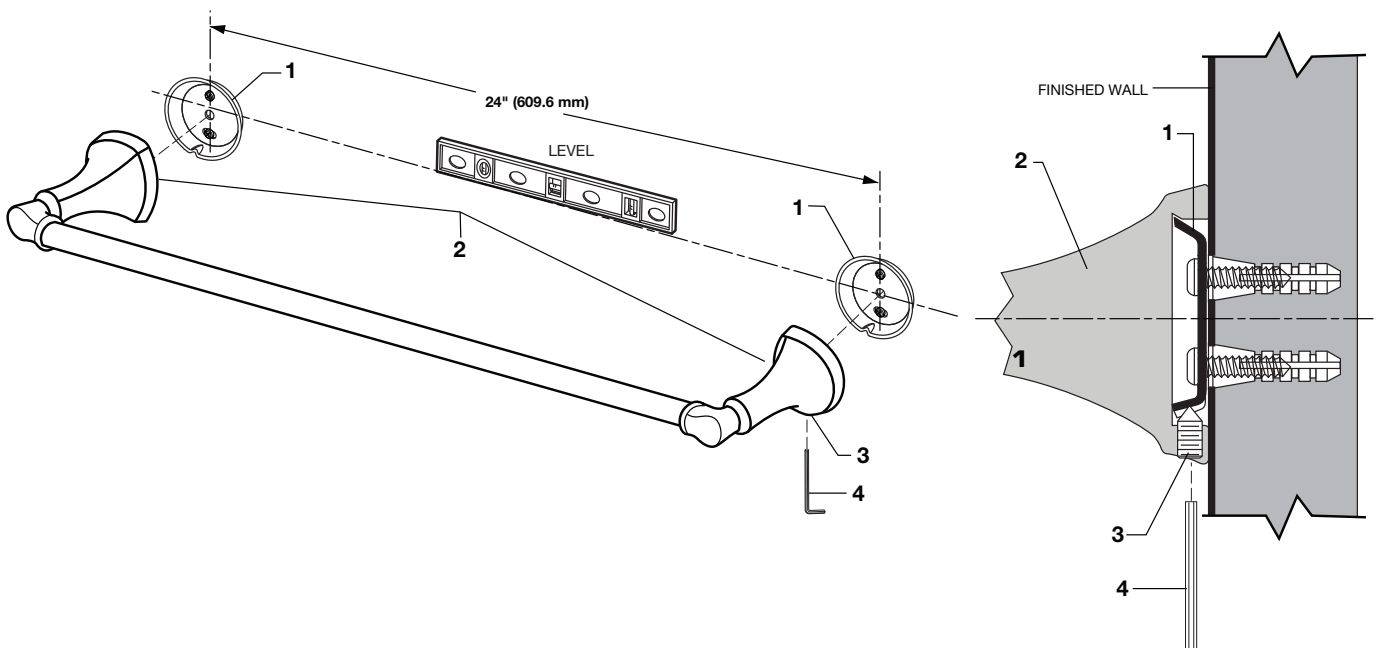

6 CARE INSTRUCTIONS:

DO: CLEAN WITH CLEAR WATER. DRY WITH A SOFT COTTON FLANNEL CLOTH.

DO NOT: DO NOT CLEAN THE PRODUCT WITH SOAPS, ACID, POLISH, ABRASIVES, HARSH CLEANERS, OR A CLOTH WITH A COARSE SURFACE.