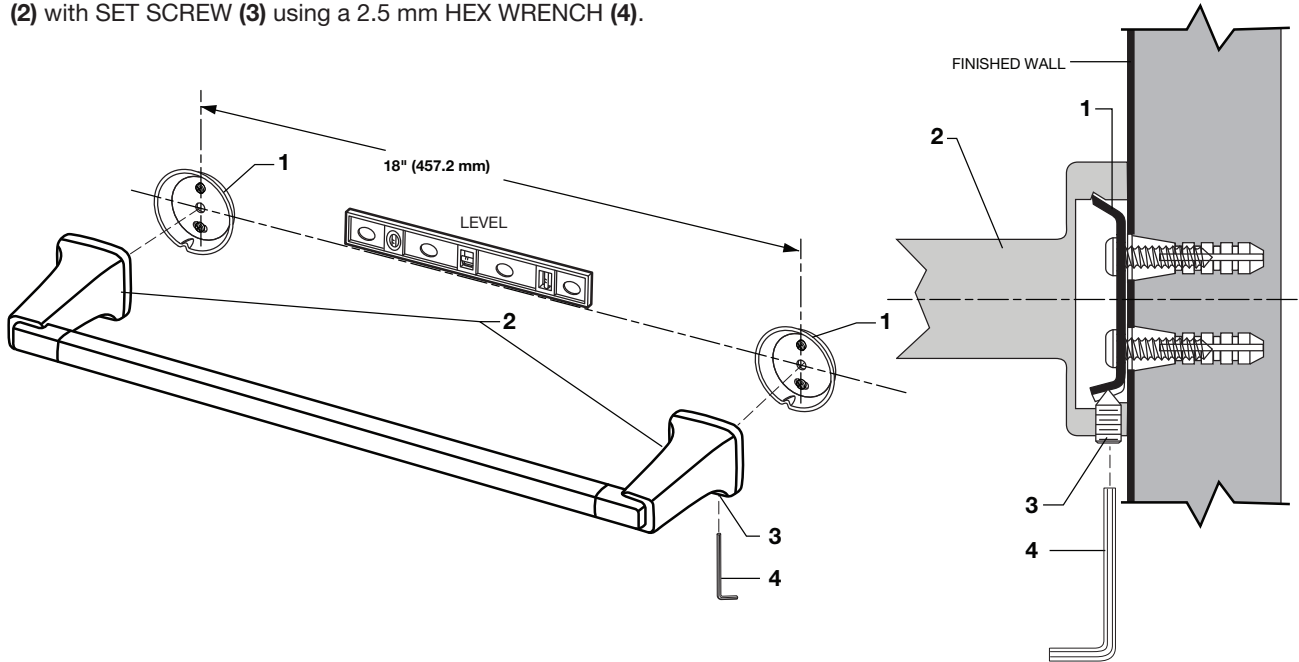

RECOMMENDED TOOLS

1 INSTALLATION OF MOUNTING BRACKETS FOR ALL WALL MOUNTED ACCESSORIES

- The WALL MOUNTED ACCESSORIES work best if secured to a wall stud or cross brace within the wall, using the SCREWS (2) supplied.
- If the ACCESSORY is to be installed on a tile or plaster wall, the ANCHORS (3) and SCREWS (2) should be used.
- Determine desired height and location (optional) and mark a center line. Make sure the centerline is level. Using the MOUNTING BRACKET (1) as a template, mark the two spots for the mounting holes. If MOUNTING BRACKET (1) is secured to a stud or cross brace, drill small pilot holes for SCREWS (2).
- For installations on tiled walls or drywall, use TILE ANCHORS (3) and SCREWS (2) for securing MOUNTING BRACKET (1) to wall. Drill two 1/4" diameter holes a minimum of 1-1/4" deep. Insert the two TILE ANCHORS (3) flush with face of finished wall. Place MOUNTING BRACKET (1) over TILE ANCHORS (3) and insert SCREWS (2) provided with a flat blade screwdriver. See illustration below.
- Secure MOUNTING BRACKET (1) to wall with SCREWS (2).

2 TOWEL RING and ROBE HOOK INSTALLATION

- Refer to **Step 1** for installation of MOUNTING BRACKETS (2). Align accessory and place ACCESSORY ESCUTCHEON (1) onto MOUNTING BRACKET (2). Secure accessory with SET SCREW (3) using a 2.5 mm HEX WRENCH (4).

4 18" TOWEL BAR INSTALLATION

- Refer to **Step 1** for installation of MOUNTING BRACKETS (1). **NOTE: The center line distance between the two MOUNTING BRACKETS is 18" (457.2 mm). Make sure the two MOUNTING BRACKETS (1) are level.**
- Install the ACCESSORY ESCUTCHEONS (2) on the MOUNTING BRACKETS (1). Secure ACCESSORY ESCUTCHEONS (2) with SET SCREW (3) using a 2.5 mm HEX WRENCH (4).