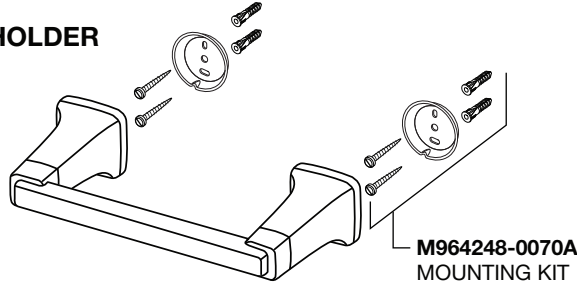

American Standard

TOWNSEND
18" TOWEL BAR
24" TOWEL BAR
TOWEL RING
ROBE HOOK
24" DOUBLE TOWEL BAR
TOILET PAPER HOLDER

MODEL NUMBER

7353.018 Series
7353.024 Series
7353.190 Series
7353.210 Series
7353.224 Series
7353.230 Series

TOILET PAPER HOLDER
7353.230