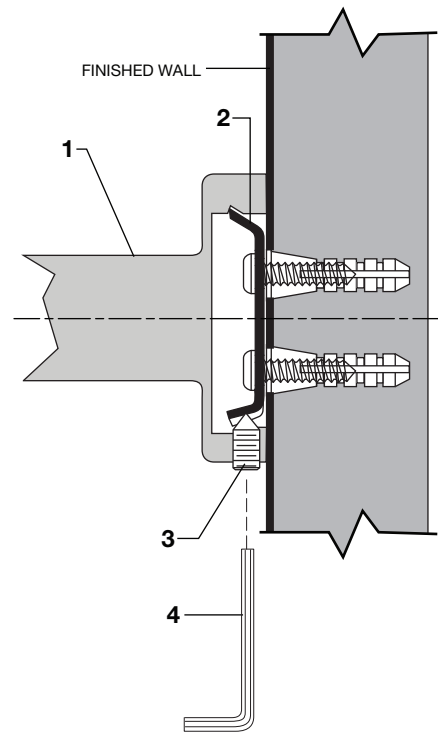

RECOMMENDED TOOLS

1 INSTALLATION OF MOUNTING BRACKETS FOR ALL WALL MOUNTED ACCESSORIES

- The WALL MOUNTED ACCESSORIES work best if secured to a wall stud or cross brace within the wall, using the SCREWS (2) supplied.
- If the ACCESSORY is to be installed on a tile or plaster wall, the ANCHORS (3) and SCREWS (2) should be used.
- Determine desired height and location (optional) and mark a center line. Make sure the centerline is level. Using the MOUNTING BRACKET (1) as a template, mark the two spots for the mounting holes. If MOUNTING BRACKET (1) is secured to a stud or cross brace, drill small pilot holes for SCREWS (2).
- For installations on tiled walls or drywall, use TILE ANCHORS (3) and SCREWS (2) for securing MOUNTING BRACKET (1) to wall. Drill two 1/4" diameter holes a minimum of 1-1/4" deep. Insert the two TILE ANCHORS (3) flush with face of finished wall. Place MOUNTING BRACKET (1) over TILE ANCHORS (3) and insert SCREWS (2) provided with a flat blade screwdriver. See illustration below.
- Secure MOUNTING BRACKET (1) to wall with SCREWS (2).

2 TOWEL RING and ROBE HOOK INSTALLATION

- Refer to **Step 1** for installation of MOUNTING BRACKETS (2). Align accessory and place ACCESSORY ESCUTCHEON (1) onto MOUNTING BRACKET (2). Secure accessory with SET SCREW (3) using a 2.5 mm HEX WRENCH (4).

3 INSTALL TOILET PAPER HOLDER

- Refer to **Step 1** for installation of MOUNTING BRACKETS (1). **NOTE: The center line distance between the two MOUNTING BRACKETS is 7-1/8" (182 mm). Make sure the two MOUNTING BRACKETS (1) are level.**
- Install the ACCESSORY ESCUTCHEONS (2) on the MOUNTING BRACKETS (1). Secure ACCESSORY ESCUTCHEONS (2) with SET SCREW (3) using a 2.5 mm HEX WRENCH (4).