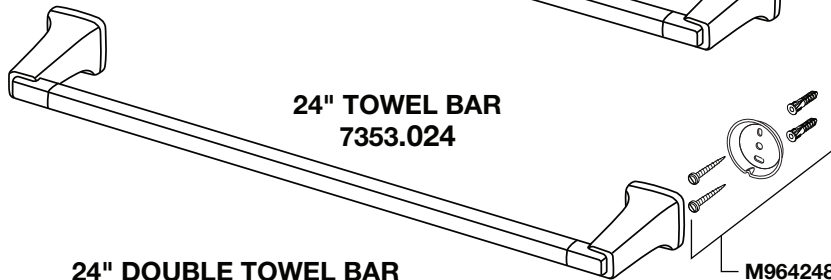

24" DOUBLE TOWEL BAR
7353.224