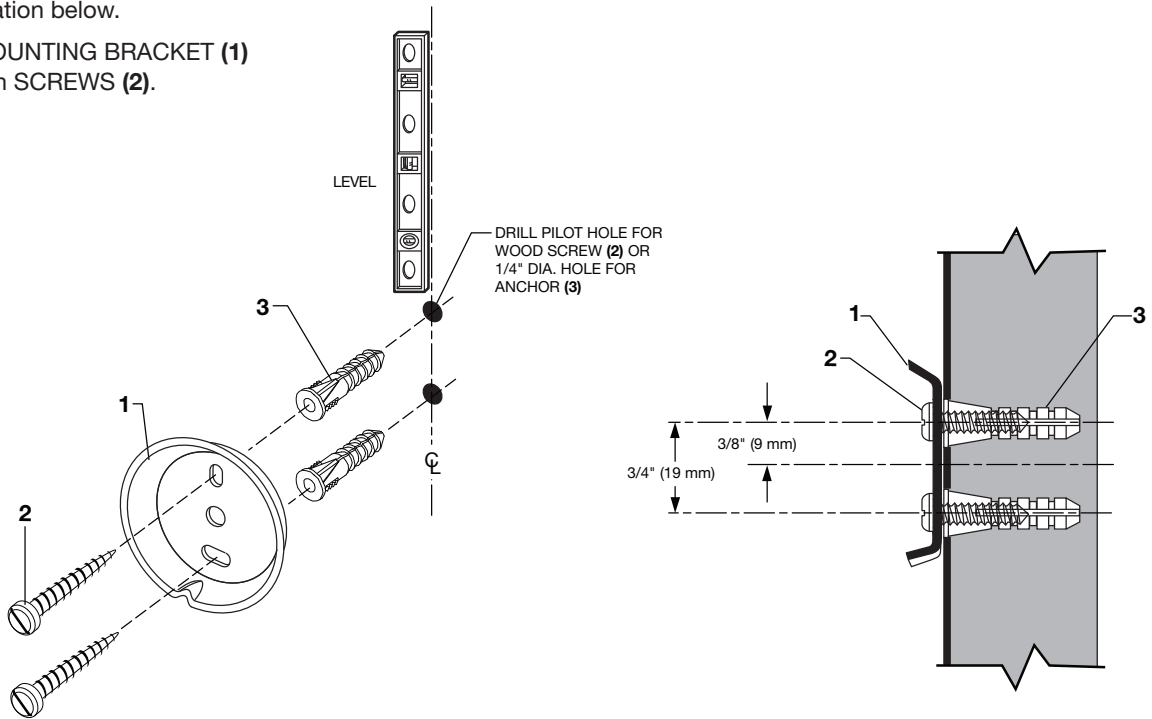

RECOMMENDED TOOLS

1 INSTALLATION OF MOUNTING BRACKETS FOR ALL WALL MOUNTED ACCESSORIES

- The WALL MOUNTED ACCESSORIES work best if secured to a wall stud or cross brace within the wall, using the SCREWS (2) supplied.
- If the ACCESSORY is to be installed on a tile or plaster wall, the ANCHORS (3) and SCREWS (2) should be used.
- Determine desired height and location (optional) and mark a center line. Make sure the centerline is level. Using the MOUNTING BRACKET (1) as a template, mark the two spots for the mounting holes. If MOUNTING BRACKET (1) is secured to a stud or cross brace, drill small pilot holes for SCREWS (2).
- For installations on tiled walls or drywall, use TILE ANCHORS (3) and SCREWS (2) for securing MOUNTING BRACKET (1) to wall. Drill two 1/4" diameter holes a minimum of 1-1/4" deep. Insert the two TILE ANCHORS (3) flush with face of finished wall. Place MOUNTING BRACKET (1) over TILE ANCHORS (3) and insert SCREWS (2) provided with a flat blade screwdriver. See illustration below.
- Secure MOUNTING BRACKET (1) to wall with SCREWS (2).

4 18" TOWEL BAR INSTALLATION

- Refer to **Step 1** for installation of MOUNTING BRACKETS (1). **NOTE: The center line distance between the two MOUNTING BRACKETS is 18" (457.2 mm). Make sure the two MOUNTING BRACKETS (1) are level.**
- Install the ACCESSORY ESCUTCHEONS (2) on the MOUNTING BRACKETS (1). Secure ACCESSORY ESCUTCHEONS (2) with SET SCREW (3) using a 2.5 mm HEX WRENCH (4).

5 24" TOWEL BAR and DOUBLE TOWEL BAR INSTALLATION

- Refer to **Step 1** for installation of MOUNTING BRACKETS (1). **NOTE: The center line distance between the two MOUNTING BRACKETS is 24" (609.6 mm). Make sure the two MOUNTING BRACKETS (1) are level.**
- Install the ACCESSORY ESCUTCHEONS (2) on the MOUNTING BRACKETS (1). Secure ACCESSORY ESCUTCHEONS (2) with SET SCREW (3) using a 2.5 mm HEX WRENCH (4).