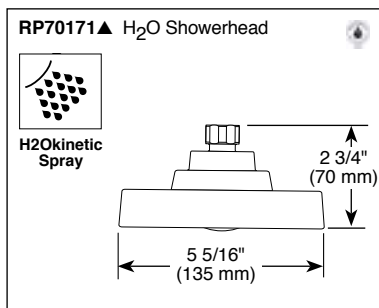

## TUB AND SHOWER FAUCET TRIM

- Ara™ Bath Collection
- Valve Only (T17067)
- Shower Only (T17267)
- Tub/Shower (T17467)

### STANDARD SPECIFICATIONS:

- Monitor® 17 Series pressure balanced bath mixing valve trim.
- Maintains a balanced pressure of hot and cold water even when a valve is turned on or off elsewhere in the system.
- Single function H<sub>2</sub>Okinetic® Technology showerhead; 2.0 gpm @ 80 PSI.
- For use with MultiChoice® Universal rough valve body. (R10000 Series)
- Back-to-back installation capability.
- Solid brass forged body.
- Lever volume control handle; temperature adjustment dial.
- Field adjustable to limit handle rotation into hot water zone.
- Maximum dial rotation adjustable between 90° and 180°.
- All parts replaceable from the front of the valve.
- Red/blue temperature indicators on the temperature adjustment dial.