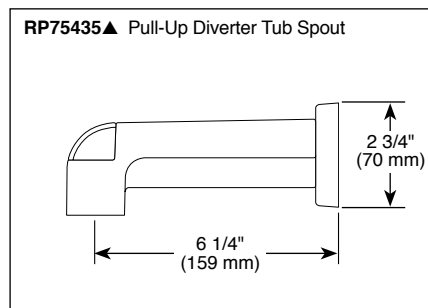

## TUB AND SHOWER FAUCET TRIM

- Ara™ Bath Collection
- Valve Only (T17067)
- Shower Only (T17267)
- Tub/Shower (T17467)

### STANDARD SPECIFICATIONS:

- Monitor® 17 Series pressure balanced bath mixing valve trim.
- Maintains a balanced pressure of hot and cold water even when a valve is turned on or off elsewhere in the system.
- Single function H<sub>2</sub>Okinetic® Technology showerhead; 2.0 gpm @ 80 PSI.
- For use with MultiChoice® Universal rough valve body. (R10000 Series)
- Back-to-back installation capability.
- Solid brass forged body.
- Lever volume control handle; temperature adjustment dial.
- Field adjustable to limit handle rotation into hot water zone.
- Maximum dial rotation adjustable between 90° and 180°.
- All parts replaceable from the front of the valve.
- Red/blue temperature indicators on the temperature adjustment dial.