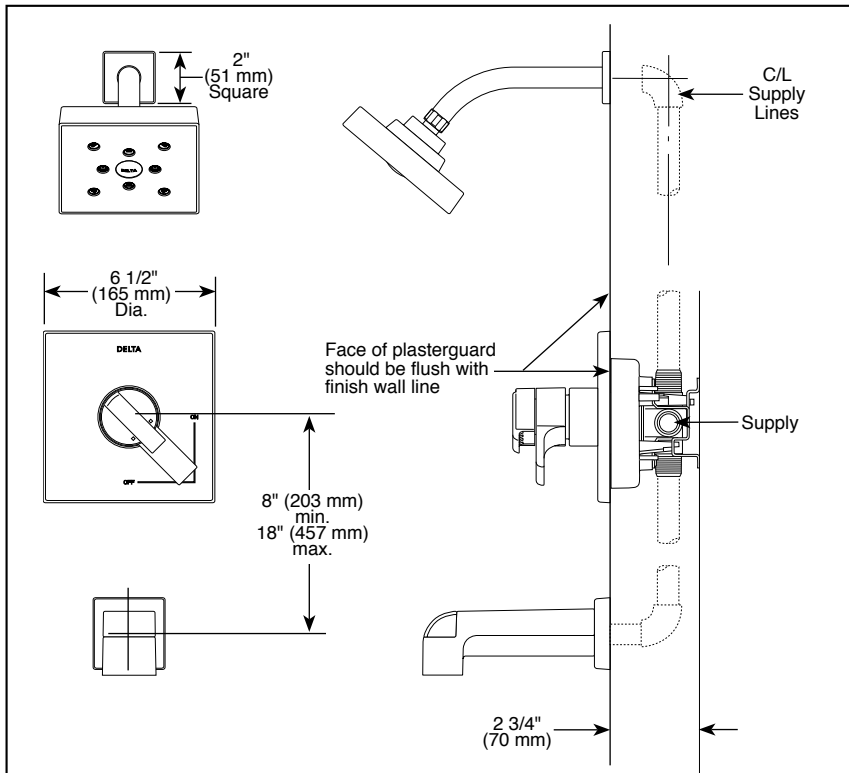

▲ Designate Proper Finish Suffix