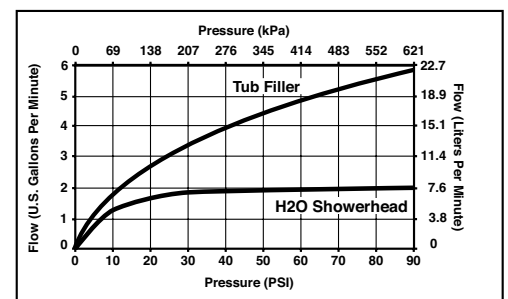

COMPLIES WITH:

- ASME A112.18.1 / CSA B125.1
- Indicates compliance to ICC/ANSI A117.1 - Valve control only.
- EPA WaterSense®