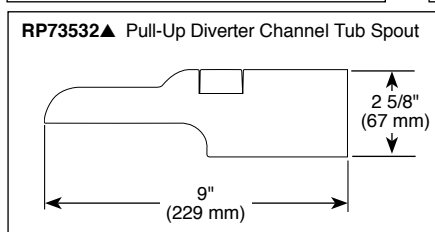

Submitted Model No.: _____

Specific Features: _____

▲ Designate Proper Finish Suffix

TUB AND SHOWER FAUCET TRIM

- Ara™ Bath Collection
- Valve Only (T17067)
- Shower Only (T17267)
- Tub/Shower (T17467)

STANDARD SPECIFICATIONS:

- Monitor® 17 Series pressure balanced bath mixing valve trim.
- Maintains a balanced pressure of hot and cold water even when a valve is turned on or off elsewhere in the system.
- Single function H₂Okinetic® Technology showerhead; 2.0 gpm @ 80 PSI.
- For use with MultiChoice® Universal rough valve body. (R10000 Series)
- Back-to-back installation capability.
- Solid brass forged body.
- Lever volume control handle; temperature adjustment dial.
- Field adjustable to limit handle rotation into hot water zone.
- Maximum dial rotation adjustable between 90° and 180°.
- All parts replaceable from the front of the valve.
- Red/blue temperature indicators on the temperature adjustment dial.

WARRANTY

- Lifetime limited warranty on parts (other than electronic parts and batteries) and finishes; or, for commercial users, for 5 years from date of purchase.
- 5 year limited warranty on electronic parts (other than batteries); or, for commercial users, for 1 year from the date of purchase. No warranty is provided on batteries.

COMPLIES WITH:

- ASME A112.18.1 / CSA B125.1
- Indicates compliance to ICC/ANSI A117.1 - Valve control only.
- EPA WaterSense®

55 E 11th Street, Indianapolis, Indiana 46280
350 South Edgeware Road, St. Thomas, ON N5P 4L1
© 2014 Masco Corporation of Indiana