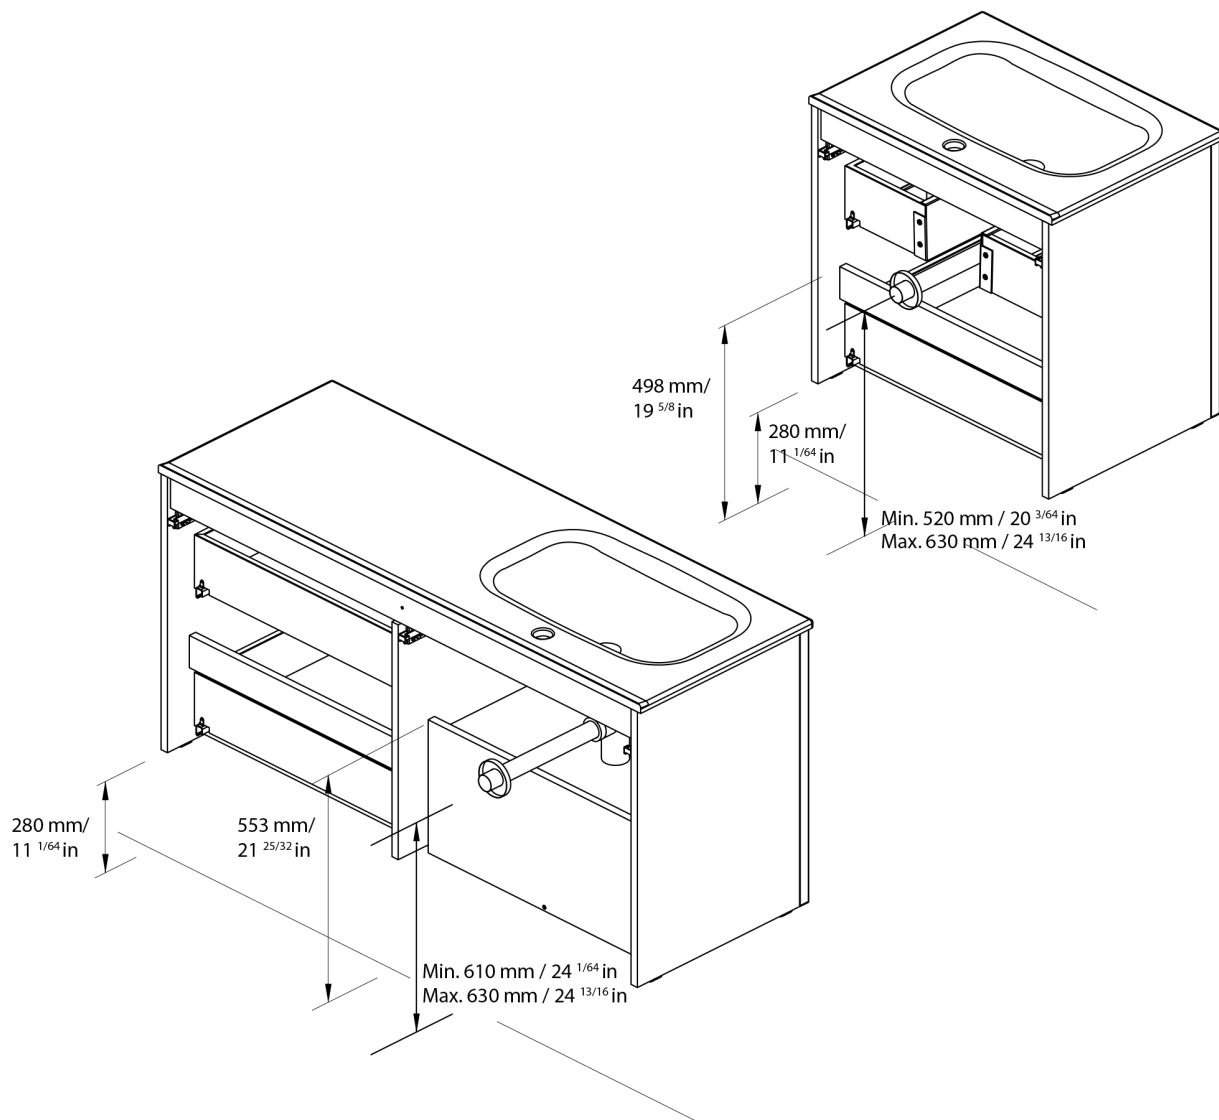

Technical features

Technical drawing	Name	Material	Colour	Colour
	SALONE			Gloss White
	AMBRA 1 Door / 2 Drawers / 1 Door	  	  	Nordic Oak Samara Ash Gloss White
	LEGS			Chrome

Technical information

STRUCTURE	MDF board in 5/8 in. continous wrapping in 2D/ Cyclum Process.
FRONT	MDF board in 5/8 in. continous wrapping in 2D/ Cyclum Process.
HANDLE	Integrated in the front of the furniture.
DRAWER	Drawers made in mokka textile poly laminate coated board with hidden parcial extraction runners with soft close system. Includes organizer in upper drawer. Lower drawer useful space (widthxhighxdepth): 20 ^{1/16} x 4 ^{5/16} x 12 ^{2/4} in.
WALL HANGING BRACKET	Hidden hanging bracket of directly assembled with great resistance and depth regulations.
HINGE	105° opening, 1 ^{3/8} in. cap, easy assembly and soft close system.
LEGS	Metallic in bright chrome finish. (optional)
PIPE DEPTH	Pipe depth 2 ^{1/34} in.

Collection
Ambra

Model |
Ambra 120

Dimensions Metric
1 inch = 2.54 cm
1 inch = 25.4 mm

WS[®]
BATH
COLLECTIONS

1051 Lea Drive - Collegeville, PA 19426
Tel. 215 513 9400 - Fax 610 831 0215
www.ws bathcollections.com - info@ws bathcollections.com

ES

EN

Las cotas indicadas en los dibujos son en función de la altura de la pata del conjunto, en caso de que el mueble vaya suspendido y esta altura no se respete, dichas cotas también variarán.

Dimensions indicated in the drawing are based on the level of the whole leg, in case of wall hanging the furniture dimensions also may vary.

Collection
Ambra

Model |
Ambra 120

Dimensions Metric

1 inch = 2.54 cm
1 inch = 25.4 mm

WS[®]

BATH
COLLECTIONS

1051 Lea Drive - Collegeville, PA 19426

Tel. 215 513 9400 - Fax 610 831 0215