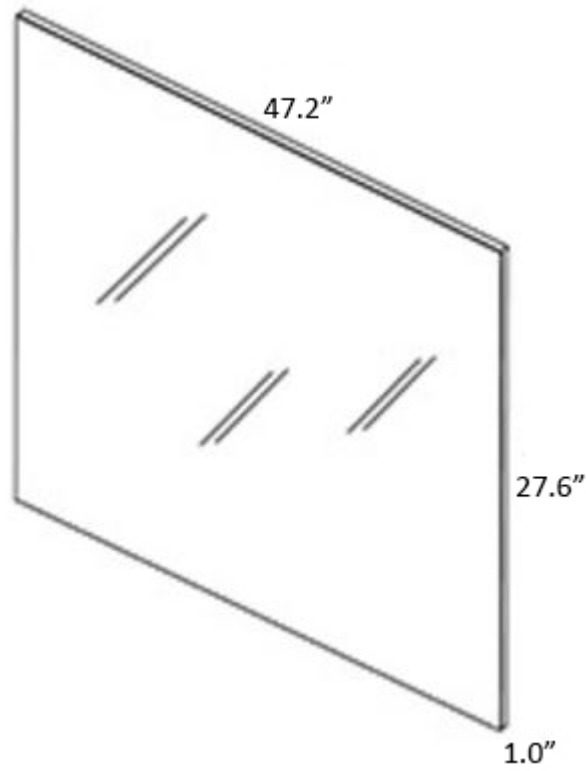

Technical features

Technical drawing	Name	Material	Colour	Colour
	SALONE			Gloss White
	AMBRA 1 Door / 2 Drawers / 1 Door	  	  	Nordic Oak Samara Ash Gloss White
	LEGS			Chrome

Technical information

STRUCTURE	MDF board in 5/8 in. continous wrapping in 2D/ Cyclum Process.
FRONT	MDF board in 5/8 in. continous wrapping in 2D/ Cyclum Process.
HANDLE	Integrated in the front of the furniture.
DRAWER	Drawers made in mokka textile poly laminate coated board with hidden parcial extraction runners with soft close system. Includes organizer in upper drawer. Lower drawer useful space (widthxhighxdepth): 20 ^{1/16} x 4 ^{5/16} x 12 ^{2/4} in.
WALL HANGING BRACKET	Hidden hanging bracket of directly assembled with great resistance and depth regulations.
HINGE	105° opening, 1 ^{3/8} in. cap, easy assembly and soft close system.
LEGS	Metallic in bright chrome finish. (optional)
PIPE DEPTH	Pipe depth 2 ^{1/34} in.

ES

EN

Las cotas indicadas en los dibujos son en función de la altura de la pata del conjunto, en caso de que el mueble vaya suspendido y esta altura no se respete, dichas cotas también variarán.

Dimensions indicated in the drawing are based on the level of the whole leg, in case of wall hanging the furniture dimensions also may vary.

Collection
Ambra

Model |
Ambra 120

Dimensions Metric

1 inch = 2.54 cm
1 inch = 25.4 mm

WS[®]

BATH
COLLECTIONS

1051 Lea Drive - Collegeville, PA 19426

Tel. 215 513 9400 - Fax 610 831 0215

www.ws bathcollections.com - info@ws bathcollections.com

Collection
Murano

Model |
Murano 120

Dimensions Metric
1 inch = 2.54 cm
1 inch = 25.4 mm

WS[®]
BATH
COLLECTIONS

1051 Lea Drive - Collegeville, PA 19426
Tel. 215 513 9400 - Fax 610 831 0215