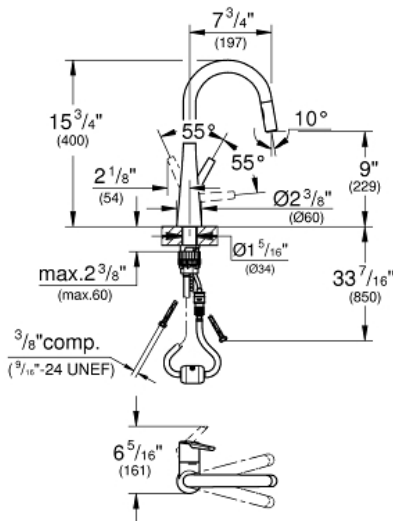

LADYLUX
Single-Handle Kitchen Faucet
MODEL # 32226003

Pure Freude
an Wasser

Product Description:
LADYLUX
Single-Handle Kitchen Faucet

Standard Specification:

- Single hole installation
- **GROHE StarLight** chrome finish
- **GROHE SilkMove** 1.4" (35 mm) ceramic cartridge
- GROHE Magnetic Docking guarantees easy retraction and smooth docking of the spray head back to the starting position
- Pull-out dual spray
- Diverter: laminar spray/SpeedClean shower jet
- Automatic return to laminar spray
- Adjustable flow rate limiter
- Swivel Spout
- Check valve included to prevent backflow
- Stainless steel flex lines
- **GROHE QuickFix** rapid installation system
- 1.75 gpm

Applicable Codes & Standards:

- Energy Policy Act of 1992
- NSF 61
- ASME A112.18.1/CSA B125.1
- US Federal and State material regulations
- CalGreen
- MASS

Color:

- 32226003 StarLight Chrome