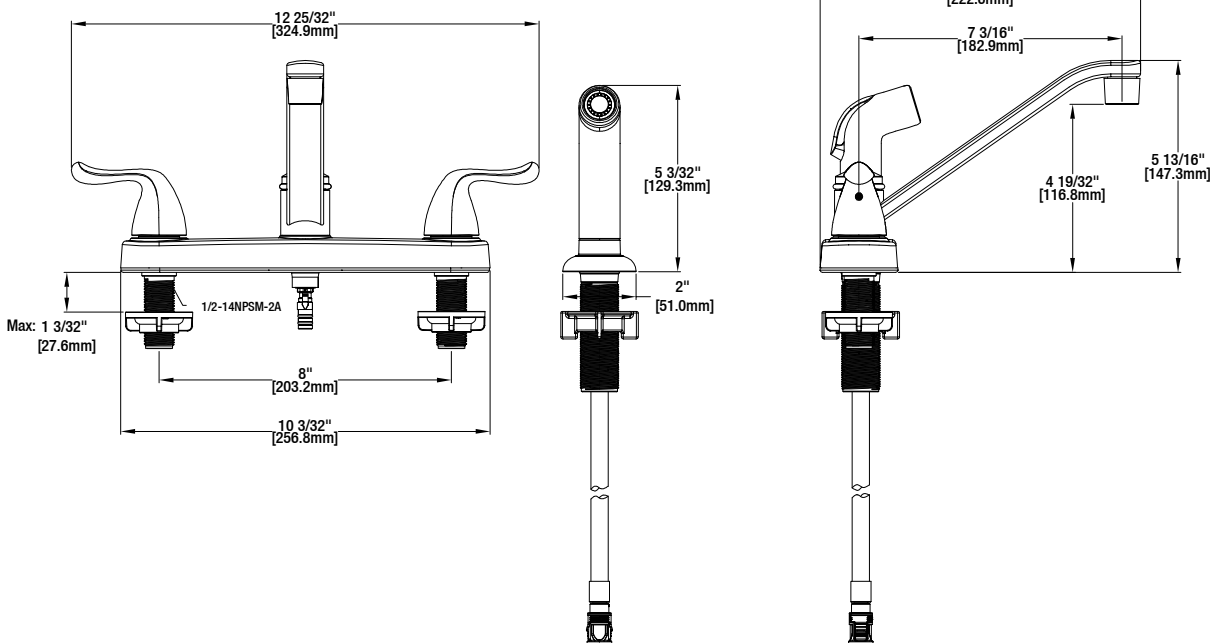

Specifications

Constructor 2-Handle Standard Kitchen Faucet with Side Sprayer

MODEL	SKU #	FINISH
HD67099-1A01	1002974601	Chrome

FEATURES

- Requires 4-Hole Sink with 8" On-Center
- 1/2" IPS Connections
- Max Flow Rate: 1.8 gpm (6.8 L/min) at 60 psi
- Max. Deck Thickness: 1 1/16"
- Spout Reach: 7 3/16"
- Spout Height: 5 13/16"
- 1/4 Turn Washerless for Lifetime Drip-Free Operation
- With Side Sprayer
- Exposed Aerator

CODE COMPLIANCE

- IAPMO Certified: ASME A112.18.1/CSA B125.1
- NSF 61 Section 9
- NSF 372
- Calgreen Certified
- Meets AB 1953 Lead Standard
- ADA Compliant

WARRANTY

- Limited Lifetime Warranty

INSTALLATION DIMENSIONS