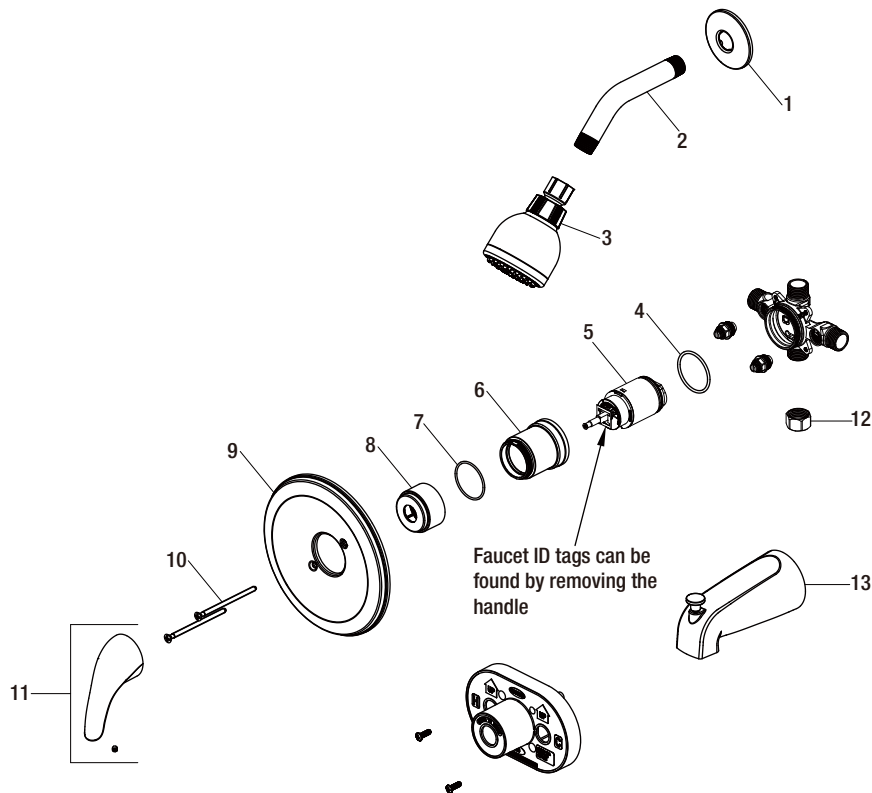

Replacement Parts List

Aragon WaterSense 1-Handle Tub and Shower Faucet

MODEL	SKU #	FINISH
HD874X-0001	1002831909	Chrome

Many replacement parts can be purchased online or at your local store. Please use the table below to identify the part SKU number needed, go to HOMEDEPOT.COM, and check for online and store availability. If you can't find the part you are looking for, please call 1-855-HD-GLACIER.

Part	Description	Part #	Internet SKU #	Store SKU #
1	Shower flange	RP3804601		
2	Shower arm	RP3801901	204511126	663433
3	Shower head	RP3830101		
4	O-ring	RP60101		
5	Cartridge	RP22020	206126082	
6	Bonnet nut	RP7032701		
7	O-ring	RP60091		

Part	Description	Part #	Internet SKU #	Store SKU #
8	Sleeve	RP8029701		
9	Escutcheon	RP8019101	206129260	
10	Escutcheon screw	RP5006601	202251603	331780
11	Handle assembly	RP1357701		
12	Plug	RP70365		
13	Spout	RP3308801		