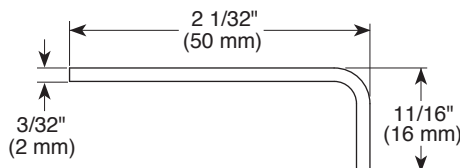

52634-▲18VP-PK

Submitted Model No.: _____

Specific Features: _____

52634-▲18VP-PK 1.75 GPM

-  Full Spray
-  Massage Spray
-  High efficiency Spray
-  Full Spray w/ Massage
-  Pause

see what Delta can do™

SHOWERHEAD

- 5-Setting Touch-Clean® Shower Head
- High Velocity Eco Spray
- Vandal-Resistant

STANDARD SPECIFICATIONS:

- Standard 1/2" pipe fitting.
- Maximum 1.75 gpm @ 80 psi, 6.6 L/min @ 550 kPa
- Hexagon screw thread size is M4*0.7mm.
- Showerhead with five spray settings - not a positive shut-off
- Change spray modes with easy turn dial