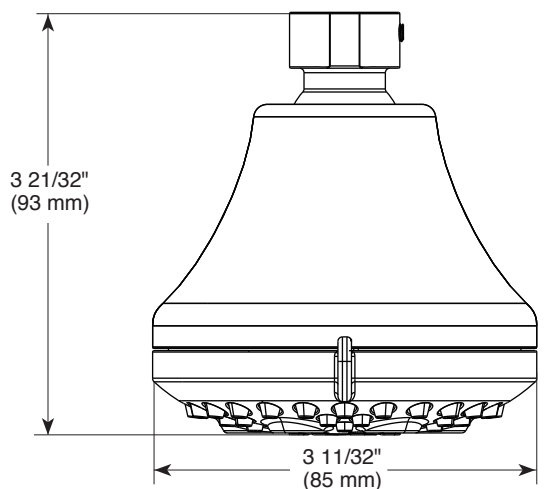

52634-▲18VP-PK

Submitted Model No.: _____

Specific Features: _____

52634-▲18VP-PK 1.75 GPM

-  Full Spray
-  Massage Spray
-  High efficiency Spray
-  Full Spray w/ Massage
-  Pause

see what Delta can do™

SHOWERHEAD

- 5-Setting Touch-Clean® Shower Head
- High Velocity Eco Spray
- Vandal-Resistant

STANDARD SPECIFICATIONS:

- Standard 1/2" pipe fitting.
- Maximum 1.75 gpm @ 80 psi, 6.6 L/min @ 550 kPa
- Hexagon screw thread size is M4*0.7mm.
- Showerhead with five spray settings - not a positive shut-off
- Change spray modes with easy turn dial