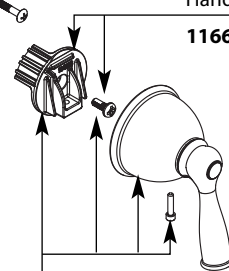

Handle Adapter Kit

116653