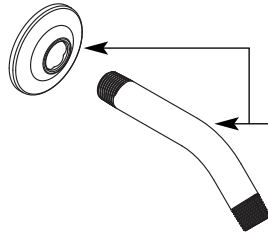

Buy it for looks. Buy it for life.®

Illustrated Parts

■ Order by Part Number

BANBURY®		
Single-Handle Tub/Shower Valve		
MODEL	TYPE	FINISH
82910	Tub/Shower	Chrome
82910CBN	Tub/Shower	Classic Brushed Nickel
82910BRB	Tub/Shower	Mediterranean Bronze
82910SRN	Tub/Shower	Spot Resist Brushed Nickel
82912CBN	Shower Only	Classic Brushed Nickel
82912SRN	Shower Only	Spot Resist Brushed Nickel
82910EP	Tub/Shower	Eco-Performance Chrome
82910EPSRN	Tub/Shower	Eco-Performance Spot Resist Brushed Nickel
82910EPBRB	Tub/Shower	Eco-Performance Mediterranean Bronze
82912EPSRN	Shower Only	Eco-Performance Spot Resist Brushed Nickel

Showerhead

- 156960** Chrome
- 156960BRB** Mediterranean Bronze
- 156960SRN** Spot Resist Brushed Nickel *(Use for Classic Brushed Nickel and Spot Resist Brushed Nickel)*
- 156960EP** Eco-Performance Chrome
- 156960EPBRB** Eco-Performance Mediterranean Bronze
- 156960EPSRN** Eco-Performance Spot Resist Brushed Nickel

Shower Arm & Flange

- A704** Chrome
- A704CBN** Classic Brushed Nickel
- A704BRB** Mediterranean Bronze
- A704SRN** Spot Resist Brushed Nickel

Retainer Clip

96914

Replacement Cartridge

1222

Cartridge Repair Kit
(Contains grommets, grease pack, and all necessary O-Rings)

Diverter Tub Spout

- 3806** Chrome
- 3806CBN** Classic Brushed Nickel
- 3806BRB** Mediterranean Bronze
- 3806SRN** Spot Resist Brushed Nickel

Cup Seal Kit

101237