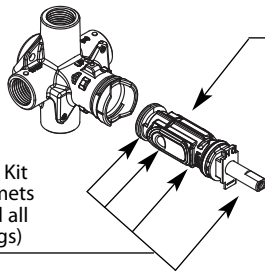

Replacement Cartridge

1222