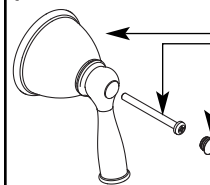

Buy it for looks. Buy it for life.®

Illustrated Parts

■ Order by Part Number

BANBURY®		
Single-Handle Tub/Shower Valve		
MODEL	TYPE	FINISH
82910	Tub/Shower	Chrome
82910CBN	Tub/Shower	Classic Brushed Nickel
82910BRB	Tub/Shower	Mediterranean Bronze
82910SRN	Tub/Shower	Spot Resist Brushed Nickel
82912CBN	Shower Only	Classic Brushed Nickel
82912SRN	Shower Only	Spot Resist Brushed Nickel
82910EP	Tub/Shower	Eco-Performance Chrome
82910EPSRN	Tub/Shower	Eco-Performance Spot Resist Brushed Nickel
82910EPBRB	Tub/Shower	Eco-Performance Mediterranean Bronze
82912EPSRN	Shower Only	Eco-Performance Spot Resist Brushed Nickel

96988

Stop Tube Kit

- 96987** Chrome
- 96987BN** *(Use for Classic Brushed Nickel and Spot Resist Brushed Nickel)*
- 96987WR** *(Use for Mediterranean Bronze)*

Temperature Limit Stop Kit

106479

Escutcheon Screws

- 15528** Chrome
- 163ST** Satine *(Use for Classic Brushed Nickel and Spot Resist Brushed Nickel)*
- 163WR** Wrought Iron *(Use for Mediterranean Bronze)*

FOR MODELS BEFORE 8/2/2010		
Handle Kit	Handle Cap & Screw	
141659	115055	Chrome
141659BN	115055CBN	Classic Brushed Nickel
141659BRB	115055BRB	Mediterranean Bronze
141659SRN	115055SRN	Spot Resist Brushed Nickel

Diverter Tub Spout

- 3806** Chrome
- 3806CBN** Classic Brushed Nickel
- 3806BRB** Mediterranean Bronze
- 3806SRN** Spot Resist Brushed Nickel

Cup Seal Kit

101237