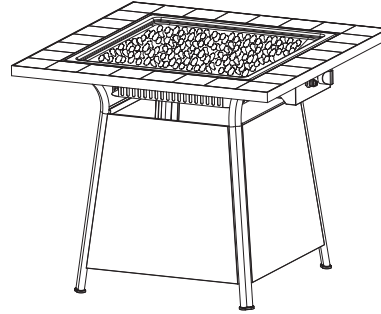

Model Number
GAD1001B
**LP Gas Outdoor
Firebowl with
Tile**

Made in: China
Manufactured for: Blue Rhino Global Sourcing, Inc.
Winston-Salem, NC 27105 USA
Description: LP Gas Outdoor Fireplace
Qty: 1 Piece, 1 Carton
PO#: XXXXXXXX
Item Number: GAD1001B
Net Weight: XX lbs. / XX.X kgs.
Gross Weight: XX lbs. / XX.X kgs.
Measurements: 87.5 cm x 88 cm x 27 cm