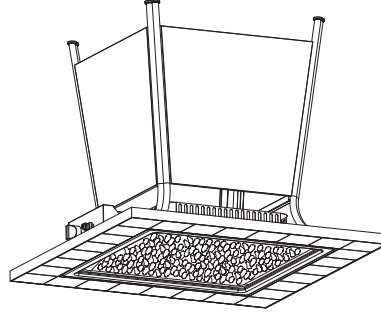

@ 18%

127 mm 880 mm 127 mm

270 mm

875 mm

270 mm

875 mm

30 mm

**LP Gas Outdoor
Firebowl with
Tile**
Model Number
GAD1001B

WARNING:
For outdoor use only.
Firebowl should not be used on wooden decks, or flammable surfaces.
Use in well ventilated area away from flammable liquids and materials.
Chemicals known to the State of California to cause, birth defects, or
other reproductive harm are created by the combustion of propane.
Do not leave firebowl unattended.

Model Number
GAD1001B

THIS END UP • STORE IN A COOL DRY PLACE

Model Number
GAD1001B