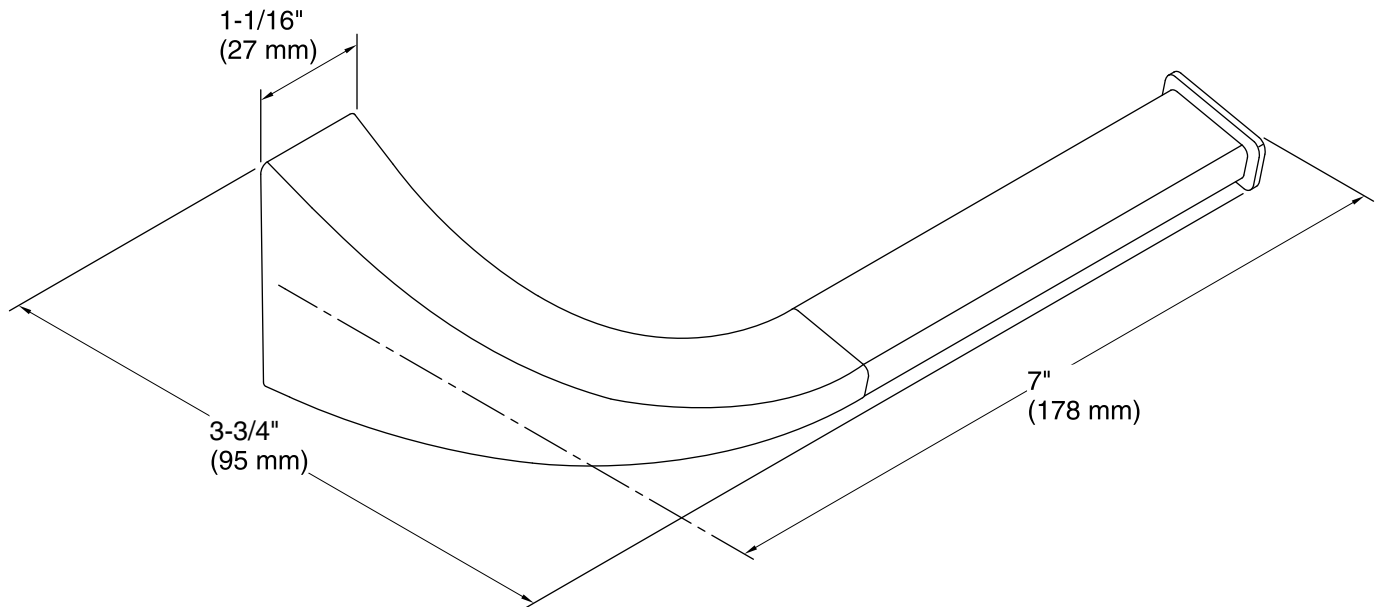

CP	Polished Chrome
----	-----------------

BN	Vibrant® Brushed Nickel
----	-------------------------

Technical Information

All product dimensions are nominal.

Notes

Install this product according to the installation instructions.