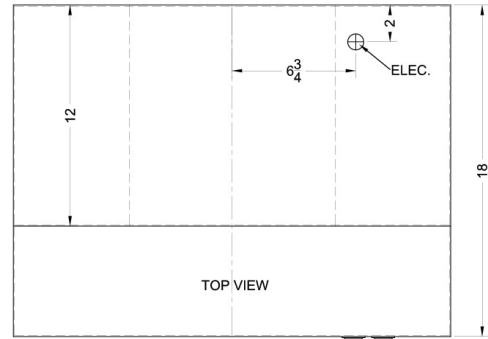

# H1720W

5" x 20" x 18" (H x W x D)

20 inch wide ductless range hood in white finish

## H1720W Specifications:

Overview	
Height of Cabinet	5.0" (13 cm)
Width	20.0" (51 cm)
Depth	18.0" (46 cm)
Cabinet	White
Weight	14.0 lbs. (6 kg)
Shipping Weight	15.0 lbs. (7 kg)
Parts & Labor Warranty	1 Year

MODEL NO.	WIDTH
H1720	19 7/8"
H1724	23 7/8"
H1730	29 7/8"
H1736	35 7/8"