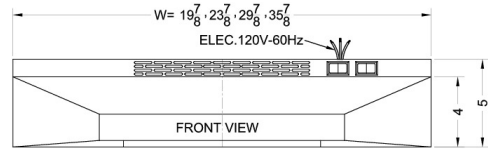

### Product Features:

20" width	Designed to match 20 inch ranges; also available in 24, 30, and 36 inch widths
Ductless range hood	Use for recirculating operation
White finish	Stainless steel and black range hoods also available in this size and series
Two-speed fan	Variable speed for more ventilation options
Light	Switchable light offers more convenience in your kitchen
Aluminum-charcoal filter	Provides thorough filtering to reduce odors
Made in the USA	Solidly constructed for years of use
More sizes available	Additional sizes can be specially ordered (minimums apply)

## H1720W Specifications:

Overview	
Height of Cabinet	5.0" (13 cm)
Width	20.0" (51 cm)
Depth	18.0" (46 cm)
Cabinet	White
Weight	14.0 lbs. (6 kg)
Shipping Weight	15.0 lbs. (7 kg)
Parts & Labor Warranty	1 Year

MODEL NO.	WIDTH
H1720	19 7/8"
H1724	23 7/8"
H1730	29 7/8"
H1736	35 7/8"