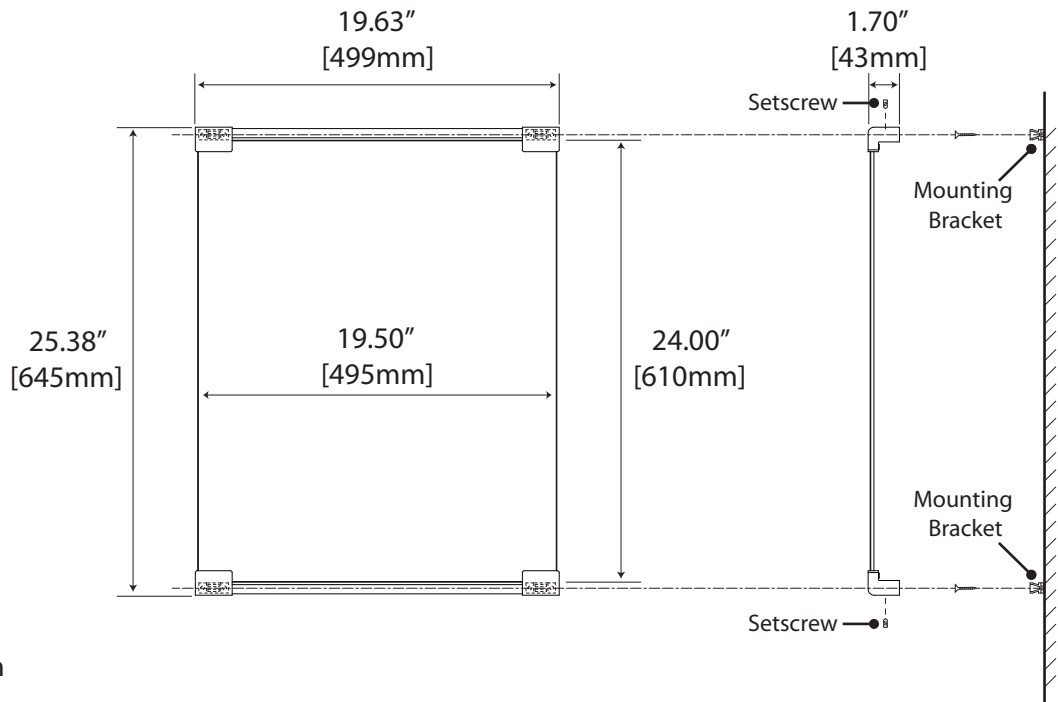

Vertical Configuration

Vertical and Horizontal  
Fixed Mount Décor Mirror

#1523 (Chrome)  
#1524 (Satin Nickel)

Horizontal Configuration