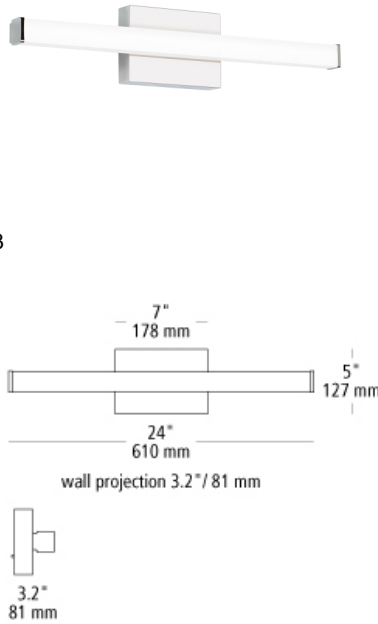

## lufe square 24 bath

### DESCRIPTION

When a sleek, contemporary solution is in order, the Lufe Square rectilinear vanity bath light by LBL Lighting is the answer. Its soft, energy efficient integrated LED light delivers a 2700K or 3000K color temperature at 90 CRI. The lighting fixture's substantial, rectangular backplate cleanly cradles the Frosted Acrylic lens and complements the angular end caps along with cleverly hidden hardware to finish the look. The bath light comes with a choice of either a Polished Chrome or a Satin Nickel finish. Lufe Square is 5" high with a 3.2" extension, making it ADA compliant, and it's available in three lengths: 24", 36" and 48". Damp-rated and dimmable. LED includes 23.3 watt 1676 delivered lumens 90 CRI 2700K or 3000K LED module. Dimmable with a low-voltage electronic dimmer. Mounts vertically or horizontally. ADA compliant. 120v or 277v.

### WEIGHT

2.25-2.25lb / 1.02-1.02kg ±

polished chrome