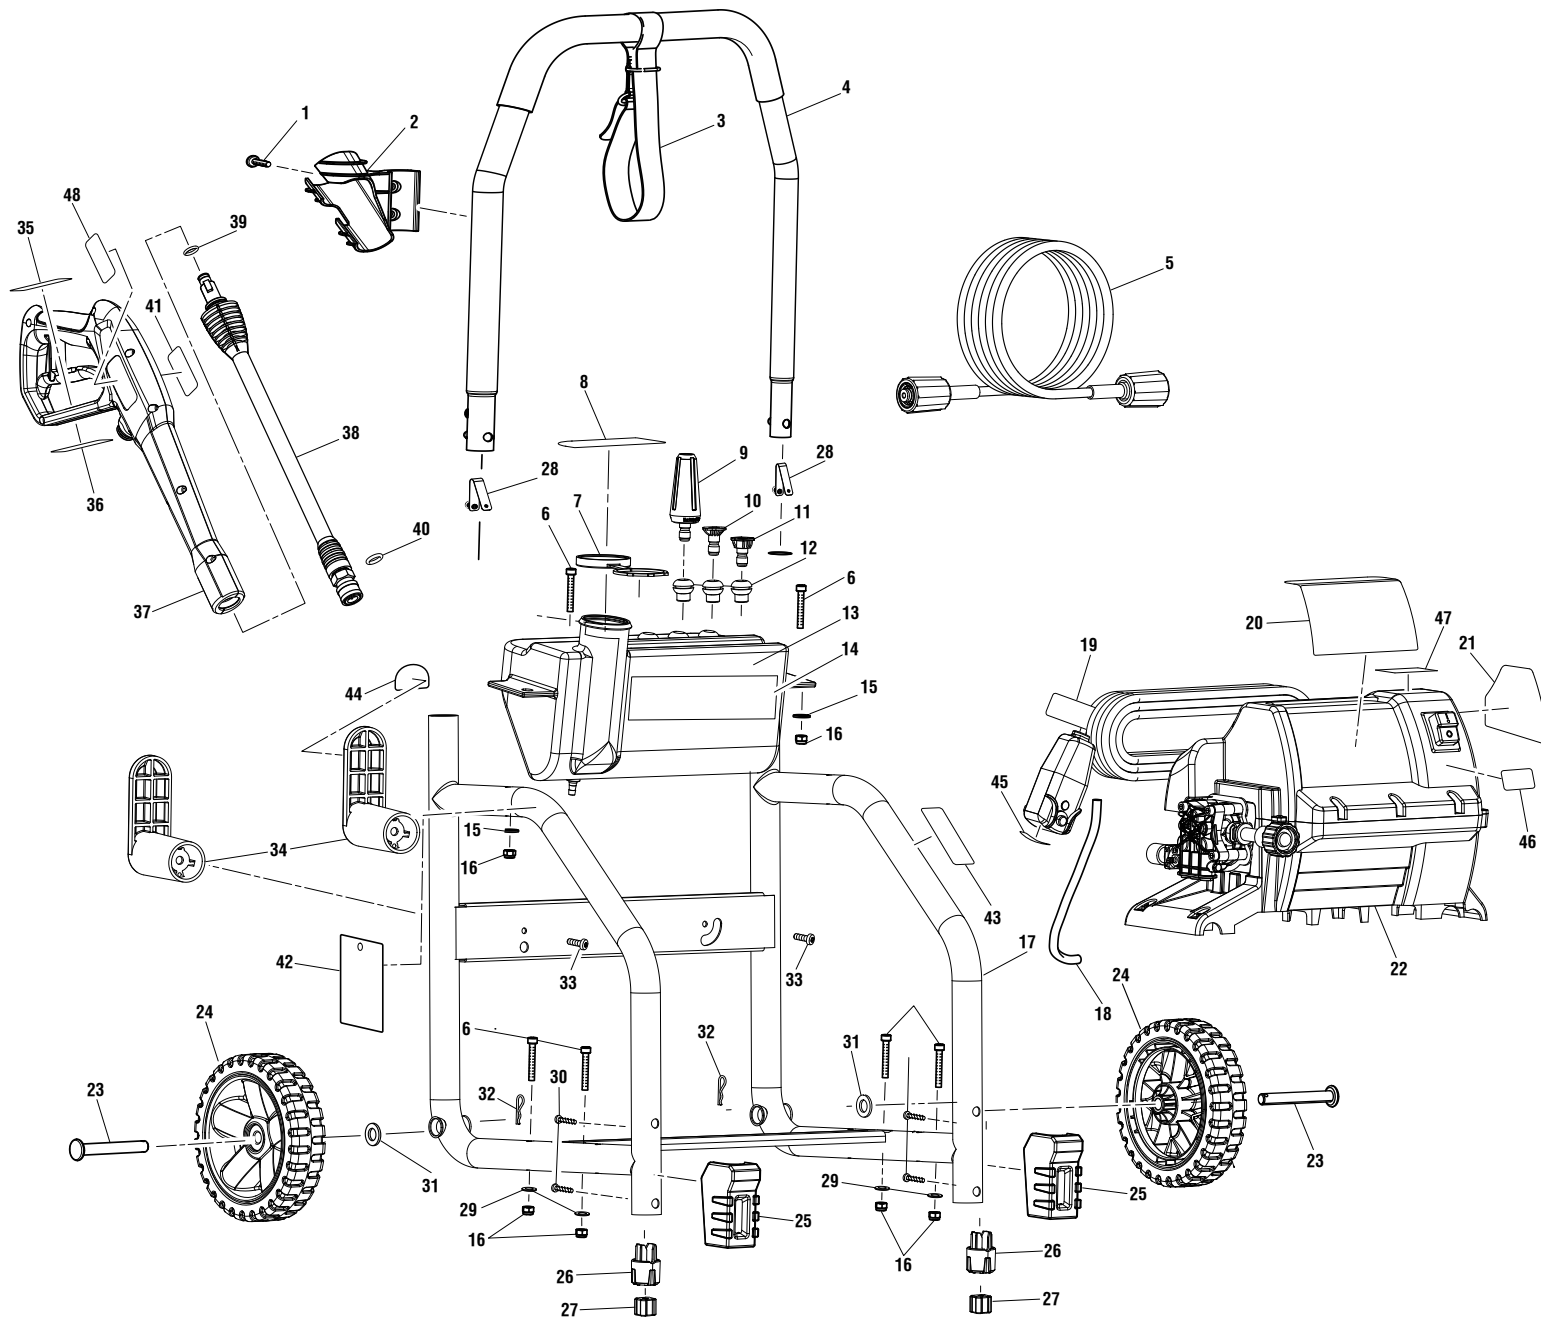

FIGURE A

RYOBI PRESSURE WASHER – MODEL NO. RY14122

The model number will be found on a label attached to pump housing. Always mention the model number in all correspondence regarding your **PRESSURE WASHER** or when ordering replacement parts.

FIGURE A PARTS LIST

KEY NO.	PART NUMBER	DESCRIPTION	QTY	KEY NO.	PART NUMBER	DESCRIPTION	QTY
1	660481019	Bolt (M6 x 20 mm).....	1	27	570554008	Foot Pad.....	2
2	519313010	Trigger Handle Holder.....	1	28	308421002	Spring Clip w/Button.....	2
3	310801004	Hose Storage Strap.....	1	29	678600010	Washer (M6).....	6
4	310224052	Handle Assembly.....	1	30	661610008	Screw (M3.5 x 20 mm).....	4
5	308835065	High Pressure Hose.....	1	31	678889003	Washer (2 in.)	4
6	660481015	Screw (M6 x 40 mm).....	6	32	678238002	Hitch Pin	2
7	310650007	Detergent Tank Cap.....	1	33	661403019	Screw (ST4.8 x 19 mm).....	2
8	940617119	Quick Start Label.....	1	34	522037003	Cord Wrap Arm.....	2
9	308311014	Turbo Nozzle.....	1	35	940324030	Trigger Handle Warning Label (English).....	1
10	308706013	Soap Nozzle.....	1	36	940324024	Trigger Handle Warning Label (French/Spanish)	1
11	308698028	15° Nozzle.....	1	37	308760040	Trigger Handle.....	1
12	561383021	Nozzle Grommet.....	3	38	308494065	Spray Wand (Inc. Key Nos. 39-40).....	1
13	310658010	Detergent Tank Assembly (Inc. Key No. 12).....	1	39	570768007	O-Ring (8 mm x 2 mm)	1
14	940705191	Ryobi Logo Label.....	1	40	570768008	O-Ring (9.5 mm x 2.6 mm)	1
15	638128018	Washer (M6).....	2	41	940904003	Trigger Handle Rating Label.....	1
16	678460001	Lock Nut (M6).....	6	42	940473007	Warning Hangtag.....	1
17	308582050	Main Frame.....	1	43	941486008	Inquires Label.....	1
18	561399009	Injection Hose.....	1	44	941076001	Cord Unlock Label.....	1
19	940324013	Cord Wrap Label.....	1	45	940603006	Cord Plug Label.....	1
20	940779098	Performance Label.....	1	46	940734079	On/Off Switch Label.....	1
21	940707084	Danger Label.....	1	47	941608005	Soap Dilution Label.....	1
22	See Figure B	Pump Housing Assembly.....	1	48	940786027	Trigger Handle Label (Logo Label).....	1
23	620599028	Wheel Axle.....	2	Not Shown:			
24	308451020	Wheel.....	2	990000369	Operator's Manual		
25	570355004	Foot Cover.....	2	990000378	Quick Reference Guide		
26	308909009	Foot (Inc. Key No. 27).....	2