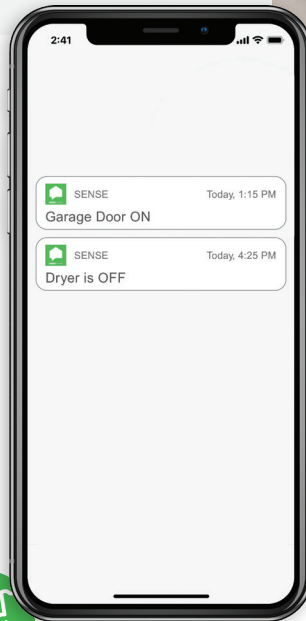

Custom notifications

Create mobile alerts for when your garage door opens, your dryer turns off, your curling iron is left on, and much more.