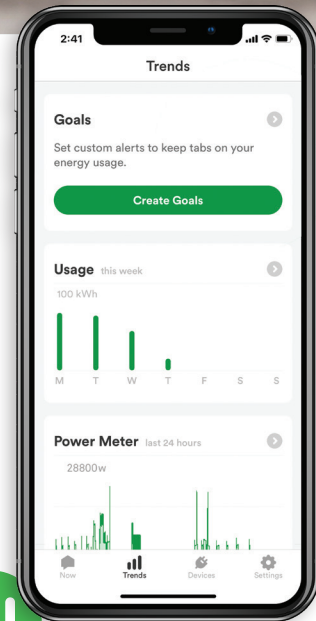

Real-time energy monitoring. Smaller energy bills.

Wiser Energy™ sends you alerts on energy use, home activity, and much more.

Life Is On

Schneider Electric

How does Wiser Energy transform your home?

Wiser Energy installs in your home's electrical panel, and uses machine learning to detect your home's electronics — dishwashers, waffle irons, you name it.

From there, Wiser Energy monitors your home's historical and real-time energy use down to the device level and, through the Square D edition of the Sense app, offers you deep insights into energy use, appliance health, and safety issues.

24/7 access

Make any device smart by seeing what's powered on in your home at any time, from anywhere.

Custom notifications

Create mobile alerts for when your garage door opens, your dryer turns off, your curling iron is left on, and much more.

Manage energy

Use the app's intuitive tools to set energy usage goals, estimate your monthly energy bills, and cut down on energy waste.

Discover how Wiser Energy can make your home safer, greener, and more intelligent at: