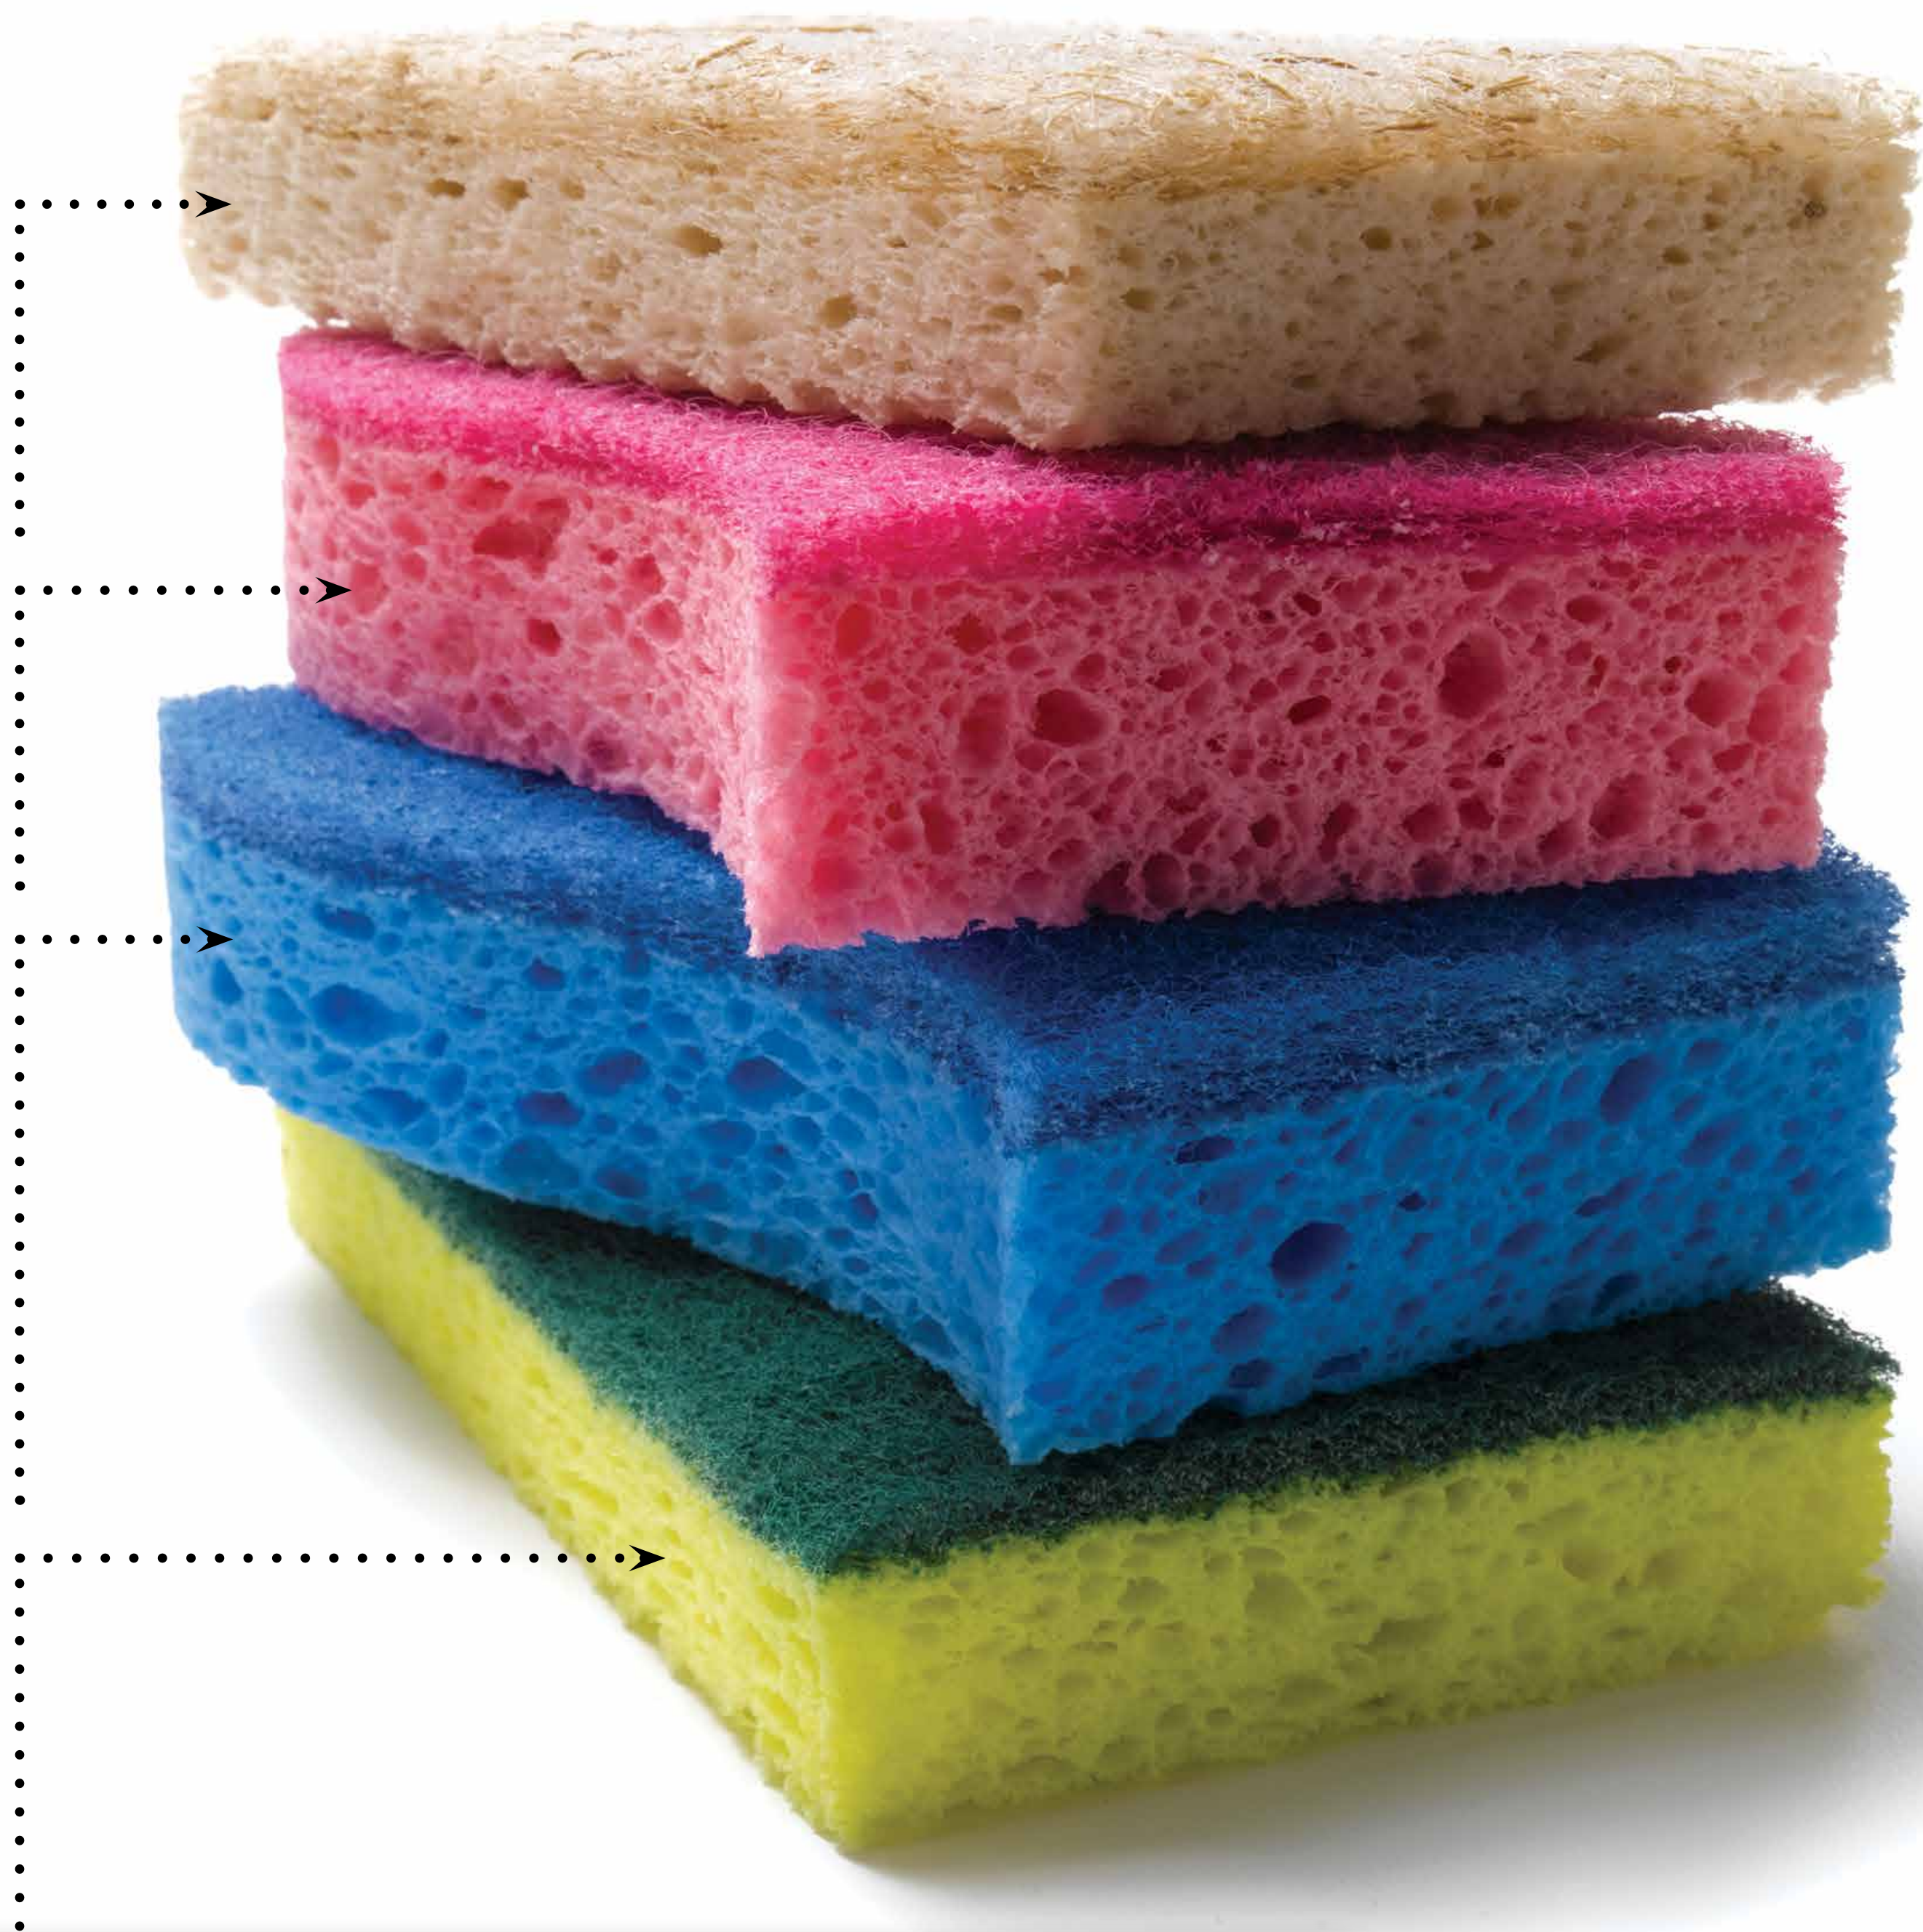

Scotch-Brite
BRAND

**Each of our Scotch-Brite®
Scrub Sponges is designed
for a different purpose**

Heavy Duty Scrub Sponge:

- Removes tough, baked-on messes 50% faster than competitive scrub sponges
- Great for kitchen, garage and outdoors

Non-Scratch Scrub Sponge:

- Cleans fast without scratching
- Safely cleans non-stick cookware

Delicate Care Scrub Sponge:

- Safe and effective gentle cleaning
- Perfect for china and crystal

Greener Clean Scrub Sponge:

- Scouring fibers made with 50% agave fibers; sponge made with 100% plant-based materials
- Great alternative to paper towels; one sponge can outlast 30 rolls

Get it done right. Scotch-Brite.™

Scotch-Brite
BRAND

**Not all scrub sponges
are created equal**

Better Absorption

All Scotch-Brite® Scrub Sponges are made with cellulose, which is 100% plant-based fiber and is better for absorbing than other materials, such as foam.