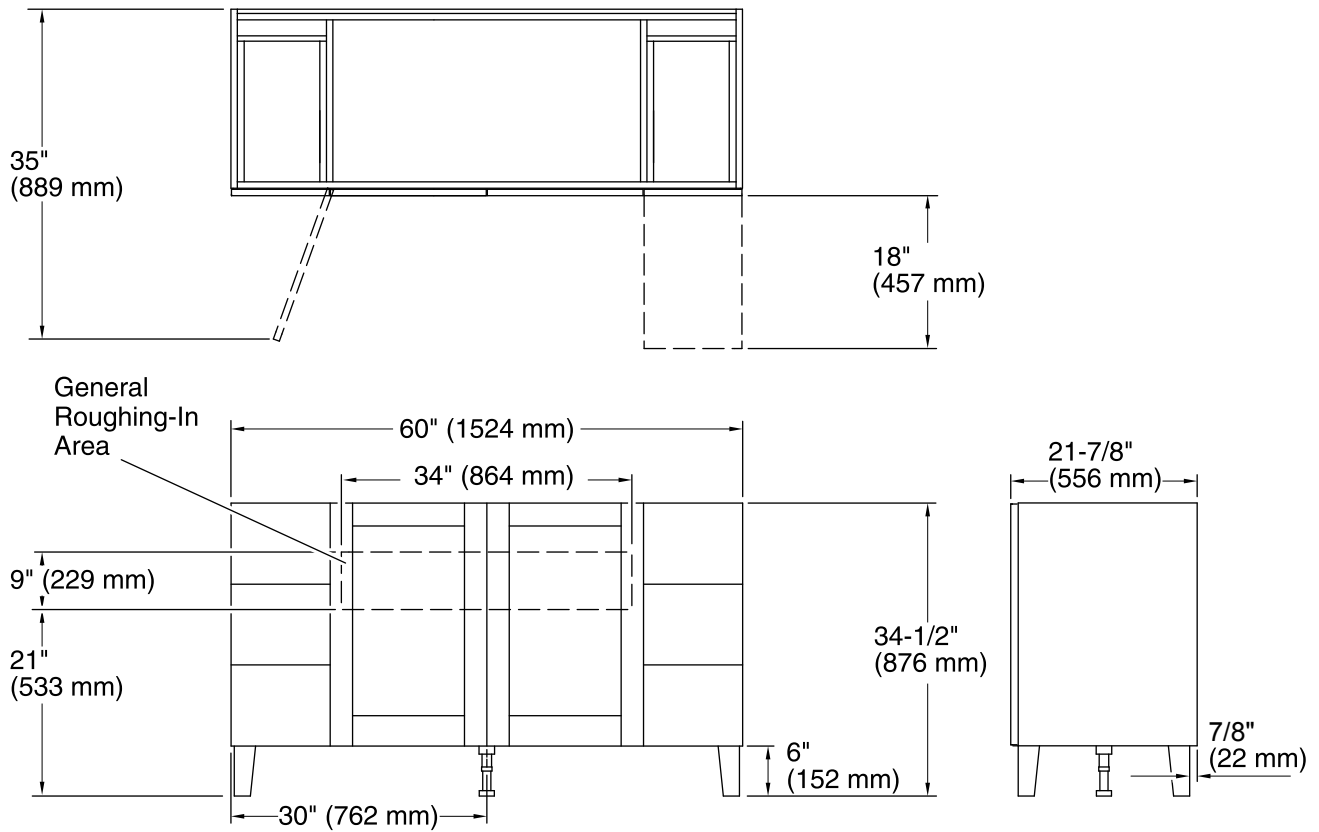

Technical Information

All product dimensions are nominal.

Vanity type: Standard

Notes

Install this product according to the installation guide.

Decorative cabinet hardware is not supplied. Refer to the KOHLER bath accessories line for recommended cabinet hardware to complement your vanity.

Select the type of fastener based upon the wall material. Two 250 lb (113.4 kg) minimum load bearing fasteners are recommended.