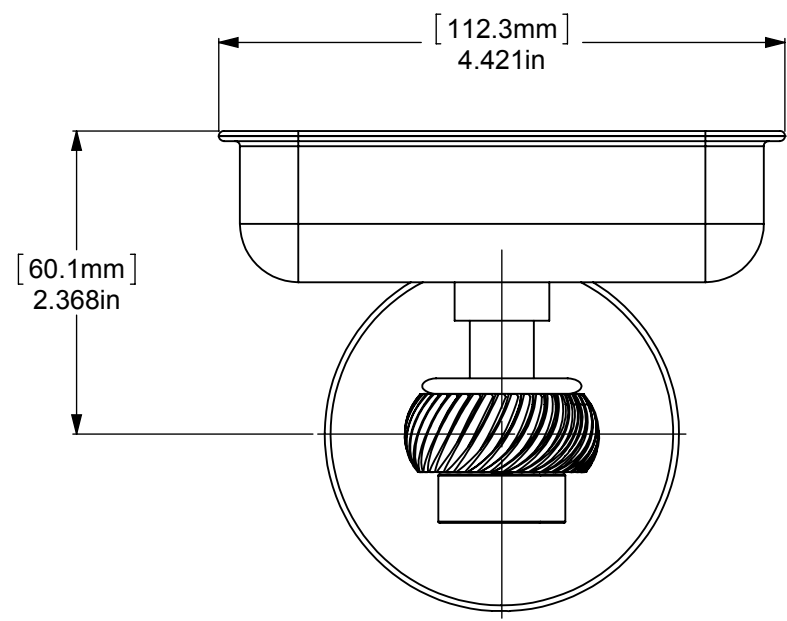

1	BPRD	BASE	1
2	TU12-.2	TUBE	1
3	RGTWT	CONNECTOR	1
4	Card-1	END LOCK	1
5	CRRD-1	RING-1"	1
6	CRRD-12	RING-SMALL	2
7	TU12-.75	TUBE-.75	1
8	HRRTS	PLATE	1

UNLESS OTHERWISE STATED

<b>SolidWorks Student Edition.</b>	$\pm .15\text{mm}$
<b>For Academic Use Only.</b>	$\pm .008\text{mm}$
<b>.XX</b>	
<b>.XXX</b>	

COPYRIGHT © Allied Brass 2017

DRAWN	7/9/2017	I.M	MATERIAL:	BRASS	FINISH	TBD
CHECKED	7/9/2017	P.D	DESCRIPTION:		QUANTITY	TBD
APPROVED	7/9/2017	R.A	Soap Dish with Glass Liner		DRAWING No.	REV
					7132T	0
				SCALE	1:1.5	SHEET: 01 A4