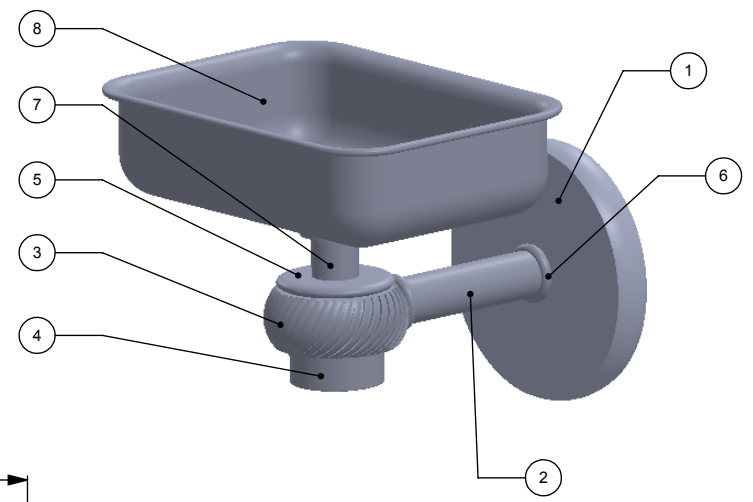

1	BPRD	BASE	1
2	TU12-.2	TUBE	1
3	RGTWT	CONNECTOR	1
4	Card-1	END LOCK	1
5	CRRD-1	RING-1"	1
6	CRRD-12	RING-SMALL	2
7	TU12-.75	TUBE-.75	1
8	HRRTS	PLATE	1

UNLESS OTHERWISE STATED

<b>SolidWorks Student Edition.</b>	$\pm .15\text{mm}$
<b>For Academic Use Only.</b>	$\pm .008\text{mm}$
<b>.XX</b>	
<b>.XXX</b>	

COPYRIGHT © Allied Brass 2017

DRAWN	7/9/2017	I.M	MATERIAL:	BRASS	FINISH	TBD
CHECKED	7/9/2017	P.D	DESCRIPTION:		QUANTITY	TBD
APPROVED	7/9/2017	R.A	Soap Dish with Glass Liner		DRAWING No.	REV
					7132T	0
				SCALE	1:1.5	SHEET: 01 A4