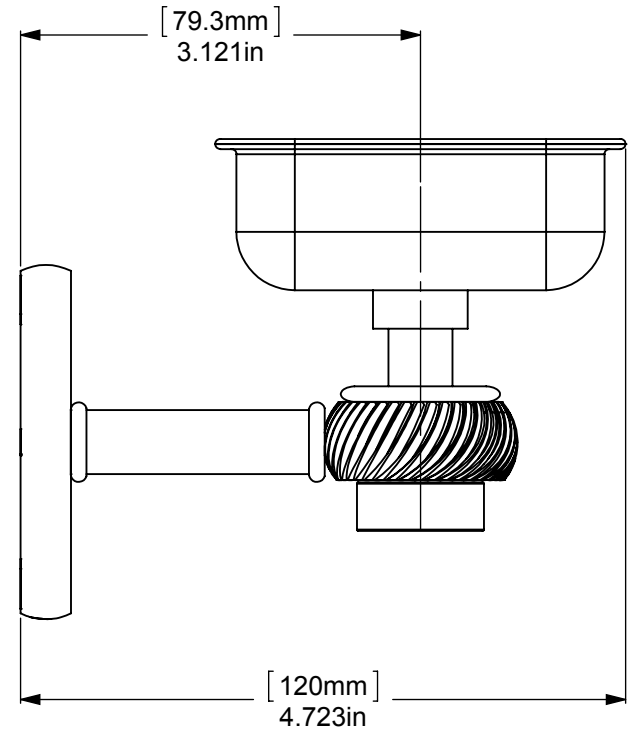

1	BPRD	BASE	1
2	TU12-.2	TUBE	1
3	RGTWT	CONNECTOR	1
4	Card-1	END LOCK	1
5	CRRD-1	RING-1"	1
6	CRRD-12	RING-SMALL	2
7	TU12-.75	TUBE-.75	1
8	HRRTS	PLATE	1

UNLESS OTHERWISE STATED

<b>SolidWorks Student Edition.</b>	$\pm .15\text{mm}$
<b>For Academic Use Only.</b>	$\pm .008\text{mm}$
<b>.XX</b>	
<b>.XXX</b>	

COPYRIGHT © Allied Brass 2017

DRAWN	7/9/2017	I.M	MATERIAL:	BRASS	FINISH	TBD
CHECKED	7/9/2017	P.D	DESCRIPTION:		QUANTITY	TBD
APPROVED	7/9/2017	R.A	Soap Dish with Glass Liner		DRAWING No.	REV
					7132T	0
				SCALE	1:1.5	SHEET: 01 A4