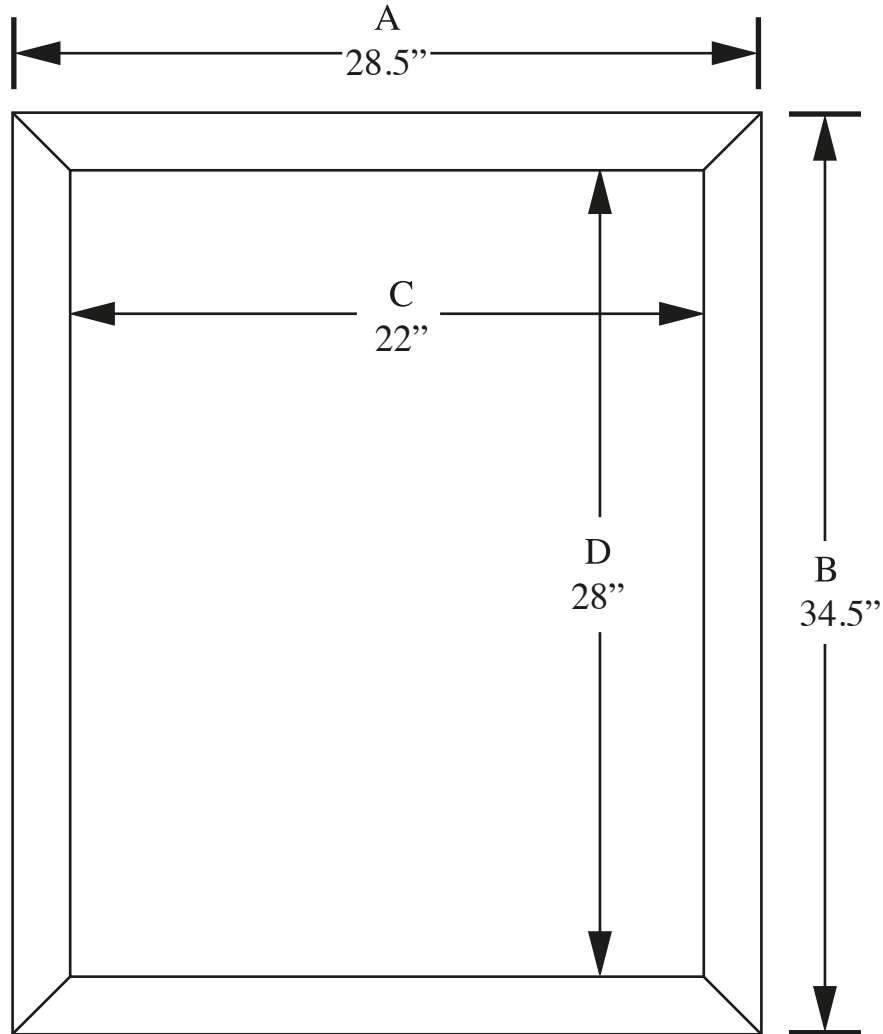

Espresso Mirror

Model #	A	B	C	D
6246	28.5 " 72 cm	34.5 " 88 cm	22 " 56 cm	28 " 71 cm