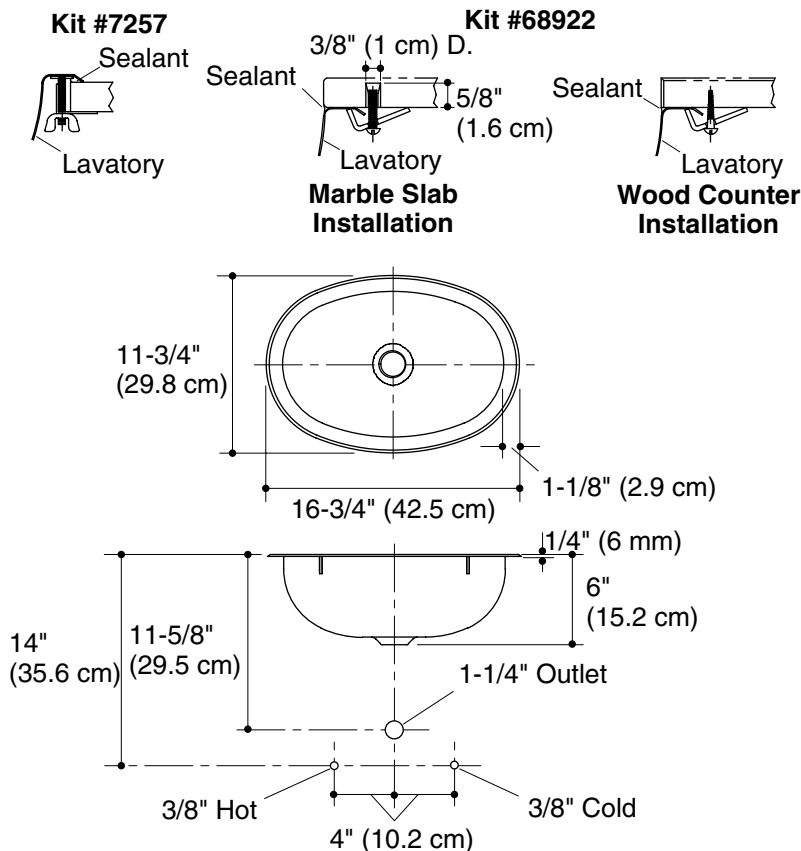

OVAL LAVATORY K-2611

ADA

Features

- 20-gauge stainless steel
- Self-rimming or undercounter
- Installation hardware included for each type of installation
- Without overflow
- Chrome plated brass tube and gasket included to cover the overflow hole in the drain assembly
- 16-3/4" (42.5 cm) x 11-3/4" (29.8 cm)

Product Specification

Oval lavatory shall be made of 20-gauge stainless steel. The lavatory shall be 16-3/4" (42.5 cm) in length and 11-3/4" (29.8 cm) in width. Lavatory shall be either self-rimming or undercounter installation. Lavatory shall include hardware for both types of installation. Lavatory shall be without overflow. Lavatory shall have a chrome plated brass tube and drain gasket to cover the overflow hole in the faucet drain assembly. Lavatory shall be Kohler Model K-2611-_____-_____.

BOLERO®

Technical Information

Fixture*:	basin area	water depth
Lavatory	15" (38.1 cm) x 10" (25.4 cm)	5-1/2" (14 cm)
Drain hole	1-5/8" (4.1 cm) D.	
* Approximate measurements for comparison only.		

Included Components:	
Basin clamp assembly (undercounter)	68922
Basin clamp assembly (self-rimming)	7257
Drain gasket	33507
Tube	1011037-CP
Cut-out template	111579-7

Installation Notes

Install this product according to the installation guide.

Note: Waterproof unprotected overhang area of the underside of wood counter.

	A
Self-rimming (shown)	7" (17.8 cm)
Undercounter	7-3/4" (19.7 cm)