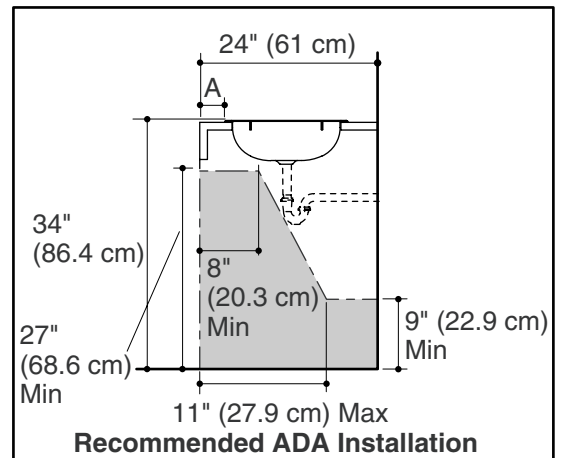

OVAL LAVATORY K-2611

ADA

Features

- 20-gauge stainless steel
- Self-rimming or undercounter
- Installation hardware included for each type of installation
- Without overflow
- Chrome plated brass tube and gasket included to cover the overflow hole in the drain assembly
- 16-3/4" (42.5 cm) x 11-3/4" (29.8 cm)

Product Specification

Oval lavatory shall be made of 20-gauge stainless steel. The lavatory shall be 16-3/4" (42.5 cm) in length and 11-3/4" (29.8 cm) in width. Lavatory shall be either self-rimming or undercounter installation. Lavatory shall include hardware for both types of installation. Lavatory shall be without overflow. Lavatory shall have a chrome plated brass tube and drain gasket to cover the overflow hole in the faucet drain assembly. Lavatory shall be Kohler Model K-2611-_____-_____.

BOLERO®

Technical Information

Fixture*:	basin area	water depth
Lavatory	15" (38.1 cm) x 10" (25.4 cm)	5-1/2" (14 cm)
Drain hole	1-5/8" (4.1 cm) D.	
* Approximate measurements for comparison only.		

Included Components:	
Basin clamp assembly (undercounter)	68922
Basin clamp assembly (self-rimming)	7257
Drain gasket	33507
Tube	1011037-CP
Cut-out template	111579-7

Installation Notes

Install this product according to the installation guide.

Note: Waterproof unprotected overhang area of the underside of wood counter.

	A
Self-rimming (shown)	7" (17.8 cm)
Undercounter	7-3/4" (19.7 cm)