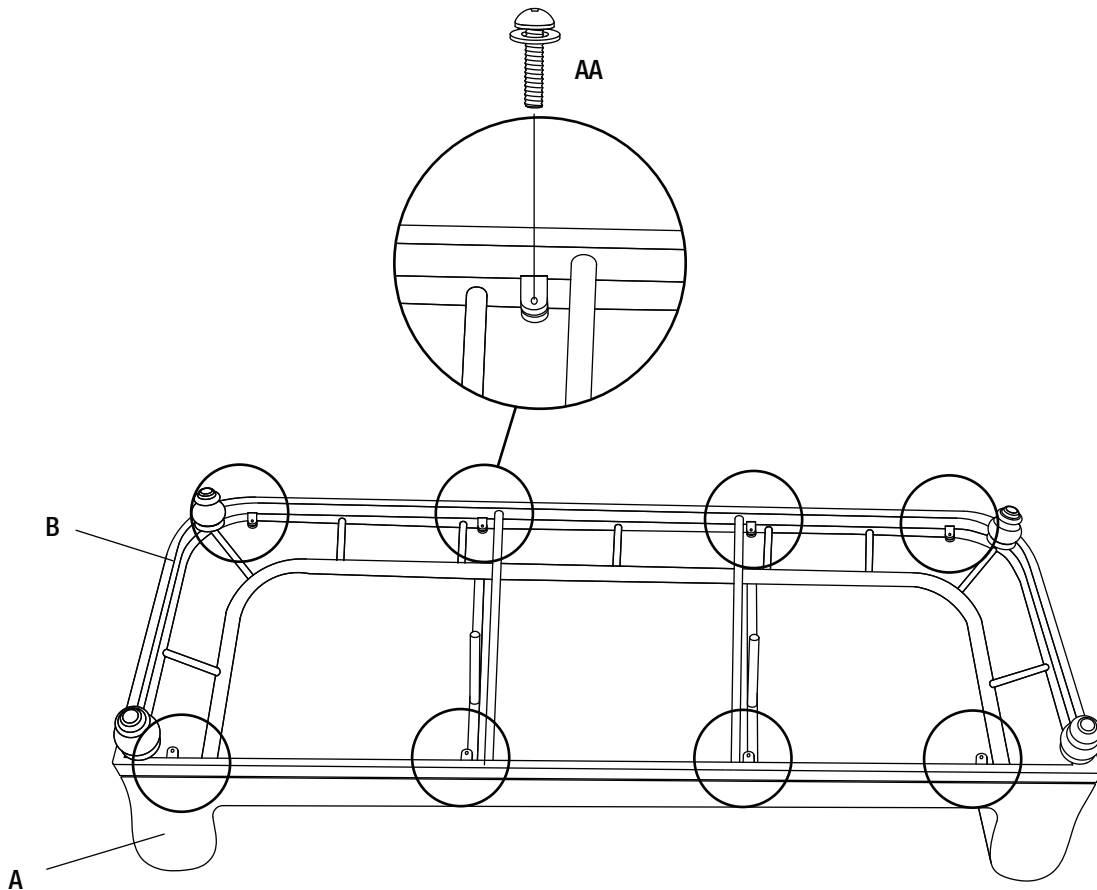

Assembly

1 CONNECTING THE BASE TO THE SEAT

- Attach the base (B) to the seat (A) using M6x25 combination bolts (AA).
- Once all of the bolts are in place, fully tighten all the bolts using the hex wrench (BB).