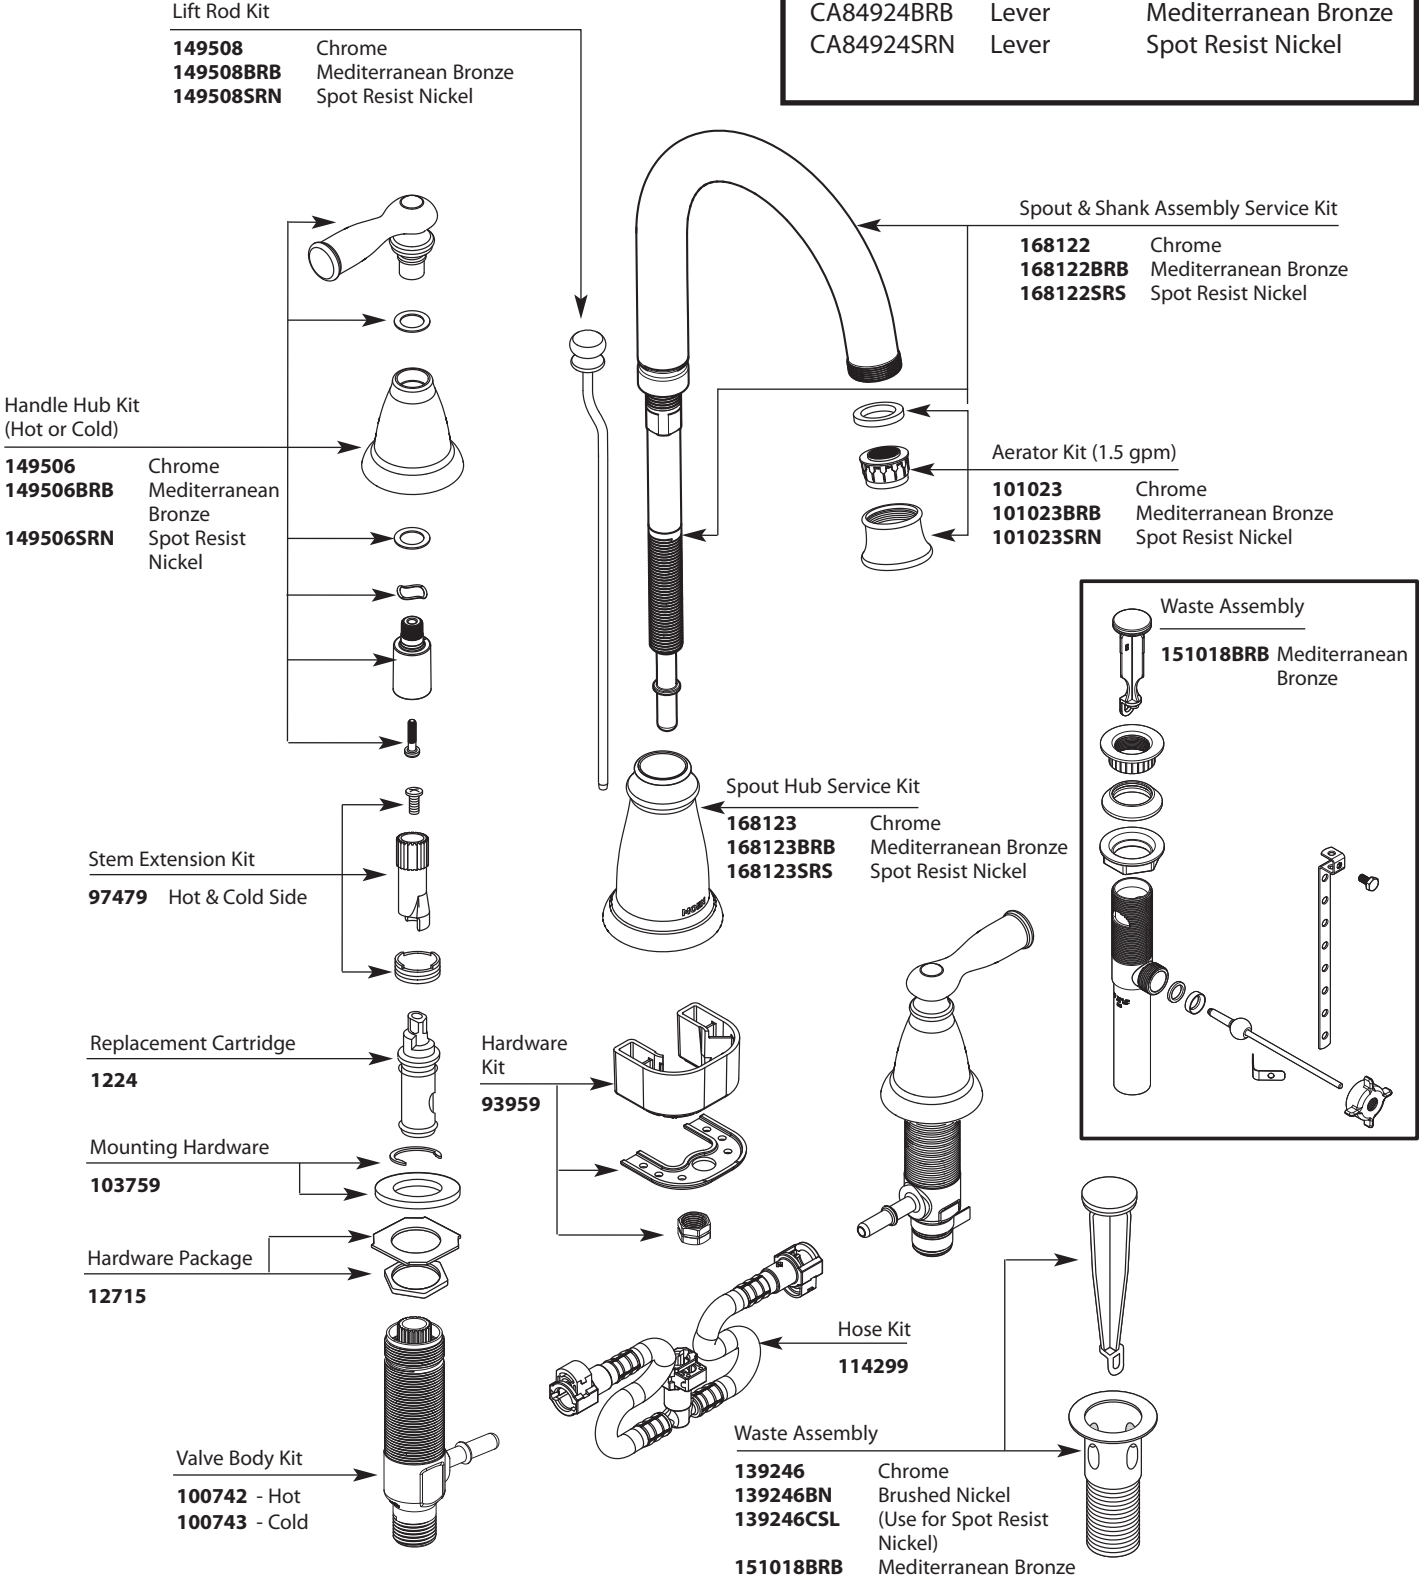

Buy it for looks. Buy it for life.®

■ Order by Part Number

*There is more than 1 version of this model.
Page down to identify the version you have.*

Illustrated Parts

Banbury™ Two-Handle Widespread Lavatory Faucet

MODEL	HANDLE	FINISH
CA84924	Lever	Chrome
CA84924BRB	Lever	Mediterranean Bronze
CA84924SRN	Lever	Spot Resist Nickel

Buy it for looks. Buy it for life.®

Illustrated Parts

■ Order by Part Number

Banbury™		
Two-Handle Widespread Lavatory Faucet		
MODEL	HANDLE	FINISH
CA84924	Lever	Chrome
CA84924CBN	Lever	Classic Brushed Nickel
CA84924BRB	Lever	Mediterranean Bronze
CA84924SRN	Lever	Spot Resist Nickel