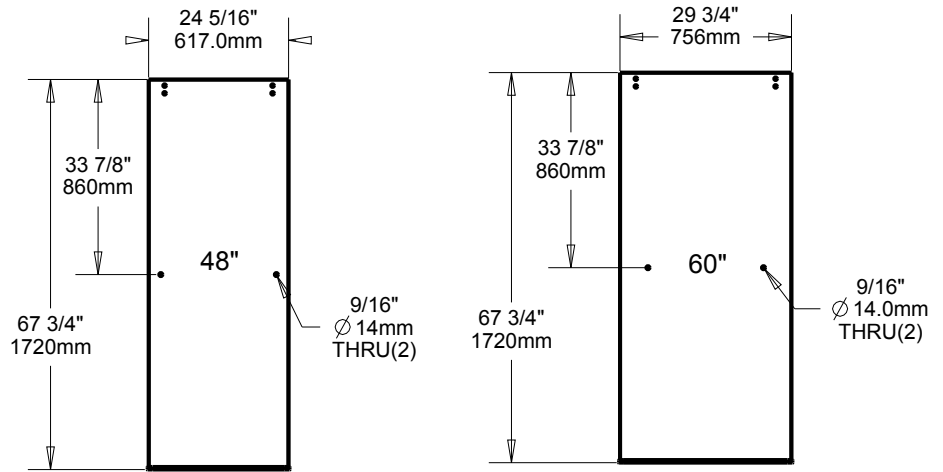

TECHNICAL DATA

Shower Door

3/8"(10mm) SLIDING SHOWER 48 & 60" GLASS PANELS

MATERIALS: 3/8" (10mm) Tempered Glass Panels.

INSTALLATION: Detailed Instructions and Hardware Included in Track Kit (Sold separately) for Easy Installation.

UNIQUE FEATURES: Spot Guard Easy Clean Coating.

Available in Clear, Rain and Niebla.
Includes Pre-Installed Clear Bottom Glazing.

MOD:

48": Fits Doors with an Opening min/max of 43 3/8" - 47 3/8" (110cm - 120cm)

60": Fits Doors with an Opening min/max of 50 1/8" - 58 1/2" (127cm - 149cm)

NOTE: Not compatible with Delta Traditional or Delta Contemporary Track Kits

WARRANTY: 5 Year Limited Warranty.

see what Delta can do