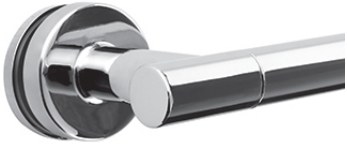

**UNIQUE FEATURES:** Spot Guard Easy Clean Coating.

Available in Clear, Rain and Niebla.  
Includes Pre-Installed Clear Bottom Glazing.

**MOD:**

48": Fits Doors with an Opening min/max of 43 3/8" - 47 3/8" (110cm - 120cm)

60": Fits Doors with an Opening min/max of 50 1/8" - 58 1/2" (127cm - 149cm)

**NOTE:** Not compatible with Delta Traditional or Delta Contemporary Track Kits

**WARRANTY:** 5 Year Limited Warranty.

see what Delta can do

## LYNDALL™ HANDLE

- MATERIALS:** Zinc Posts for All, Stainless Steel Bars for Polished Chrome, Aluminum Bars for Brushed Nickel, Oil Rubbed Bronze & Polished Brass.
- INSTALLATION:** Detailed Instructions and Hardware Included for Easy Installation.
- UNIQUE FEATURE:** Coordinates with Delta® Faucets and Bath Hardware.  
Compatible with All Delta® Sliding Bathtub or Shower Doors.
- WARRANTY:** 5 Year Limited Warranty.