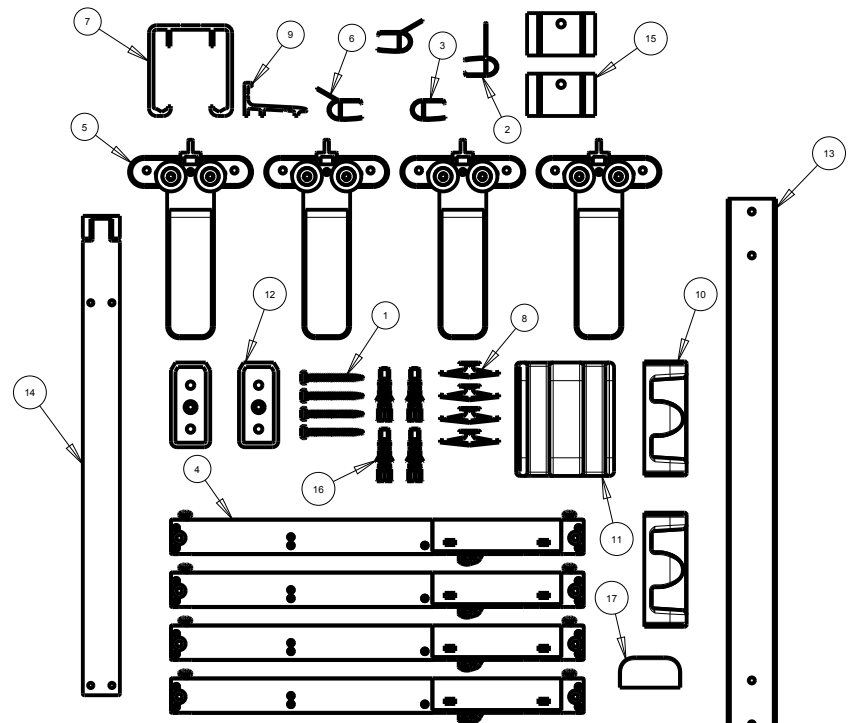

# SHOWER DOOR

# SLIDING MOD STYLE SHOWER TRACK 48-60"

ID	DESCRIPTION	QTY	MATERIAL
1	#8-18 X 1.5" LONG PHILLIPS HEAD	4	SS
2	10mm Blade Seal	1	PVC
3	10mm Bumper Seal	1	PVC
4	10mm Damper	4	ASSEMBLY
5	10mm Door Roller Assembly	4	ASSEMBLY
6	10mm Outer Angle Blade Seal	2	PVC
7	10mm Top Track	1	AL6463
8	Acrylic Wall Anchor	4	NYLON
9	Bottom Track	1	AL6463
10	Bumper	2	PVC
11	Center Divider	1	NYLON
12	Collar Bracket	2	ZINC_DIE_CAST
13	Collar Bracket Template	1	AL6063
14	Damper Drilling Template	1	NYLON
15	Retention Plate	2	NYLON
16	Tile Wall Anchors	4	PVC
17	Trim Cap	1	PVC

**UNIQUE FEATURE:** Constructed of Corrosion Resistant Anodized Aluminum.  
48" - 60" Track Assembly Kit  
Fits 48" Shower Doors with an Opening min/max of 43 3/8" - 47 3/8" (110cm-120cm),  
with a Height of 71 1/2" (182cm).  
Fits 60" Shower Doors with an Opening min/max of 50 1/8" - 58 1/2" (127cm-149cm),  
with a Height of 71 1/2" (182cm).

**NOTE:** Height of 74" (188cm) Required for installation  
Compatible with all 3/8" (10mm) Delta Shower Glass  
Wall Studs located over threshold Required for Installation

**WARRANTY:** 5 Year Limited Warranty.