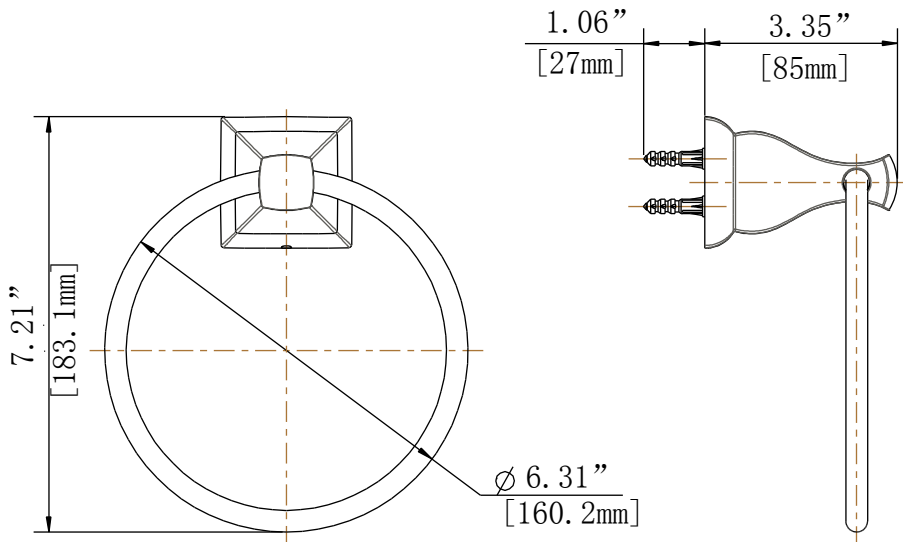

FEATURES

- 6.31"L x 7.21"W x 3.35"H
- Coordinates with Milner Series Bath Products
- Easy Installation
- Includes Mounting Hardware and Plastic Anchors
- Tools Required for Installation:
 - Drill with 1/4" Drill Bit
 - Philips Screwdriver
 - Small Flat Head Screwdriver

**Milner Series
Classic Collection**

Towel Ring

MODEL	FINISH
20120-0527H2	Mediterranean Bronze

Available for purchase or special order at Home Depot stores.

INSTALLATION DIMENSIONS

Glacier Bay reserves the right to make changes in specifications and materials and to change and discontinue models, both without notice or obligation. Dimensions are for reference only.