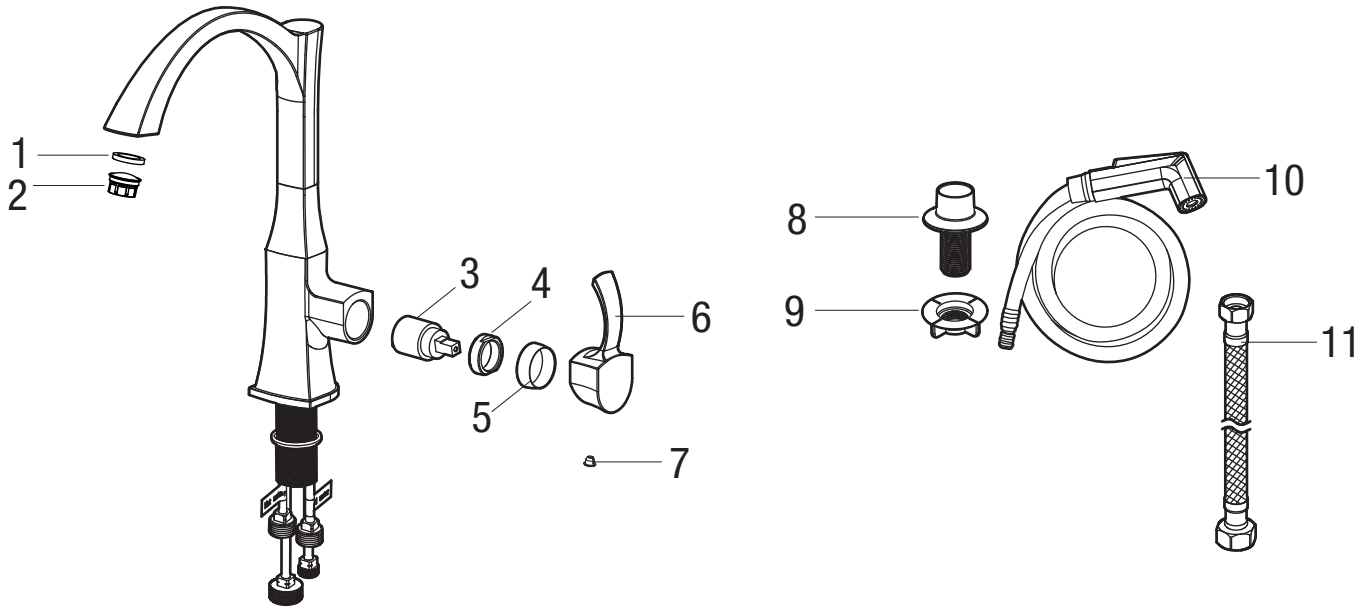

## Replacement Parts List

Glacier Bay Claretta Kitchen Faucet With Side Spray

MODEL	STORE SKU#	FINISH
BE56u02NX	1000-013-032	Stainlee Steel

Part	Description	Part Number
1	Washer	8J213X158X3A
2	Aerator core	82M24021
3	Cartridge	J10300
4	locknut	5YG56U02
5	Trim cap	9ZG16202
6	Handle	80P30BE2
7	Index	80N85070
8	Base	F1518A
9	locknut	
10	Sprayer	
11	Inlet pipe	G08355