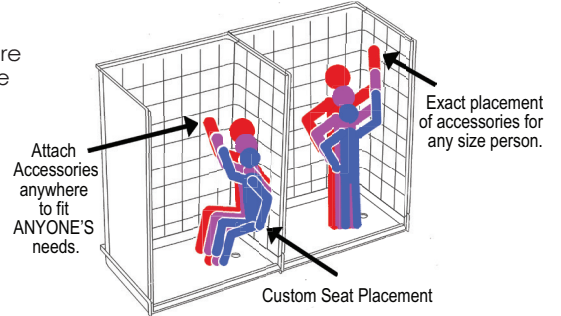

FRONT VIEW

SIDE VIEW

TOP VIEW

Detail of 1.0" Threshold

Disclaimer:

In an effort to continually improve our product, specifications and configurations are subject to change without notice. Before ordering or installing, consider future access to essential equipment. Due to the nature of the materials, dimensions may vary $\pm 1/2"$.

ADAPTABILITY

Customized Accessory Placement

The wood reinforced core walls allow the fixtures to be installed right onto the wall studs by eliminating the need for a drywall backing.

SHOWER DOOR FRIENDLY