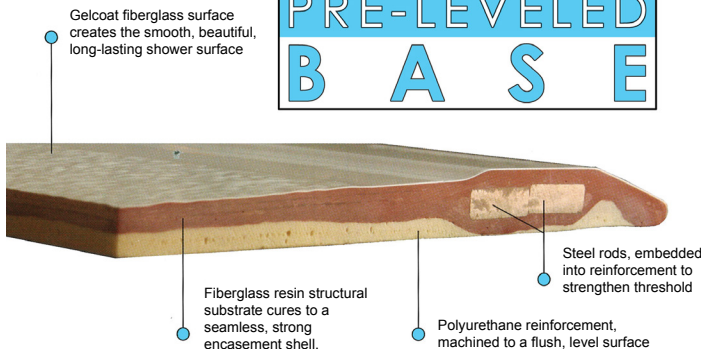

STRENGTH

Wood & Steel Reinforced Walls

Twice the weight and twice the raw materials used in the construction of our showers than listed by any of our competitors. Wood reinforced core walls and high density base. Metal conduit around perimeter of EACH panel for added strength.

Rush orders are available upon request (white only).

No order is too big or small.

SMART PACKING

Multi-piece Shower in a Box

In stock for Rapid Ship

PRE-LEVELLED BASE

Barrier Free 3/4"