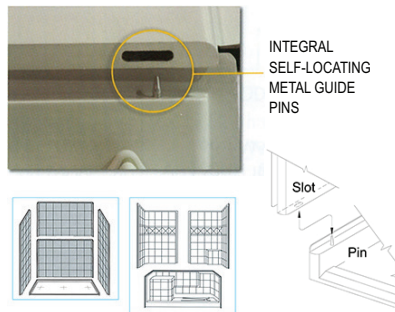

STRENGTH

Wood & Steel Reinforced Walls

Twice the weight and twice the raw materials used in the construction of our showers than listed by any of our competitors. Wood reinforced core walls and high density base. Metal conduit around perimeter of EACH panel for added strength.

ADAPTABILITY

Customized Accessory Placement

The wood reinforced core walls allow the fixtures to be installed right onto the wall studs by eliminating the need for a drywall backing.

SHOWER DOOR FRIENDLY

Your choice: Curtain or Door

Square corners in Ella shower construction allow for framed or frameless shower doors to be installed.

FRONT SIDE INSTALLATION

Aluminum Pin and Slot System for a contractor friendly front side installation.

An installation may be finished in a fraction of the time. No more need to get behind the panels to bolt large panels together.

AVAILABILITY

Your Project won't be held up

Ella showers are manufactured, inspected and shipped directly from the factory within 5 - 7 business days.

Rush orders are available upon request (white only).

No order is too big or small.

SMART PACKING

Multi-piece Shower in a Box

PRE-LEVELLED BASE

Barrier Free 3/4"