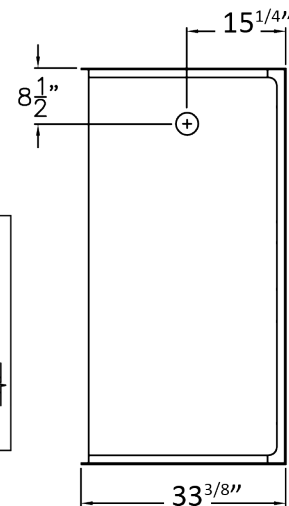

Elite Brilliant Accessories (page 2)

Outside Dimensions: 33.375" W x 60" L x 78" H
Shipping Dimensions: 48" W x 79" L x 84" H
Shipping Weight: 437 lbs.
Net Weight: 423 lbs.
Threshold Height: 1" Change of Level 

Panels:

| | |
|-----------------------------|----------------------------|
| Shower Base | 33.375" W x 60" L x 4.5" H |
| Side Wall Panel Left | 33.375" W x 73.5" H |
| Side Wall Panel Right..... | 33.375" W x 73.5" H |
| Rear Wall Panel Bottom..... | 60" L x 44" H |
| Rear Wall Panel Top..... | 60" L x 29.5" H |

FRONT VIEW

SIDE VIEW

TOP VIEW

Detail of 1.0" Threshold

Disclaimer:

In an effort to continually improve our product, specifications and configurations are subject to change without notice. Before ordering or installing, consider future access to essential equipment. Due to the nature of the materials, dimensions may vary $\pm 1/2"$.