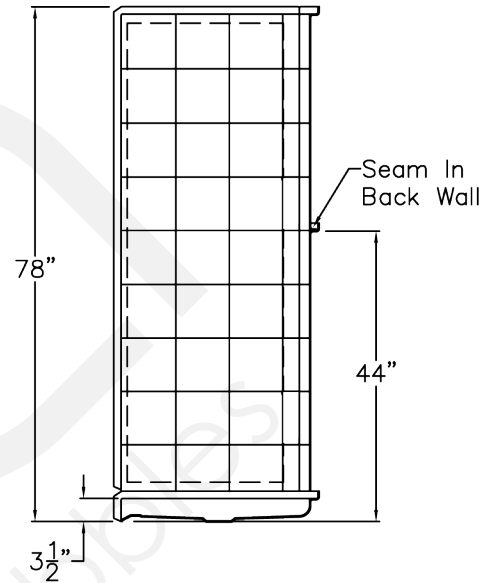

SIDE VIEW

Disclaimer:

In an effort to continually improve our product, specifications and configurations are subject to change without notice. Before ordering or installing, consider future access to essential equipment. Due to the nature of the materials, dimensions may vary $\pm 1/2"$.