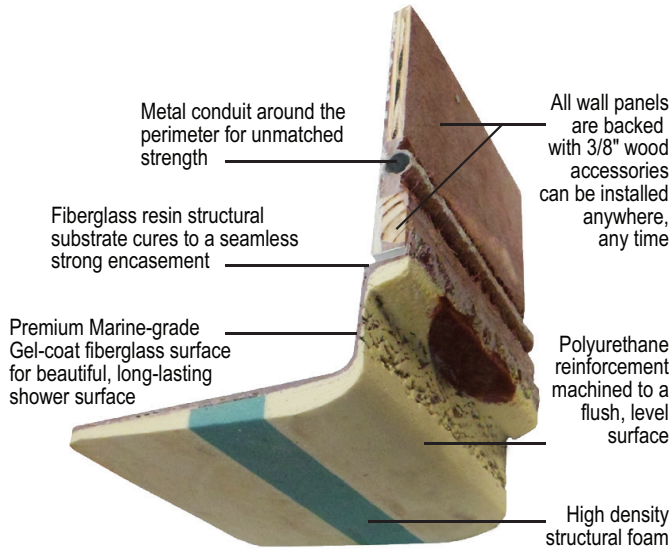

FRONT VIEW

SIDE VIEW

TOP VIEW

Detail of 1.0" Threshold

Disclaimer:

In an effort to continually improve our product, specifications and configurations are subject to change without notice. Before ordering or installing, consider future access to essential equipment. Due to the nature of the materials, dimensions may vary $\pm 1/2"$.

STRENGTH

Wood & Steel Reinforced Walls

Twice the weight and twice the raw materials used in the construction of our showers than listed by any of our competitors. Wood reinforced core walls and high density base. Metal conduit around perimeter of EACH panel for added strength.

ADAPTABILITY

Customized Accessory Placement

The wood reinforced core walls allow the fixtures to be installed right onto the wall studs by eliminating the need for a drywall backing.

SHOWER DOOR FRIENDLY