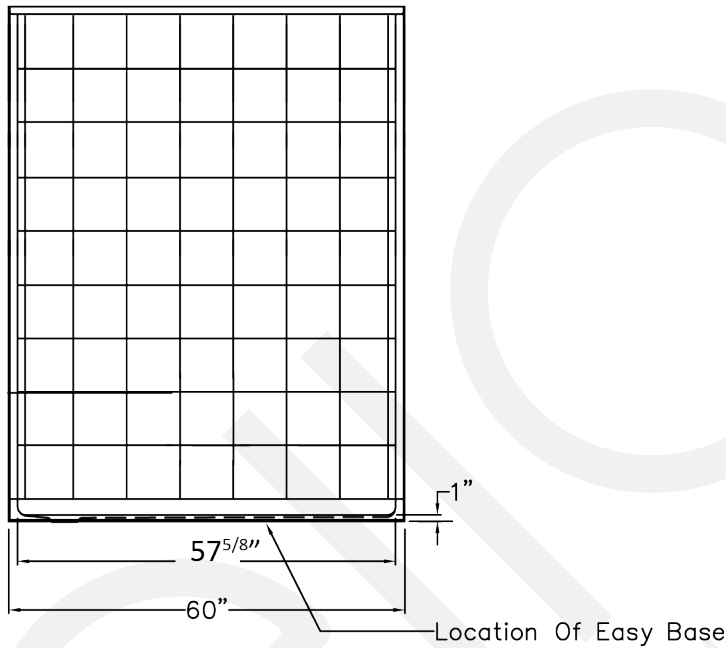

FRONT VIEW

Disclaimer:

In an effort to continually improve our product, specifications and configurations are subject to change without notice. Before ordering or installing, consider future access to essential equipment. Due to the nature of the materials, dimensions may vary $\pm 1/2"$.