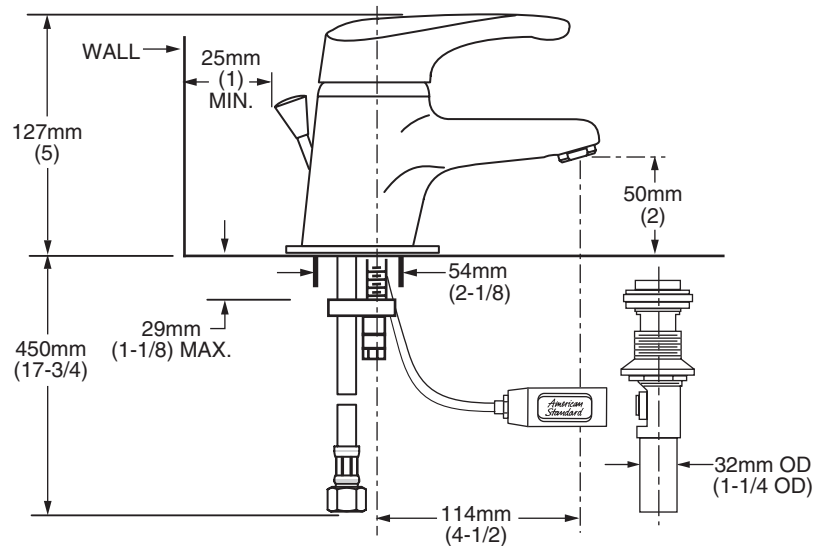

1480.101 Shown.

**MODEL NUMBER:**

- ❑ **1480.101 Lavatory Faucet**  
Metal Speed Connect™ Pop-up drain. Escutcheon plate.
- ❑ **1480.100 Lavatory Faucet**  
Less pop-up drain. Less pop-up hole. Escutcheon plate.

**GENERAL DESCRIPTION:**

Cast brass body and brass escutcheon with all metal handle. Washerless 47mm ceramic disc valve cartridge with integral hot limit safety stop. Braided flexible supply hoses with 3/8" compression connectors. 20 inch (500mm) long flexible stainless steel drain cable is pre-assembled to faucet body. Metal Speed Connect™ drain body with 1-1/4 inch (32mm) tail piece. 2.2 gpm/8.3L/min. maximum flow rate.

**PRODUCT FEATURES:**

- Brass Construction:** Durable. Easy to clean. Ideal for prolonged contact with water.
- Ceramic Disc Valve Cartridge:** Assures a lifetime of drip-free performance.
- Adjustable Hot Limit Safety Stop:** Limits the amount of hot water allowed to mix with cold. Reduces the risk of accidental scalding.
- Low Lead:** Meets NSF Standard 61/Section 9 & Prop 65 lead requirements.
- Exclusive Speed Connect™ Metal Drain:**
  - Fewer parts. Installs in less time.
  - No adjustments required - seals the first time, every time.
  - Flexible stainless steel cable - installs effortlessly in tight spaces.
- Choice of Finishes:** Choice of Polished Chrome, Satin Nickel (PVD) or Polished Chrome with Brass Mixage.

**SUGGESTED SPECIFICATION:**

Single control lavatory fitting shall feature a cast brass body and escutcheon with all metal handle. Shall also feature washerless ceramic disc valve cartridge with integral hot limit safety stop. Shall also feature a metal drain body with stainless steel cable actuation. Fitting shall be American Standard Model # 1480.\_\_\_\_.