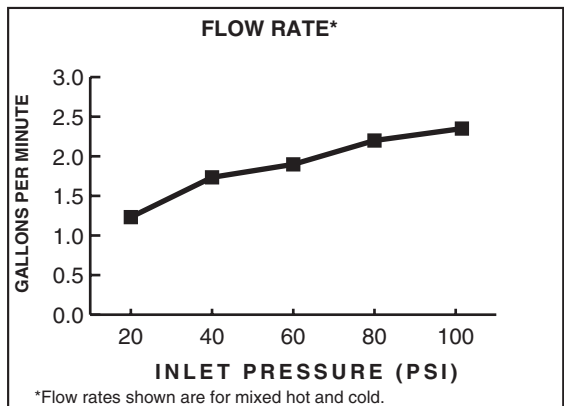

CODES AND STANDARDS

These products meet or exceed the following codes and standards:

- **ANSI A117.1**
- **ASME A112.18.1**
- **NSF 61/Section 9**

Product Number	Description	Finish Options*		
		Polished Chrome	PVD Satin Nickel	PChrome /PVD Brass Mix
		002	295	299
1480.101	Lavatory Faucet. Metal Speed Connect™ Pop-up drain.			
1480.100	Lavatory Faucet. Less pop-up drain. Less pop-up hole.		N/A	N/A

N/A = NOT AVAILABLE

Meets the American Disabilities Act Guidelines and **ANSI A117.1** Requirements for the physically challenged.

*EverClean™ Finish:

- Offered on Polished Chrome (002), Satin Nickel (295), and Chrome/Brass Mix. (299).
- One wipe effortlessly removes spots.
- Eliminates the need for cleaners and scrubbing.