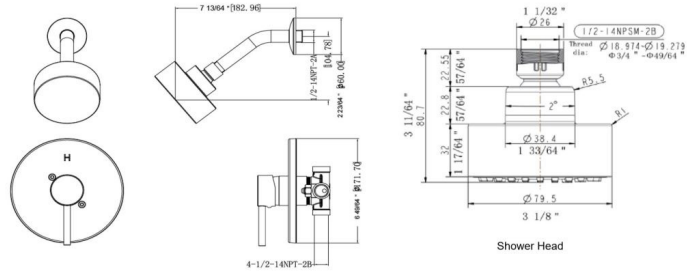

Eastport Shower Trim with Valve

Satin Nickel

SPECIFICATIONS

MATERIAL:	Brass	WEIGHT:	4.06 lbs.
HANDLE MATERIAL:	Zinc	PVD FINISH:	No
SPOUT MATERIAL:	N/A	ESCUTCHEON INCLUDED:	Yes
CARTRIDGE MATERIAL:	N/A	VALVE INCLUDED:	Yes
WATERWAY MATERIAL:	Brass	PRESSURE BALANCED VALVE:	Yes
VALVE MATERIAL:	Brass	TYPE OF SHOWER HEAD:	Wall Mount
DRAIN MATERIAL:	N/A	SHOWER HEAD FUNCTIONS (QTY):	1
FAUCET TYPE:	Bath & Shower Trim	SHOWER HEAD NOZZLE TYPE:	Silicone
SPOUT REACH:	N/A	SHOWER HEAD SHAPE:	Round
FLOW RATE:	1.8 GPM	SHOWER HEAD PUSH BUTTON:	No
LOW FLOW:	Yes	TUB SPOUT TYPE:	N/A
HANDLES CONFIGURATION:	Single Handle	TUB SPOUT DIVERTER INCLUDED:	No
HANDLE REACH:	N/A		
QUICK ATTACH INCLUDED:	Yes		
DIMENSIONS:	7" H x 8" L x 6.76" D		