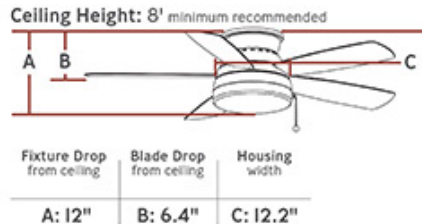

5TV52RBD: 52" Traverse Semi-Flush Fan - Roman Bronze **Specification Images:**

Collection: Traverse

UPC #:026586978090

Finish: Roman Bronze (RB)

Blade Finish: Roman Bronze

Dimensions:

- Diameter:** 52"
- Weight:** 23.32 lbs.
- Reverse Switch:** Manual
- Rev. Switch Location:** Top of Housing
- Motor Size:** 153.0 X 18.0
- Diameter of Housing:** 12.2
- Capacitor Value:** 4+4+5/350V/85C
- Lead Wire Length:** 12 inches
- Light Kit Included:** Yes
- Remote Included:** None
- Remote Group(s):** CK250,ESSWC-2/-3

Instruction Sheets:

English (5TV52XXD-CUL-ENG)

Shade / Glass / Diffuser Details:

| Part | Material | Finish | Quantity | Item Number | Length | Width | Height | Diameter | Fitter Diameter | Shade Top Length | Shade Top Width | Shade Top Diameter |
|-------|----------|-----------------|----------|-------------|--------|---------|--------|----------|-----------------|------------------|-----------------|--------------------|
| Shade | Glass | Graduated Amber | 1 | | | 12 7/32 | | 12 7/32 | | | | |