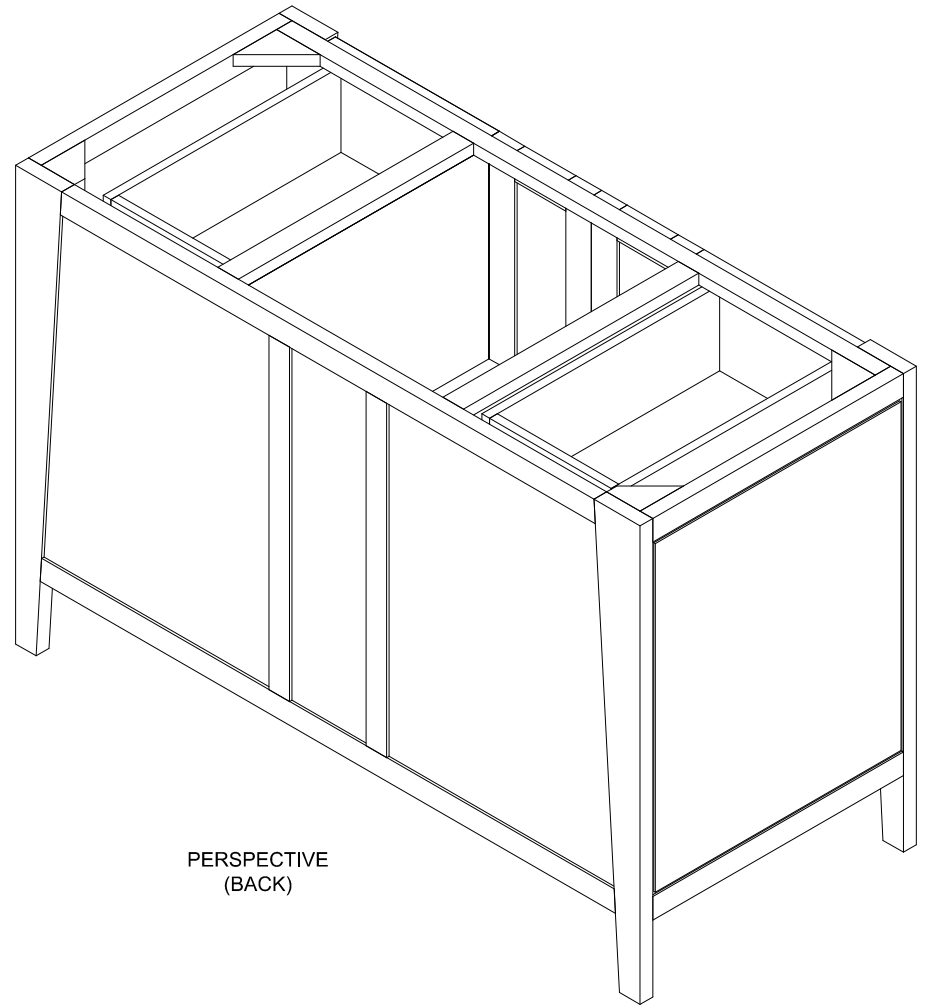

PERSPECTIVE
(FRONT)

PERSPECTIVE
(BACK)

Confidential All Right Reserved. No manufacturing or distribution with out permission of E&T Horizons, USA

DESCRIPTION :	SIZE :	REVIEWED BY :	PREPARED BY :	DATE :	REVISED DATE :	PAGE :
SIGNIFICADO LEGS 48" W SOFT CLOSE ST-BT-48	122 * 54 * 81 Cm		E&T Horizons	03 NOV 2017		1

Confidential All Right Reserved. No manufacturing or distribution with out permission of E&T Horizons, USA

DESCRIPTION :	SIZE :	REVIEWED BY :	PREPARED BY :	DATE :	REVISED DATE :	PAGE :
SIGNIFICADO LEGS 48" W SOFT CLOSE ST-BT-48	122 * 54 * 81 Cm		E&T Horizons	03 NOV 2017		2