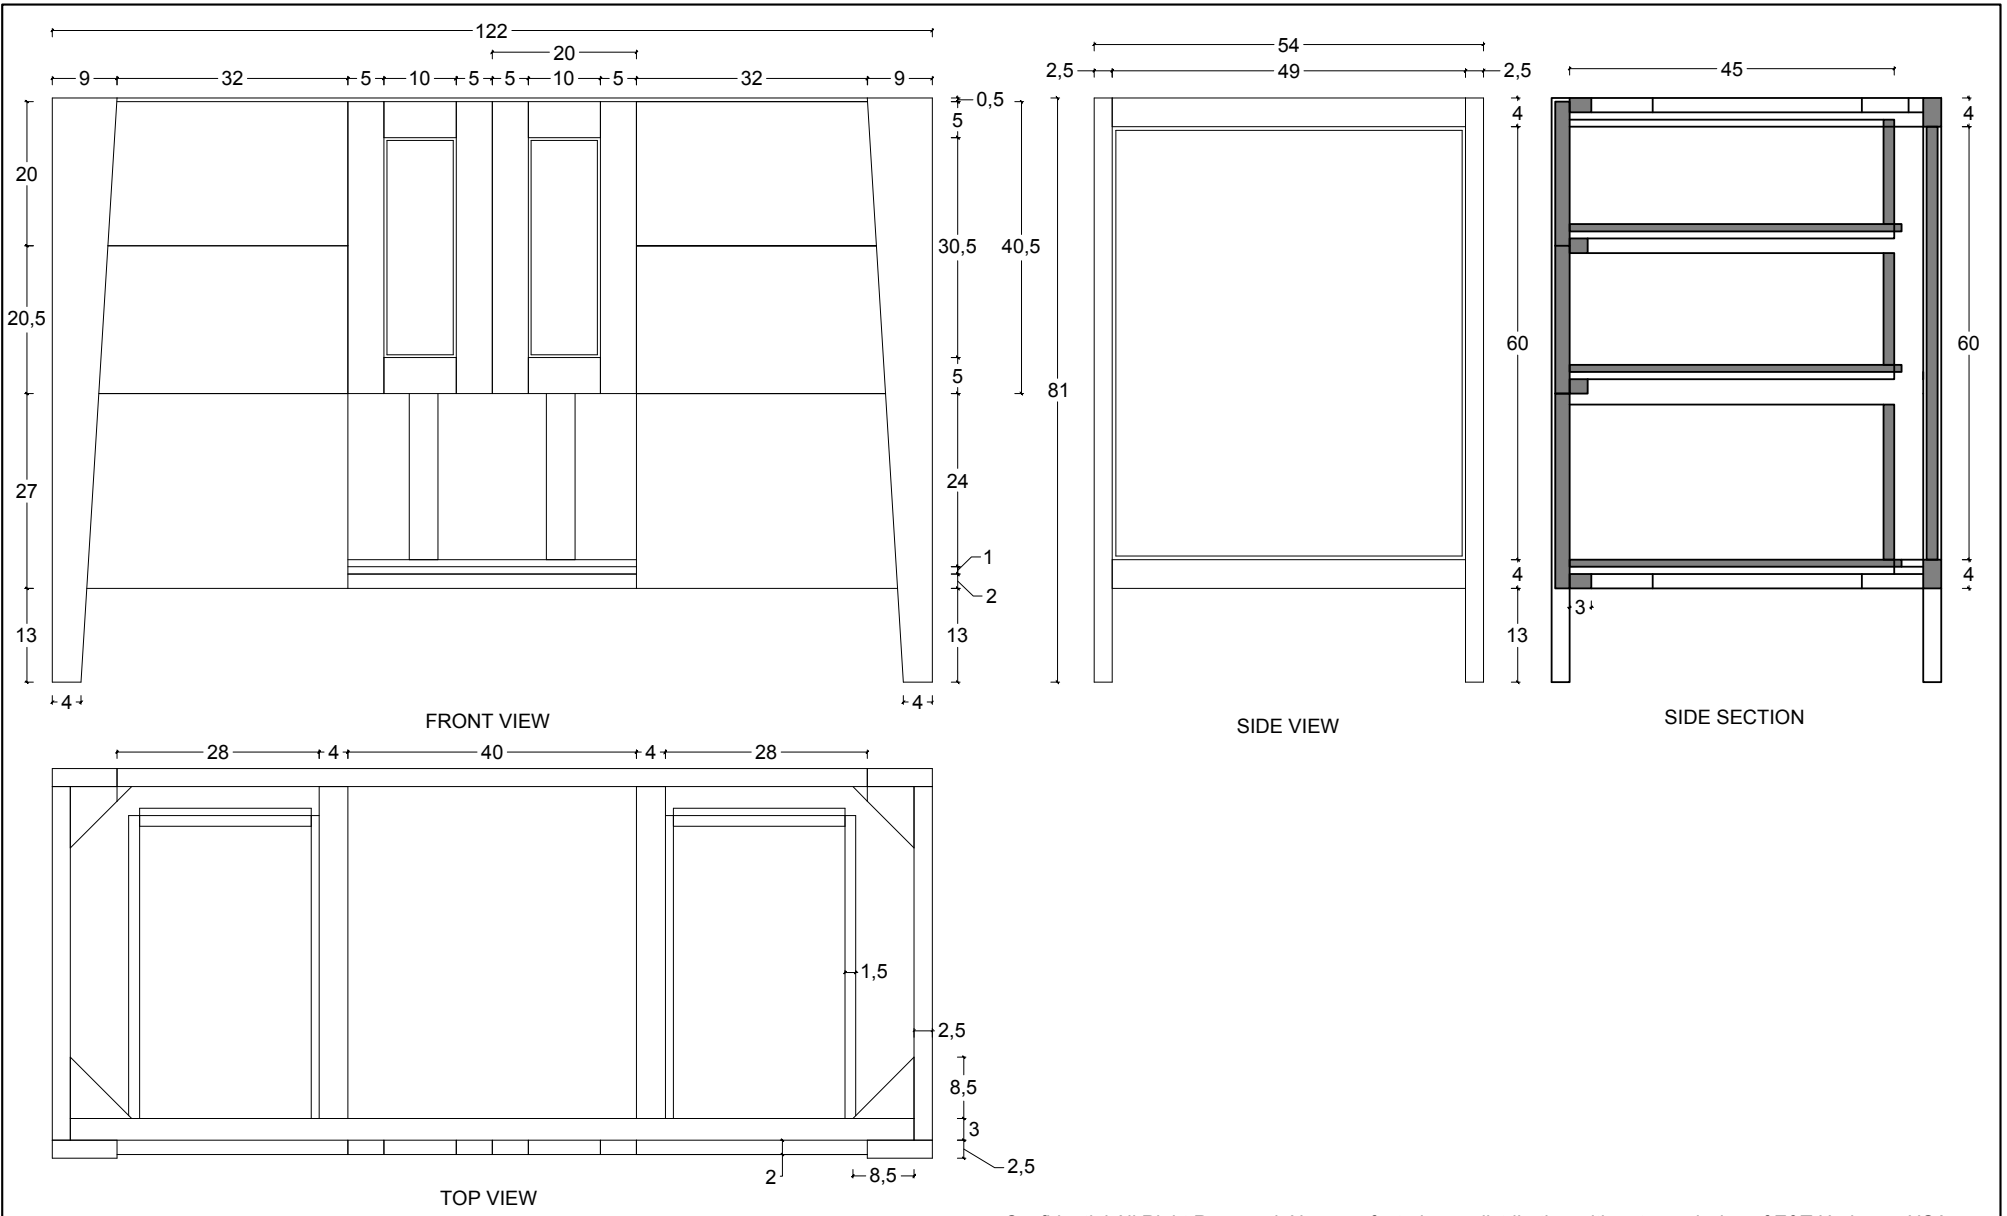

PERSPECTIVE
(FRONT)

PERSPECTIVE
(BACK)

Confidential All Right Reserved. No manufacturing or distribution with out permission of E&T Horizons, USA

DESCRIPTION :	SIZE :	REVIEWED BY :	PREPARED BY :	DATE :	REVISED DATE :	PAGE :
SIGNIFICADO LEGS 48" W SOFT CLOSE ST-BT-48	122 * 54 * 81 Cm		E&T Horizons	03 NOV 2017		1

Confidential All Right Reserved. No manufacturing or distribution with out permission of E&T Horizons, USA

DESCRIPTION :	SIZE :	REVIEWED BY :	PREPARED BY :	DATE :	REVISED DATE :	PAGE :
SIGNIFICADO LEGS 48" W SOFT CLOSE ST-BT-48	122 * 54 * 81 Cm		E&T Horizons	03 NOV 2017		2