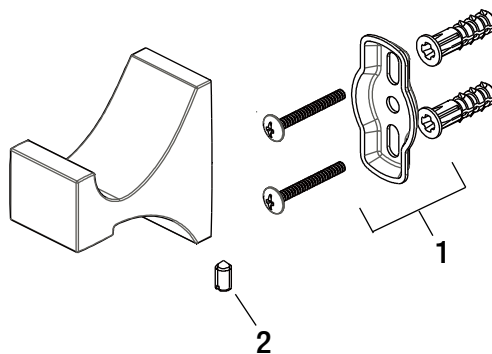

Replacement Parts List

Glacier Bay Leary Series Robe Hook

MODEL	SKU #	FINISH
20136-0301	304136392	Chrome
20136-0304	304136419	Brushed Nickel

Many replacement parts can be purchased online or at your local store. Please use the table below to identify the part SKU number needed, go to HOMEDEPOT.COM, and check for online and store availability. If you can't find the part you are looking for, please call 1-855-HD-GLACIER.

Part	Description	Part #	Internet SKU #	Store SKU #
1	Plastic Anchor	RP50072		
	Mounting Bracket			
	Wood Screw			
2	Set Screw	RP50041		