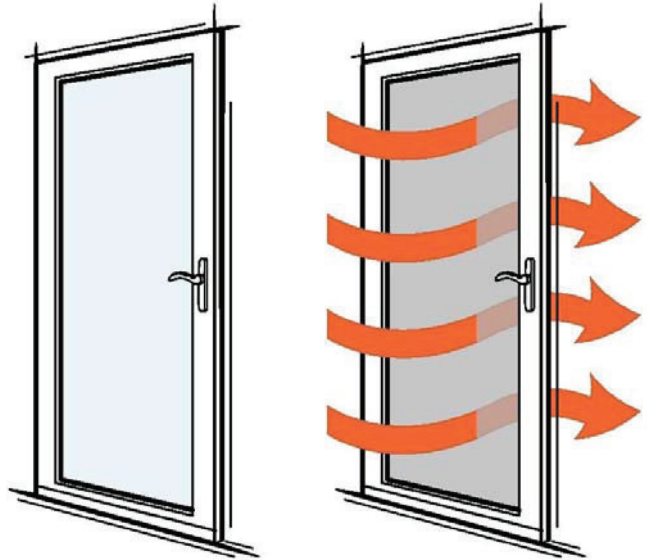

SPECIFICATIONS

Internet #: 203145012

Product Name: Andersen® - 36 in. x 80 in. 3000 Series Terratone Fullview Easy Install Storm Door

■ DIMENSIONS

Assembled Depth (in.)	2.25 in
Assembled Height (in.)	80.875 in
Assembled Width (in.)	36.375 in
Door Size (WxH) in.	36 x 80
Door Thickness (in.)	1.5 in
Fits Opening Height (in.)	80 to 80 7/8
Fits Opening Width (in.)	35 7/8 to 36 3/8

■ DETAILS

Bottom Door Sweep	Double	Handleset Finish	Brass
Color Family	Terratone	Included	Screen
Color/Finish	Terratone	Material	Aluminum
Door Handing	Left Hand/Outswing	Product Weight (lb.)	56
Door Type	Storm	Returnable	90-Day
Features	Easy Install	Type of Weatherstripping	Dual
Finish Type	Painted	View Type	Full-view