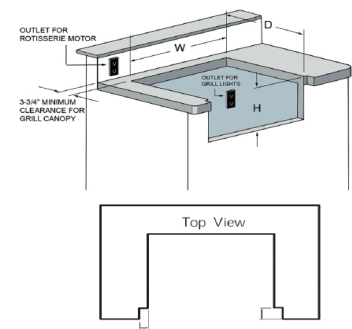

MODEL #	CUTOUT DIMENSIONS
INSULATED JACKETS	
VIJ30	31-3/4"W X 24-3/8"D X 11"H
VIJ36	37-3/4"W X 24-3/8"D X 11"H
VIJ42	43-3/4"W X 24-3/8"D X 11"H
VIJ56	57-3/4"W X 24-3/8"D X 11"H
SIDEBURNER SIDESEAR	
VS2G	13-1/4"W X 23"D X 10-1/4"H
VGSZ	13-1/4"W X 23"D X 10-1/4"H
POWER MAXX	
VPMAXX24	21-1/2"W X 22 1/2"D X 10-1/4"H

CUTOUT DIMENSIONS			
Grill	W	H	D
VBQ30G	28 1/2"	10 1/4"	23"
VBQ36G	34 1/2"	10 1/4"	23"
VBQ42G	40 1/2"	10 1/4"	23"
VBQ56G	54 1/2"	10 1/4"	23"

vintagegrills.com

1-866-755-7981