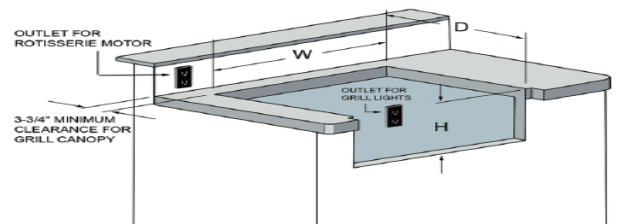

Key Features:

- Heliarc-welded, 304 stainless steel construction
- 3/8" polished stainless steel grill grates
- Ceramic briquettes
- Polished and seamless edges
- Double-walled, insulated canopy
- Integrated hood thermometer
- 9-volt precision-fire electronic ignition
- 27,500 BTU 18SR burners
- 18,000 BTU flush, mounted infrared rotisserie burner
- Adjustable, removable warming shelf
- Heavy-duty handle
- Ergonomic control panel
- Spring-assisted lid
- Halogen interior lighting
- Oversized drip tray

Grill Features & Specifications

Model	Burners	Sear Zone Burner	Rotisserie	Halogen Lights	Smoke Drawer	Smoker Burner	Grill Area
VBQ42G	3 x 27,500 BTU	—	1 x 18,000 BTU IR	●	●	1 x 7,000 BTU	660 sq in
VBQ42SZG	2 x 27,500 BTU	1 x 27,500 BTU IR	1 x 18,000 BTU IR	●	●	1 x 7,000 BTU	770 sq in

Product Dimensions

Grill	W	H	D
VBQ42G	45"	31"	30"
VBQ42SZG	45"	31"	30"

Cutout Dimensions

Grill	W	H	D
VBQ42G	40 1/2"	10 1/4"	23"
VBQ42SZN	40 1/2"	10 1/4"	23"

Cutout flush with cabinet face

Vintage

Grill & Accessory Dimensions

MODEL #	CUTOUT DIMENSIONS
INSULATED JACKETS	
VIJ30	31-3/4"W X 24-3/8"D X 11"H
VIJ36	37-3/4"W X 24-3/8"D X 11"H
VIJ42	43-3/4"W X 24-3/8"D X 11"H
VIJ56	57-3/4"W X 24-3/8"D X 11"H
SIDEBURNER SIDESEAR	
VS2G	13-1/4"W X 23"D X 10-1/4"H
VGSZ	13-1/4"W X 23"D X 10-1/4"H
POWER MAXX	
VPMAXX24	21-1/2"W X 22 1/2"D X 10-1/4"H