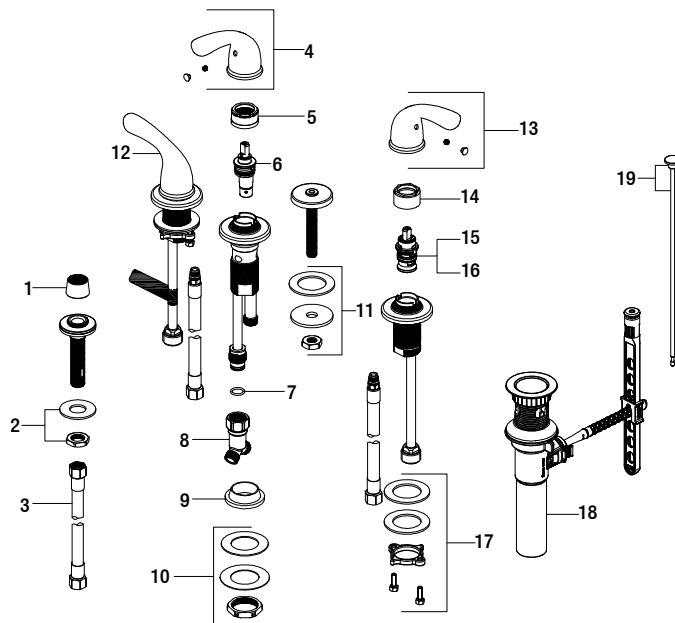

Replacement Parts List

Builders 3-Handle Bidet Faucet in Chrome

MODEL	STORE SKU #	FINISH
67734-6001	763551	Polished Chrome

Many replacement parts can be purchased online or at your local store. Please use the table below to identify the part SKU number needed, go to HOMEDEPOT.COM, and check for online and store availability. If you can't find the part you are looking for, please call 1-855-HD-GLACIER

Part	Description	Part #	Internet SKU #	Store SKU #
1	Aerator	RP30250		
2	Mounting kit	RP64225		
3	Hose	RP70566		
4	Transfer handle assembly	RP1347901		
5	Bonnet nut	RP70193	206671342	
6	Diverter	RP70564		
7	O-ring	RP60115		
8	Y-adapter	RP70565		
9	Rubber washer	RP64227		
10	Mounting kit	RP64226		

Part	Description	Part #	Internet SKU #	Store SKU #
11	Mounting kit	RP64224		
12	Handle assembly - Hot	RP1347701		
13	Handle assembly - Cold	RP1347801		
14	Bonnet nut	RP70001		
15	Cartridge H	RP20067	301158139	
16	Cartridge C	RP20068	301158129	
17	Mounting kit	RP64223		
18	ClickInstall™ drain assembly	RP4022801		
19	Lift rod	RP4023801		