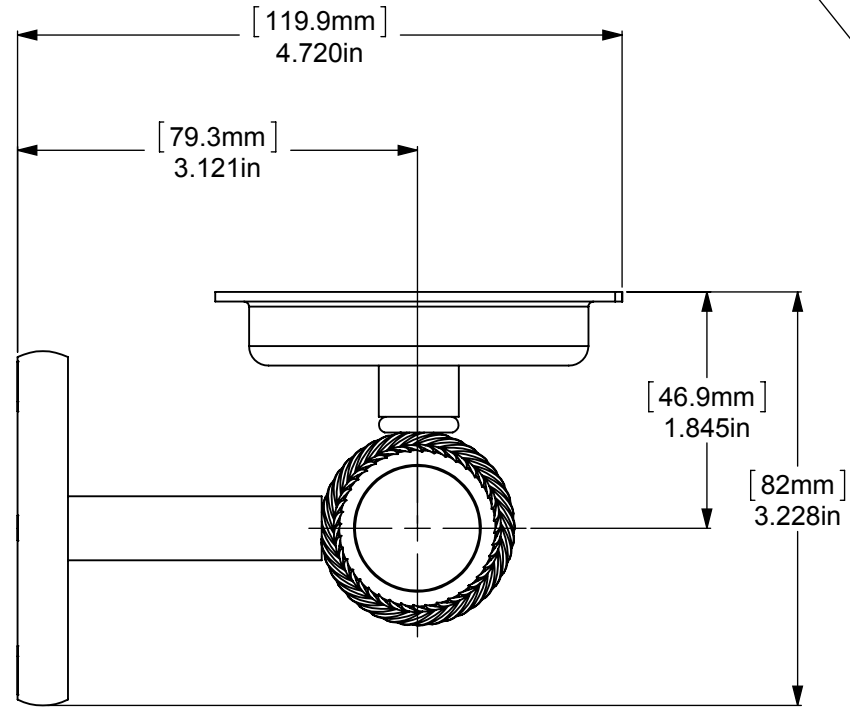

1	BPRD	BASE	1
2	TU12-2	TUBE	1
3	RGTWD	CONNECTOR	1
4	Card-1	END LOCK	2
5	CRRD-12	CHECK RING	1
6	HROVT	PLATE	1

UNLESS OTHERWISE STATED

.X	±.3mm
.XX	±.15mm
.XXX	±.008mm

COPYRIGHT © Allied Brass 2017

THIRD ANGLE PROJECTION

DRAWN	7/22/2017	I.M
CHECKED	7/22/2017	P.D
APPROVED	7/22/2017	R.A

MATERIAL: BRASS
 DESCRIPTION: Satellite Orbit Two Collection Tumbler and Toothbrush Holder

FINISH	TBD
QUANTITY	TBD
DRAWING No.	REV
7226T	0
SCALE	1:1.5 SHEET: 01 A4