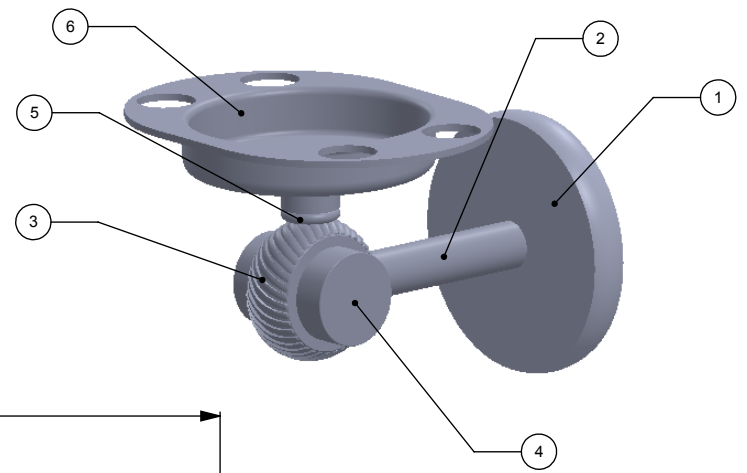

1	BPRD	BASE	1
2	TU12-2	TUBE	1
3	RGTWD	CONNECTOR	1
4	Card-1	END LOCK	2
5	CRRD-12	CHECK RING	1
6	HROVT	PLATE	1

UNLESS OTHERWISE STATED

.X	±.3mm
.XX	±.15mm
.XXX	±.008mm

COPYRIGHT © Allied Brass 2017

THIRD ANGLE PROJECTION

DRAWN	7/22/2017	I.M
CHECKED	7/22/2017	P.D
APPROVED	7/22/2017	R.A

MATERIAL: BRASS
 DESCRIPTION: Satellite Orbit Two Collection Tumbler and Toothbrush Holder

FINISH	TBD
QUANTITY	TBD
DRAWING No.	REV
7226T	0
SCALE	1:1.5 SHEET: 01 A4