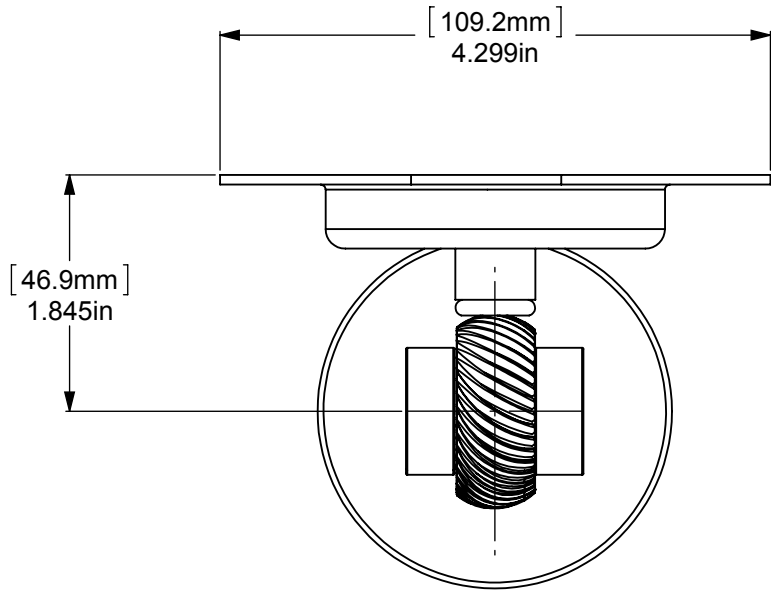

1	BPRD	BASE	1
2	TU12-2	TUBE	1
3	RGTWD	CONNECTOR	1
4	Card-1	END LOCK	2
5	CRRD-12	CHECK RING	1
6	HROVT	PLATE	1

UNLESS OTHERWISE STATED

.X	±.3mm
.XX	±.15mm
.XXX	±.008mm

COPYRIGHT © Allied Brass 2017

THIRD ANGLE PROJECTION

DRAWN	7/22/2017	I.M
CHECKED	7/22/2017	P.D
APPROVED	7/22/2017	R.A

MATERIAL: BRASS
 DESCRIPTION: Satellite Orbit Two Collection Tumbler and Toothbrush Holder

FINISH	TBD
QUANTITY	TBD
DRAWING No.	REV
7226T	0
SCALE	1:1.5 SHEET: 01 A4