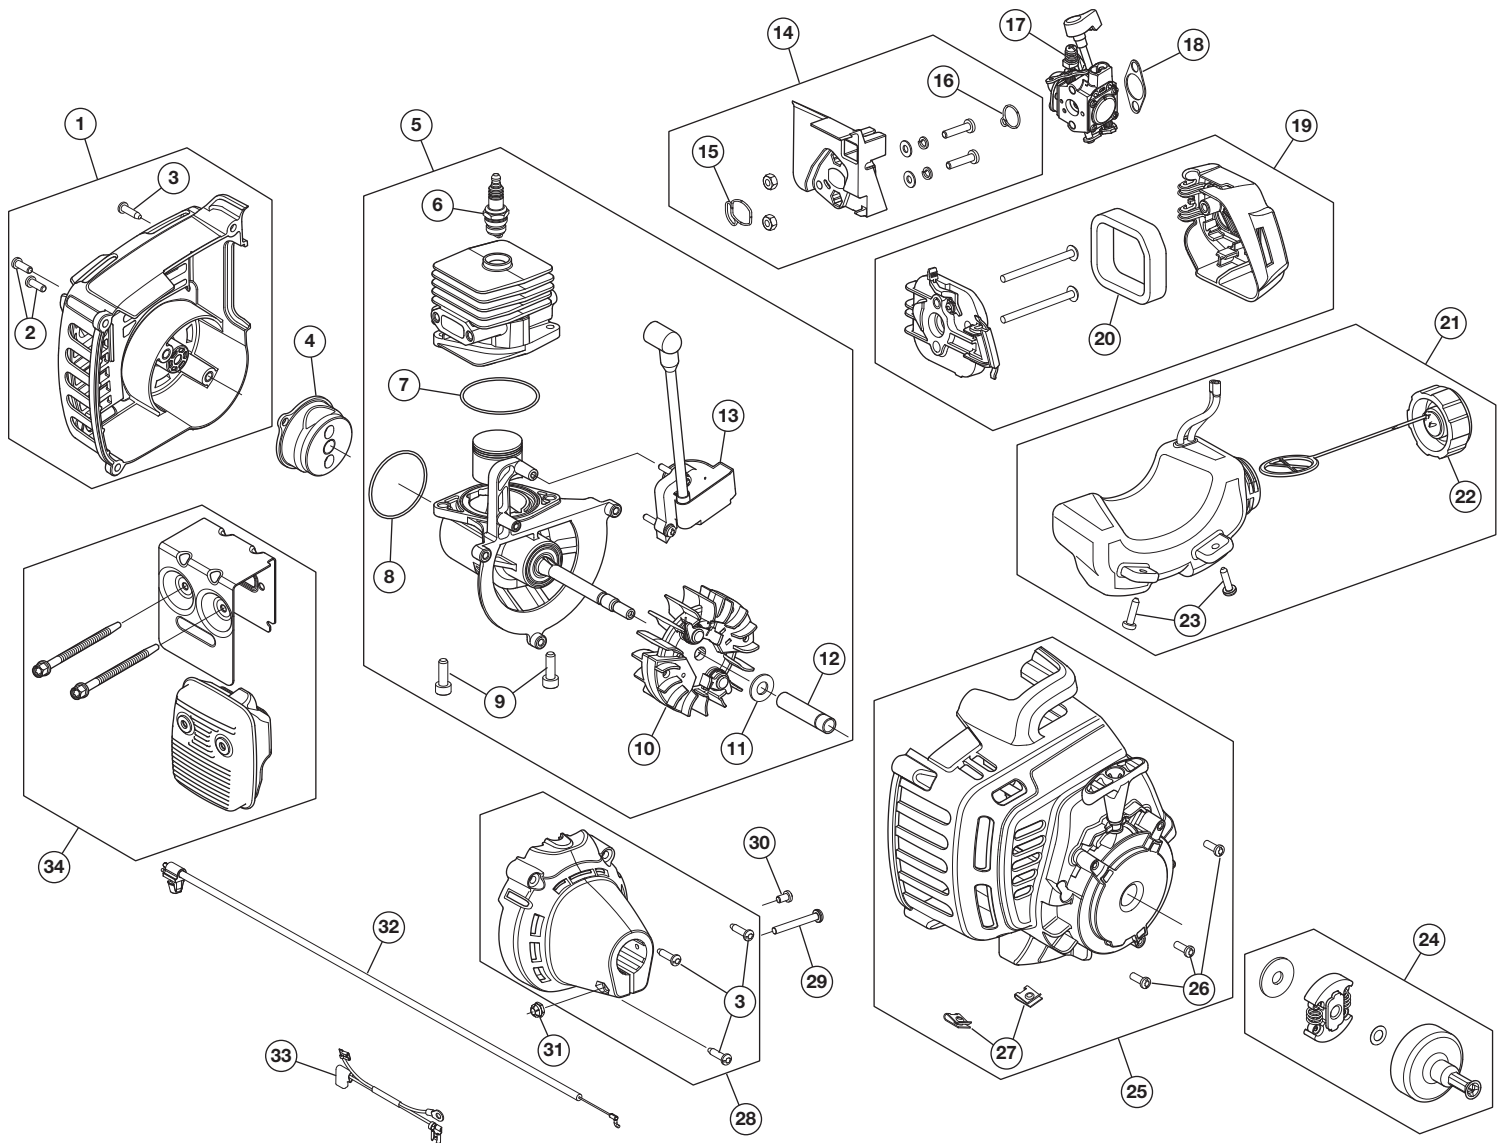

REPLACEMENT PARTS - MODEL TB35 EC

2-CYCLE TRIMMER

PPN 41DDZ35C766

Item	Part No.	Description
1	753-08747	Rear Cover Assembly (includes 2 & 3)
2	791-182195	Rear Housing Screw
3	791-181345	Cover Screw
4	753-06173	Electric Starter Cover Assembly
5	753-08463	Short Block Assembly (includes 6 - 13)
6	753-06847	Spark Plug
7	753-06275	Crankcase O-Ring
8	753-06174	O-Ring
9	791-182723	Crankcase Bolt
10	753-06175	Flywheel Assembly
11	753-06247	Washer
12	753-06218	Spacer
13	753-06763	Module Assembly
14	753-06189	Insulator Assembly (includes 15 & 16)
15	753-06184	Insulator O-Ring
16	753-06185	Carburetor O-Ring
17	753-06288	Carburetor

REPLACEMENT PARTS - MODEL TB35 EC

2-CYCLE TRIMMER

PPN 41DDZ35C766

Item	Part No.	Description
1	753-08344	Throttle Housing Assembly (includes 2 - 5)
2	731-08433C-10	Throttle Trigger Lock-Out
3	791-182405	Throttle Switch Assembly
4	731-04970B-10	Throttle Trigger
5	753-05007	Throttle Trigger Spring
6	753-06880	Upper Shaft Housing Assembly
7	753-08042	D-Handle (includes 8)
8	753-06040	D-Handle Bolt
9	753-1190	Split Boom Coupler
10	731-08926	Hanger
11	753-08748	Lower Shaft Housing Assembly
12	753-05267	Lower Flexible Drive Shaft
13	697-00748	Gearbox Assembly
14	753-08354	Shield Assembly (includes 15 & 16)
15	753-04282	Shield Mounting Hardware
16	753-08355	Blade Assembly
17	753-08662	Outer Spool Assembly (includes 18 - 20)
18	791-610317B	Spring
19	753-08560	Inner Reel
20	753-08559	Bump Knob Assembly
21	753-05754	Aero Flex Cutting Head (includes 22 & 23)
22	710-05285	Bolt
23	753-08341	Aero Flex Cap