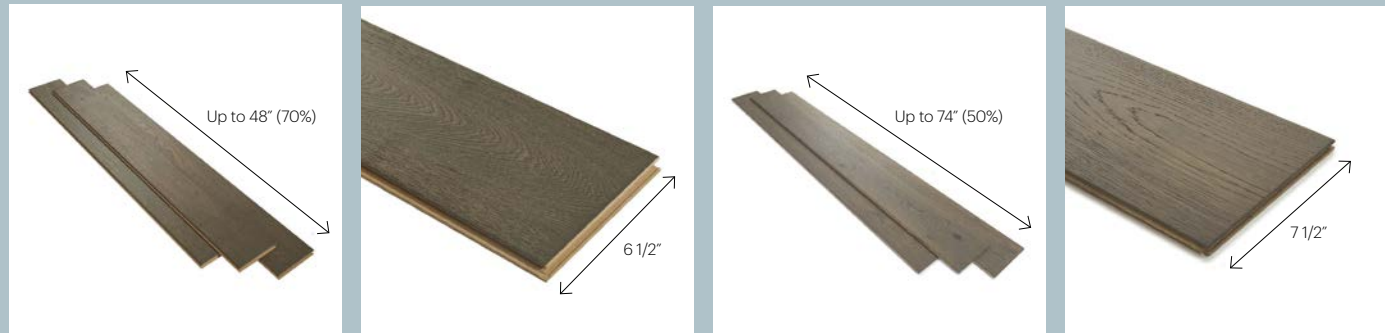

Malibu Wide Plank

The elegant new look of longer,
wider hardwood flooring.

Wider, Longer Beauty

Introducing the new look in hardwood—[Malibu Wide Plank](#), available exclusively at The Home Depot. Inspired by the beauty of California, Malibu Wide Plank introduces longer and wider planks, adding elegance to every room. Hand-rolled and wire brushed details add to the custom hardwood look. Choose from French Oak, Hickory and Maple floors in 15 trendy designer colors—with the versatility of DIY-friendly Click Lock or Engineered Tongue & Groove constructions. [Discover wider, longer beauty now!](#)

Wider, longer and more elegant.

Engineered Click Lock

Engineered Tongue & Groove

Why sliced face hardwood veneer?

Sliced Face

Rotary Peeled

Malibu Wide Plank is a sliced-face hardwood floor, differing from traditional rotary peel engineered floors. Where rotary peel constructions result in non-uniform, swirling grain patterns, sliced face hardwood produces longer, more dramatic grain patterns—the look of custom solid hardwood floors. Sliced Face reinvents engineered hardwood without sacrificing affordability in the process.

Installation—how easy do you want it?

There's a style of Malibu Wide Plank for everyone.

Engineered Click Lock

These floors are the right choice for those who want ultimate ease—DIYers will love it as they really do simply click into place without nails or glues, and can be installed above, below or at grade. These 3/8" thick planks measure 6.5" wide with random lengths from 15" to 48", 70 percent of the flooring in each carton is a full 48" length.

Engineered Tongue & Groove

If quality comes first, Malibu Wide Plank's 1/2" thick product can be installed above, below or at grade by: nailing (or mechanically fastening) down; "floating" with a simple glue between planks; or glued down with a full trowel adhesive. Dimensions are: 7.5" wide with random lengths from 15" to 74", 50 percent of the flooring in each carton is a full 74" length.