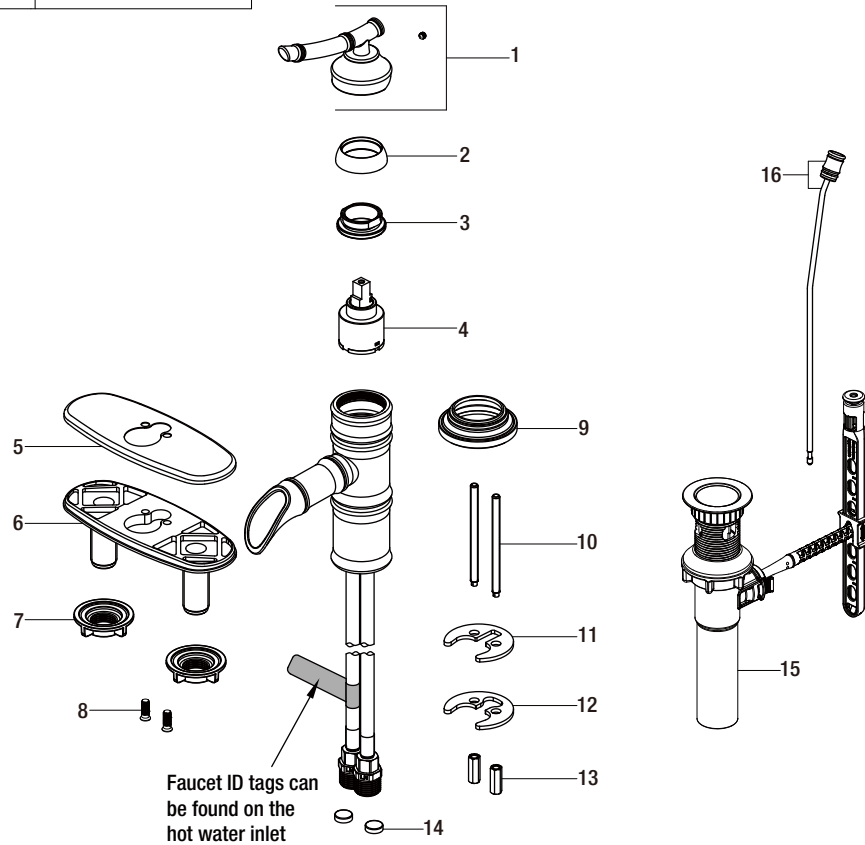

Replacement Parts List

Bamboo 4 in. Centerset 1-Handle Bathroom Faucet in Brushed Nickel

MODEL	SKU #	FINISH
HD67109W-8004	304685565	Brushed Nickel

Many replacement parts can be purchased online or at your local store. Please use the table below to identify the part SKU number needed, go to HOMEDEPOT.COM, and check for online and store availability. If you can't find the part you are looking for, please call 1-855-HD-GLACIER.

Part	Description	Part #	Internet SKU #	Store SKU #
1	Handle assembly	RP1360404		
2	Cap	RP8002804		
3	Bonnet	RP70010		
4	Cartridge	RP20005	207093806	
5	Deck plate	RP8000504		
6	Gasket	RP70011		
7	Mounting nut	RP56001	203193994	579276
8	Screw	RP50007		
9	Flange	RP8002904		

Part	Description	Part #	Internet SKU #	Store SKU #
10	Bolt	RP50023		
11	Rubber washer	RP64008		
12	Metal washer	RP64009		
13	Nut	RP56005		
14	Screen filter	RP70072		
15	ClickInstall™ drain assembly	RP4022804		
16	Lift rod	RP4028904		