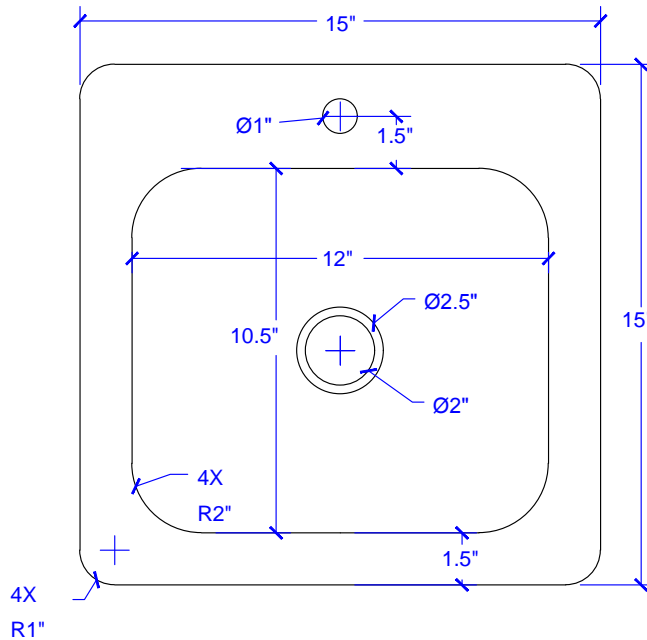

## Technical Specifications

- + Outer - 15" x 15" x 8"
- + Inner - 12" x 10.5" x 8"
- + Drain - Standard Bar Drain
- + Thickness - 16 Gauge

FRONT VIEW

TOP VIEW