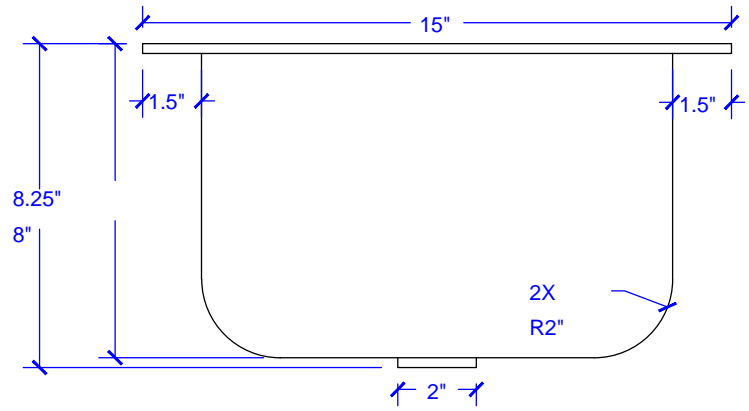

## Technical Specifications

- + Outer - 15" x 15" x 8"
- + Inner - 12" x 10.5" x 8"
- + Drain - Standard Bar Drain
- + Thickness - 16 Gauge

FRONT VIEW

TOP VIEW