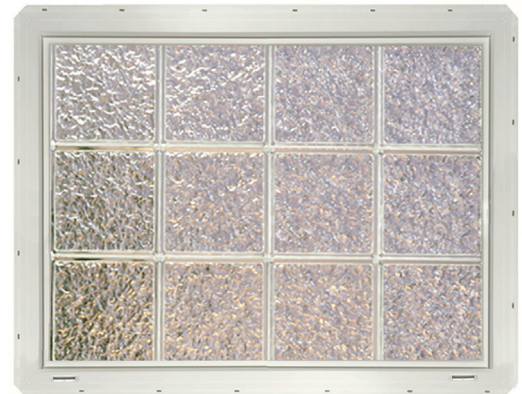

CRYSTALOK™ Size and Model Reference Guide

GLASS BLOCK WINDOWS

1 CHOOSE YOUR WINDOW SIZE USING THE CHART BELOW

- Sizes shown are the window's actual unit dimension.
- The rough opening should be 1/2" larger than the window's actual size.
- Where the width (shown across the top of the chart) and height (shown on the left of the chart) intersect you will find a model number.
- The last 2 digits of the model number reflect the glass block pattern.
- Go to step 2 to determine your glass block pattern.

Real Glass Block Window for New Construction includes Nail Flange and J-Channel

2 CHOOSE YOUR GLASS BLOCK PATTERN

WAVY (DC)

Maximum light with moderate distortion.

ICE (IC)

Moderate light with high degree of privacy.

3 CHOOSE YOUR FRAME COLOR

Each model number contains eleven digits. The last two represent the Frame Color (WH, AL or CY).

EXAMPLE:

CrystaLok	Window Size	2"	Pattern	Frame Color
CL	3240	S	DC	WH
First two numbers indicate WIDTH		Second two numbers indicate HEIGHT		

Note - actual unit dimension may vary up to 0.8%

CrystaLok Glass Block Window Description System: **Glass Block Patterns:** **Frame Colors:**

CrystaLok Window Size 2" Pattern Frame Color Wavy (DC) Ice (IC) **White (WH) Almond (AL) Clay (CY)**