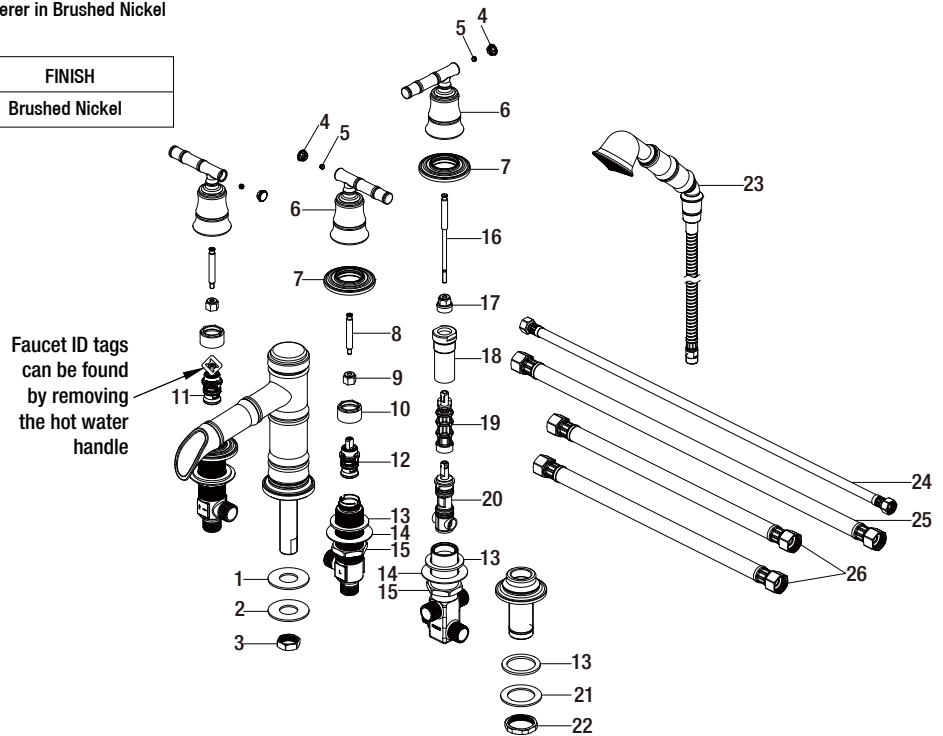

PEGASUS®

LUXURY AT HAND™

Replacement Parts List

Bamboo 2-Handle Roman Tub Faucet with Diverter in Brushed Nickel

MODEL	Internet SKU #	FINISH
HD879X-0004	301298775	Brushed Nickel

Many replacement parts can be purchased online or at your local store. Please use the table below to identify the part SKU number needed, go to HOMEDEPOT.COM, and check for online and store availability. If you can't find the part you are looking for, please call 1-877-580-5682.

Part	Description	Part #	Internet SKU #	Store SKU #
1	Rubber washer	RP64032		
2	Metal washer	RP64033		
3	Mounting nut	RP56028		
4	Index	RP1000704		
5	Set screw	RP50002		
6	Handle	RP1304004		
7	Flange	RP8003904		
8	Connector	RP50019		
9	Inverter	RP64044	206671349	
10	Bonnet nut	RP70001		
11	Cartridge H	RP20067		
12	Cartridge C	RP20068		
13	Rubber washer	RP64023		

Part	Description	Part #	Internet SKU #	Store SKU #
14	Metal washer	RP64024		
15	Mounting nut	RP56014		
16	Connector	RP50022		
17	Inverter	RP64042		
18	Bonnet nut	RP70043		
19	Connector	RP70064		
20	Diverter	RP70235		
21	Metal washer	RP64147		
22	Mounting nut	RP56016		
23	Spray assembly	RP3833604		
24	Hose	RP70046		
25	Hose	RP70063		
26	Hose	RP70042		